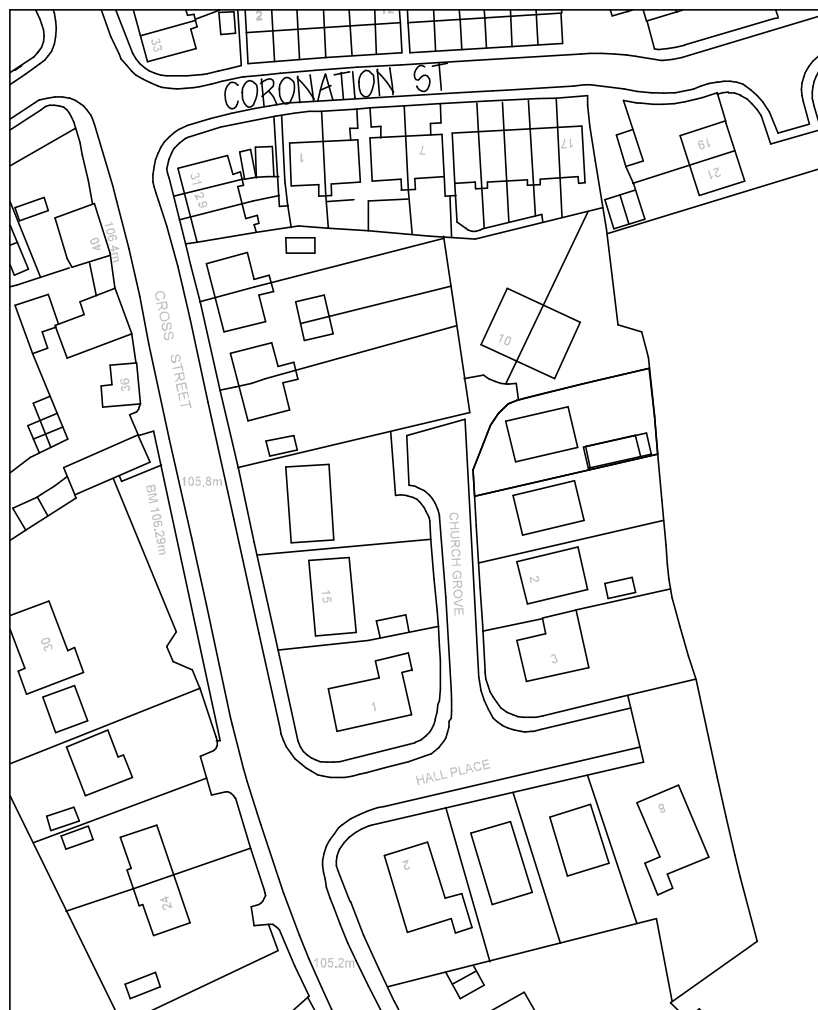

LOCATION & BLOCK PLAN 1:1250 & 1:500@A4 Barnsley S75 3JR

Rev A

BLOCK PLAN  
1:500

LOCATION PLAN  
SCALE 1:1250