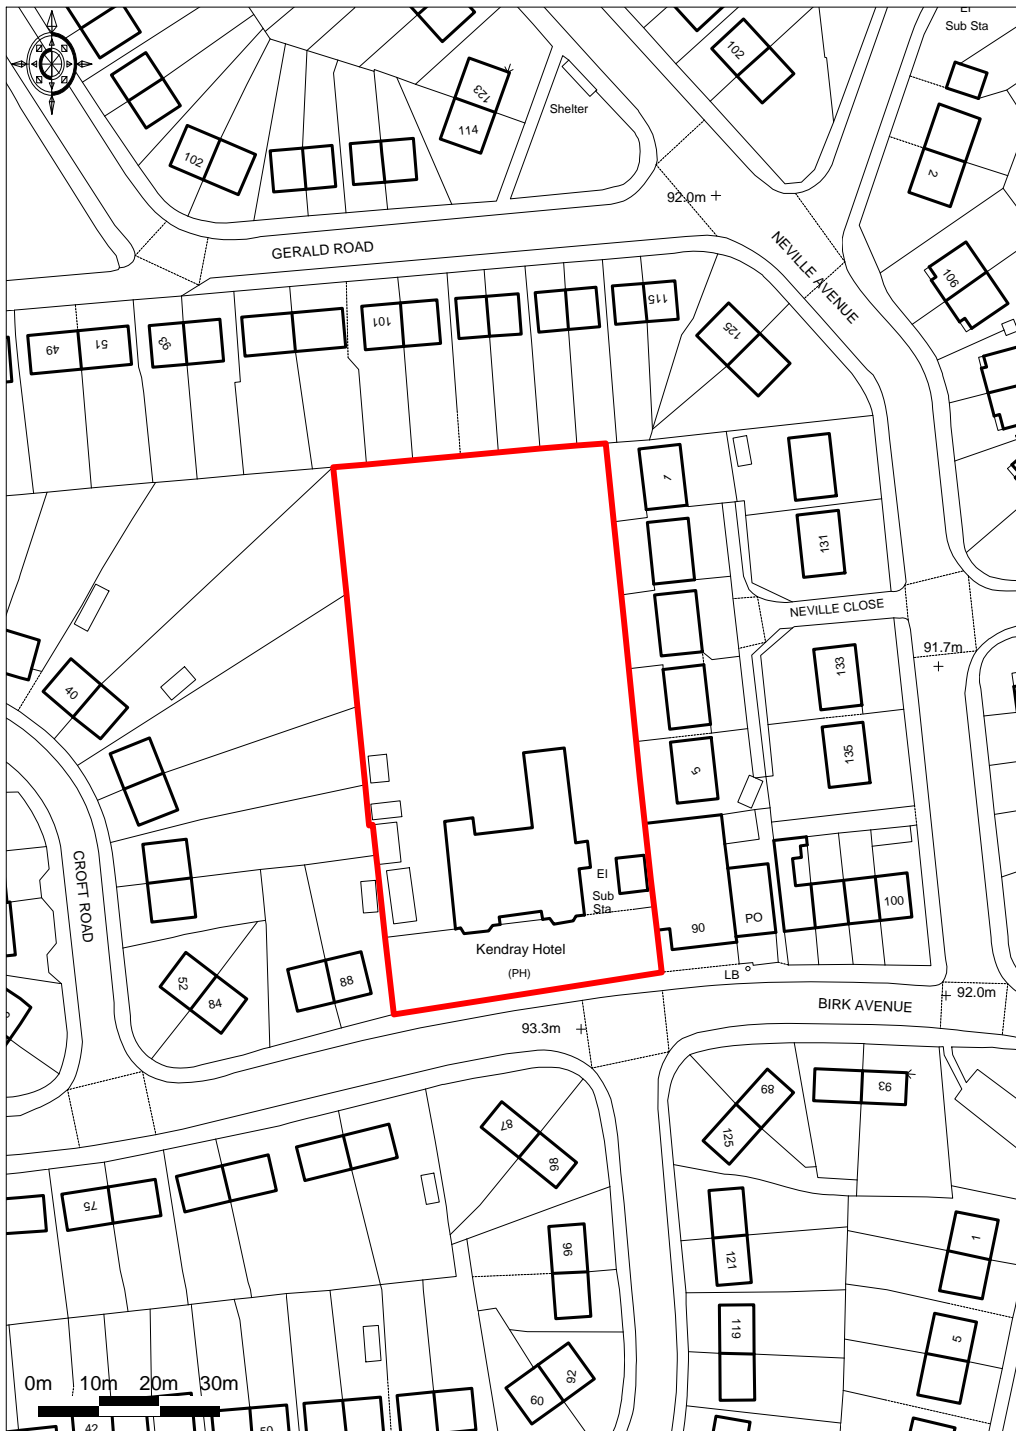

Site Location Plan

This map was created with Promap