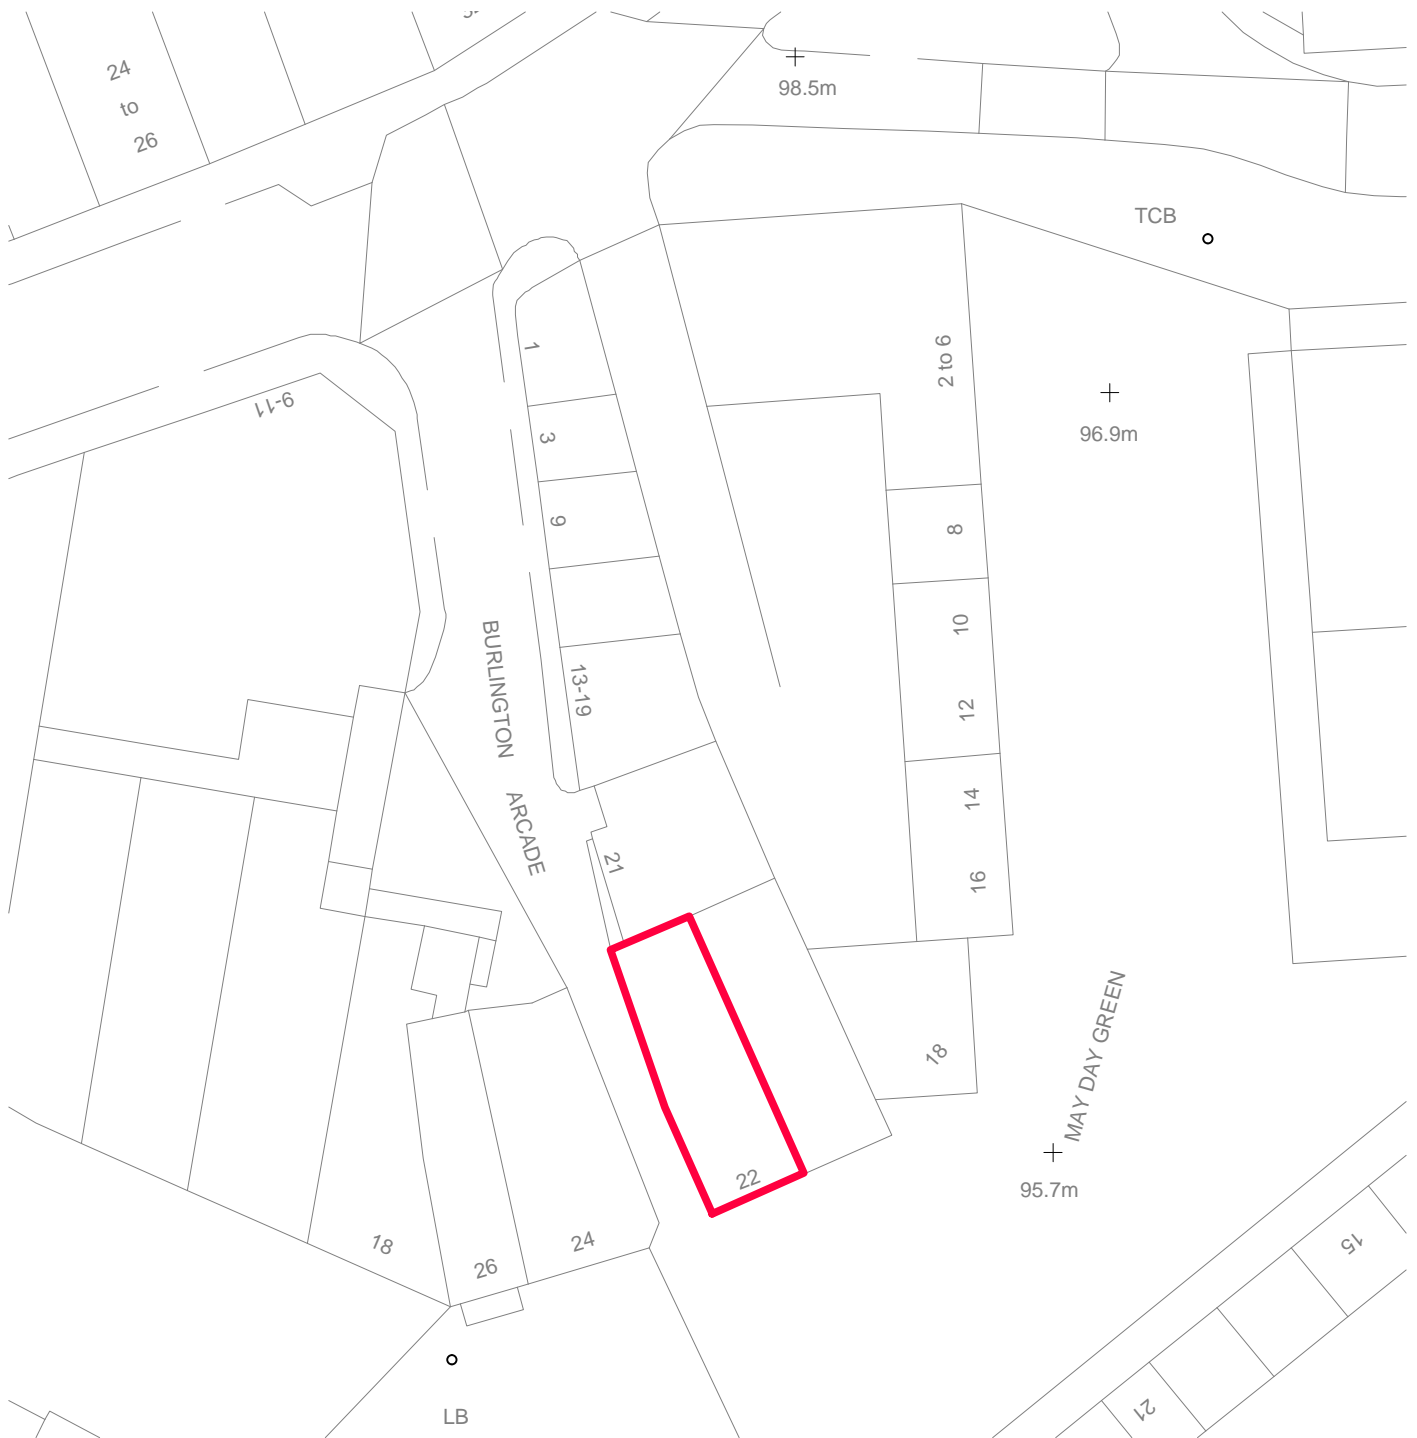

KEY

UNIT 22

www.CS2.co.uk

PROJECT:
BARNSELY, 22 MAY DAY GREEN,
SOUTH YORKSHIRE, S70 1RD

TITLE:
BLOCK PLAN

DRAWN:
MC

DATE:
19/04/2016

DRAWING NO.
CPW/BARN/L01

CHECKED
CL

SCALE:
1:500 @ A4

REV:
-

© 2015 CS2 Limited