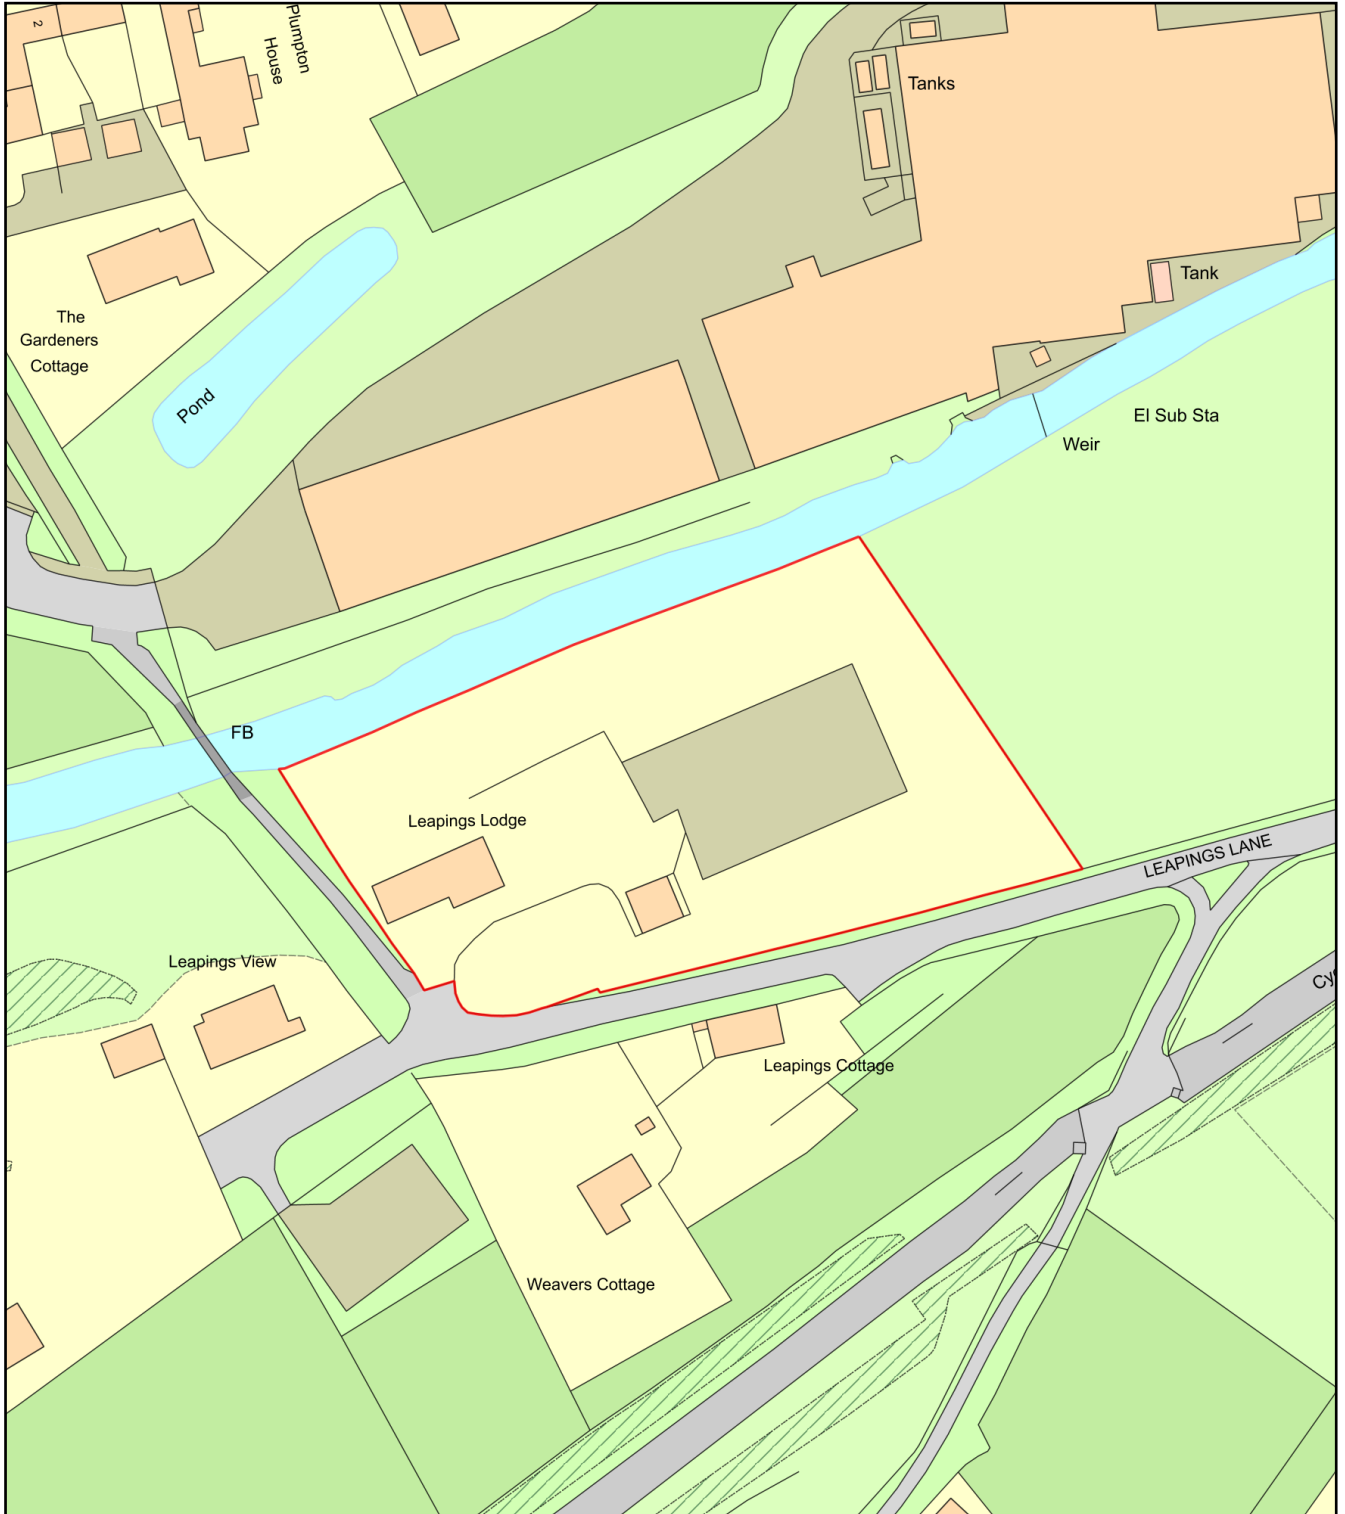

Leapings House - 1:1250 Location Plan

Plan Produced for: Neil Askham

Date Produced: 09 Dec 2023

Plan Reference Number: TQRQM23343205427712

Scale: 1:1250 @ A4