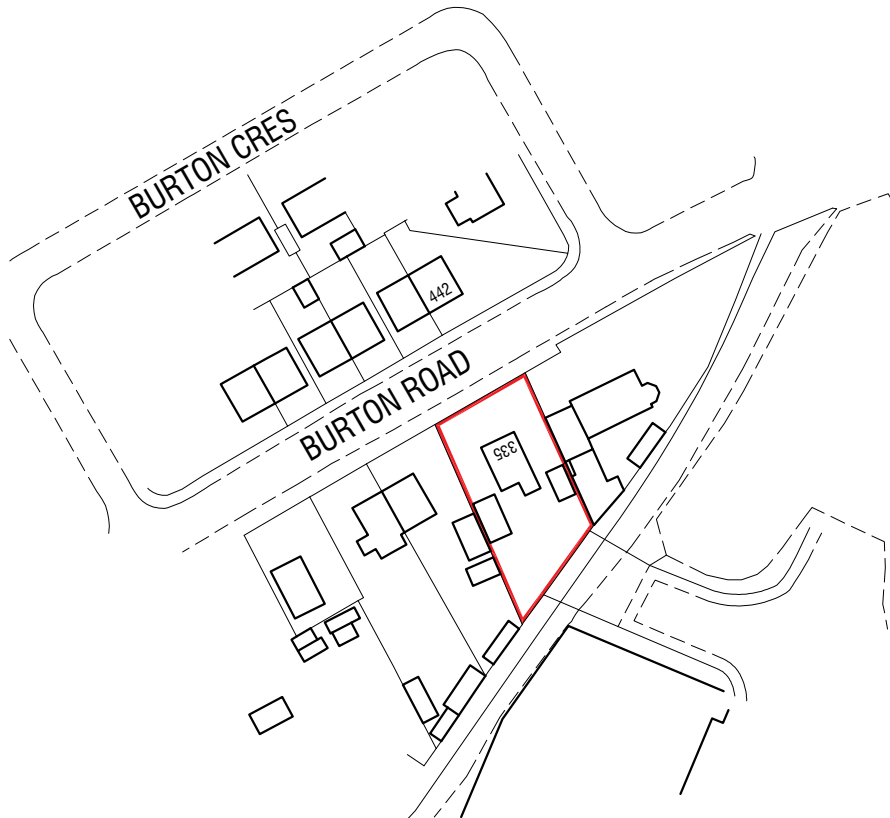

North

Ordnance Survey (c) Crown Copyright 2025. All rights reserved. Licence number 100022432

335 Burton Road
Monk Bretton
Barnsley S71 2QF

Scale 1:1250

Date November 2025

Ref 25.28

Drwg No 0S1

 **mboothdesign**
architectural design and building consultants

Fairfield House
Berneslai Close Barnsley
S70 2FL
M: 07881898300
E: mark@mboothdesign.co.uk

Site Location Plan