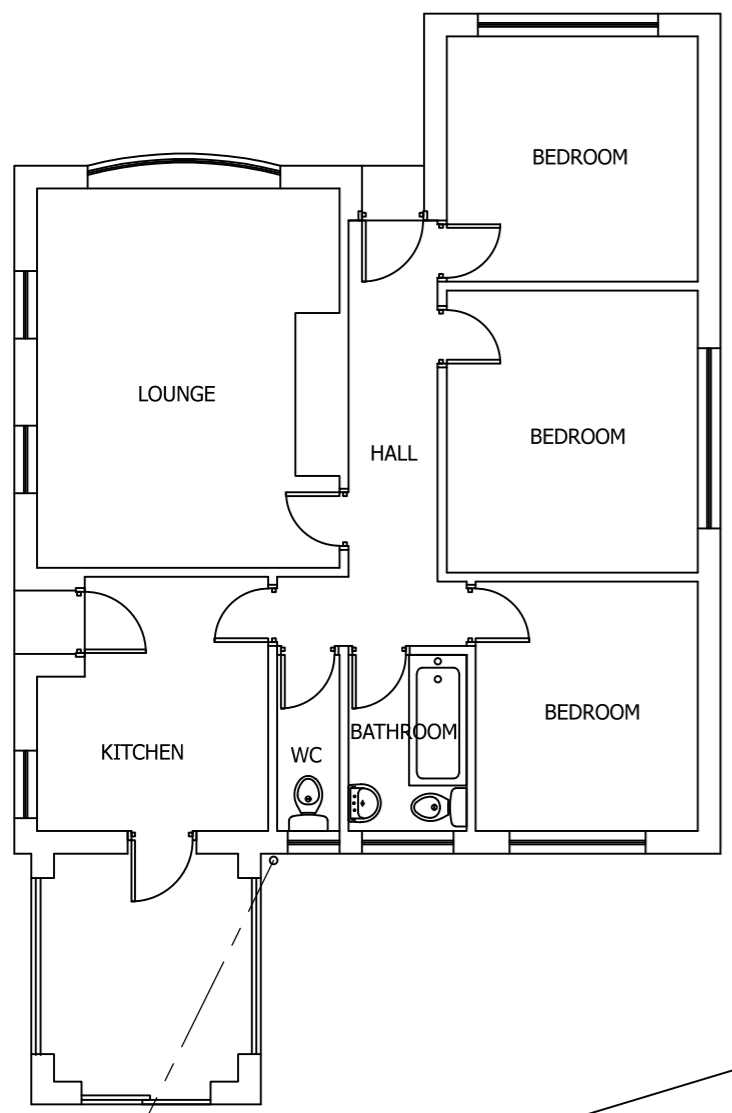

Drawing No.	Rev No.
MCW001 -004	

DO NOT SCALE: Contractor to check all dimensions and report any omissions or errors

**NOTES**

Rev	Description	By	Chk	App	Date
<p>JRB DESIGNS Ltd 1 Saville Road Cudworth Barnsley S72 8LT Tel: 01226 383542 Fax: 01226 380078 Mob: 07970 541192 Email: john@jrbdesigns.co.uk</p> <p>This drawing is copyright. © jrbdesigns Ltd.</p>					
Client		MR. C WHITE			
Drawing Title		PROPOSED PLANS			
Address		1 REDTHORPE CREST REDBROOK BARNLEY S75 1JD			
Project Title:		PROPOSED SINGLE STOREY REAR & SIDE EXTENSION			
Purpose of Issue:		PLANNING			
Drawing Status		FIRST ISSUE			
Scale at A3 AS SHOWN	Drawn By JRB	Date 01/03/2021			
Checked By	Date 01/03/2021	Approved By	Date 01/03/2021		
Project No. MCW001	Drawing No. 004	Revision -			
APPROVAL <input type="checkbox"/>	INFORMATION <input type="checkbox"/>	TENDER <input type="checkbox"/>	CONTRACT <input type="checkbox"/>	CONSTRUCTION <input type="checkbox"/>	