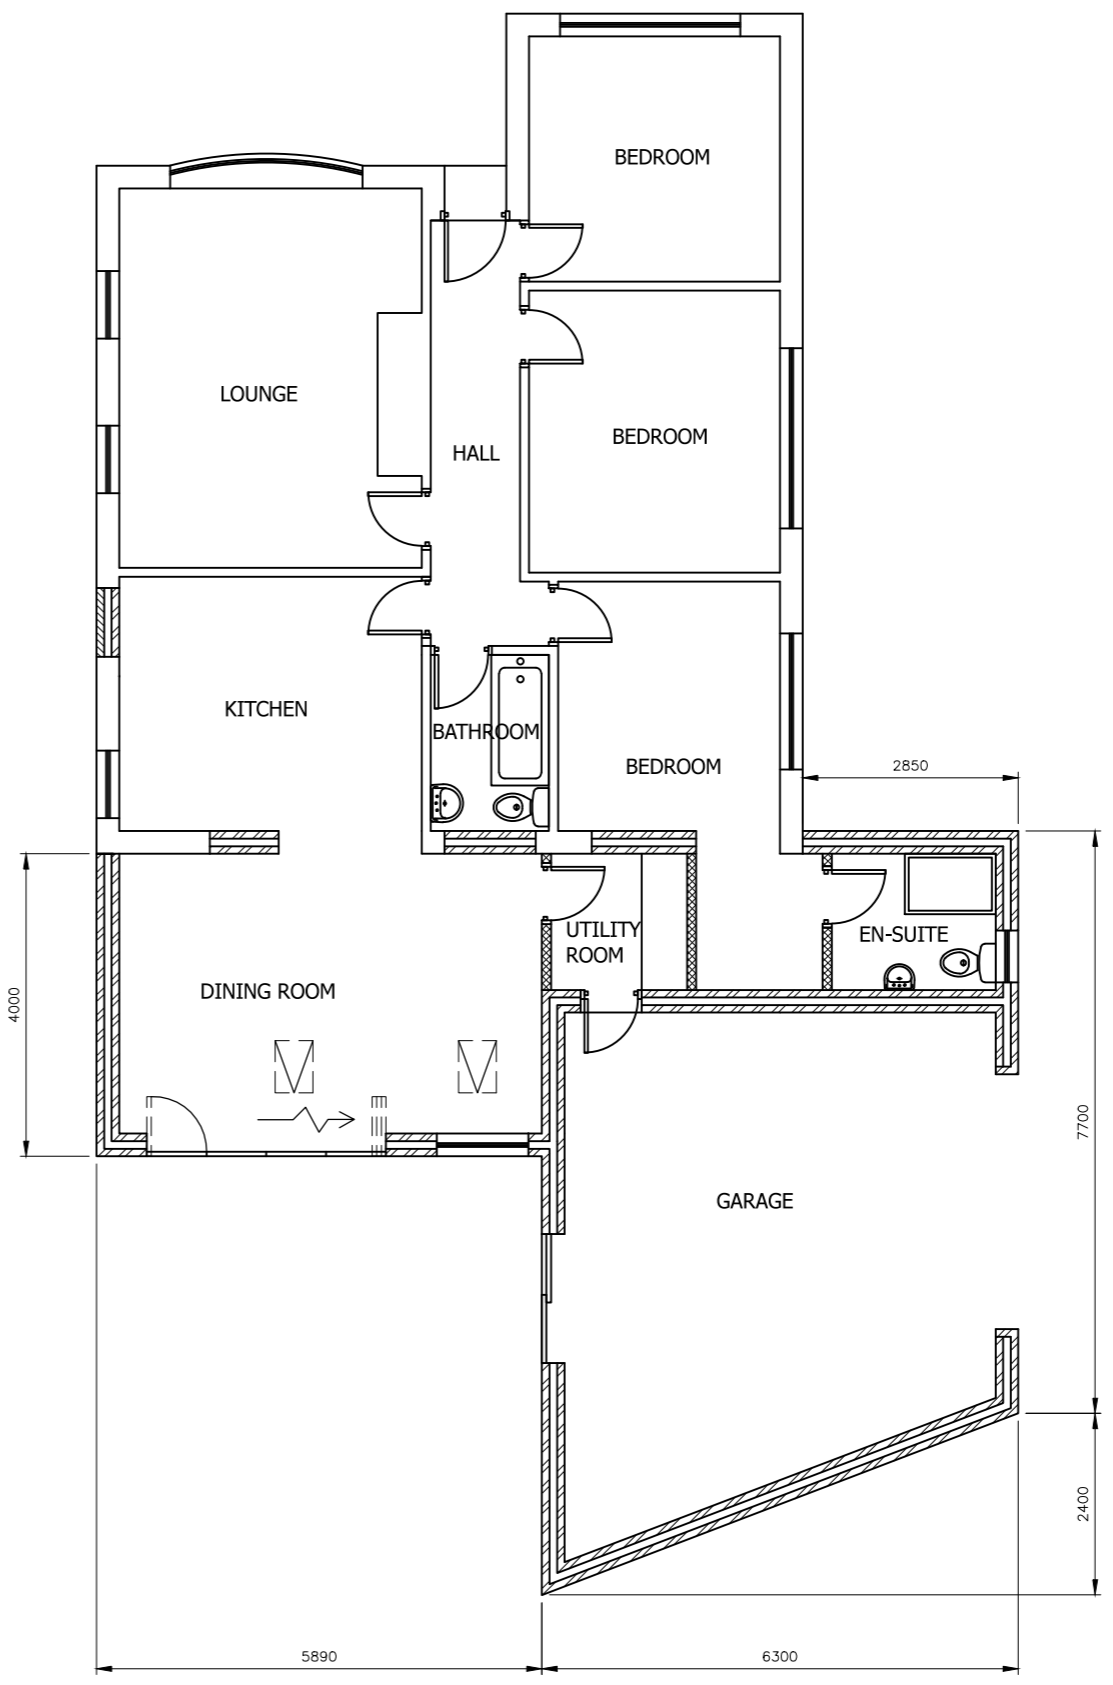

Drawing No.	Rev No.
MCW001 -004	

DO NOT SCALE: Contractor to check all dimensions and report any omissions or errors

**NOTES**

Rev	Description	By	Chk	App	Date
<p>JRB DESIGNS Ltd 1 Saville Road Cudworth Barnsley S72 8LT Tel: 01226 383542 Fax: 01226 380078 Mob: 07970 541192 Email: john@jrbdesigns.co.uk</p> <p>This drawing is copyright. © jrbdesigns Ltd.</p>					
Client		MR. C WHITE			
Drawing Title		PROPOSED PLANS			
Address		1 REDTHORPE CREST REDBROOK BARNLEY S75 1JD			
Project Title:		PROPOSED SINGLE STOREY REAR & SIDE EXTENSION			
Purpose of Issue:		PLANNING			
Drawing Status		FIRST ISSUE			
Scale at A3 AS SHOWN	Drawn By JRB	Date 01/03/2021			
Checked By	Date 01/03/2021	Approved By	Date 01/03/2021		
Project No. MCW001	Drawing No. 004	Revision -			
APPROVAL <input type="checkbox"/>	INFORMATION <input type="checkbox"/>	TENDER <input type="checkbox"/>	CONTRACT <input type="checkbox"/>	CONSTRUCTION <input type="checkbox"/>	