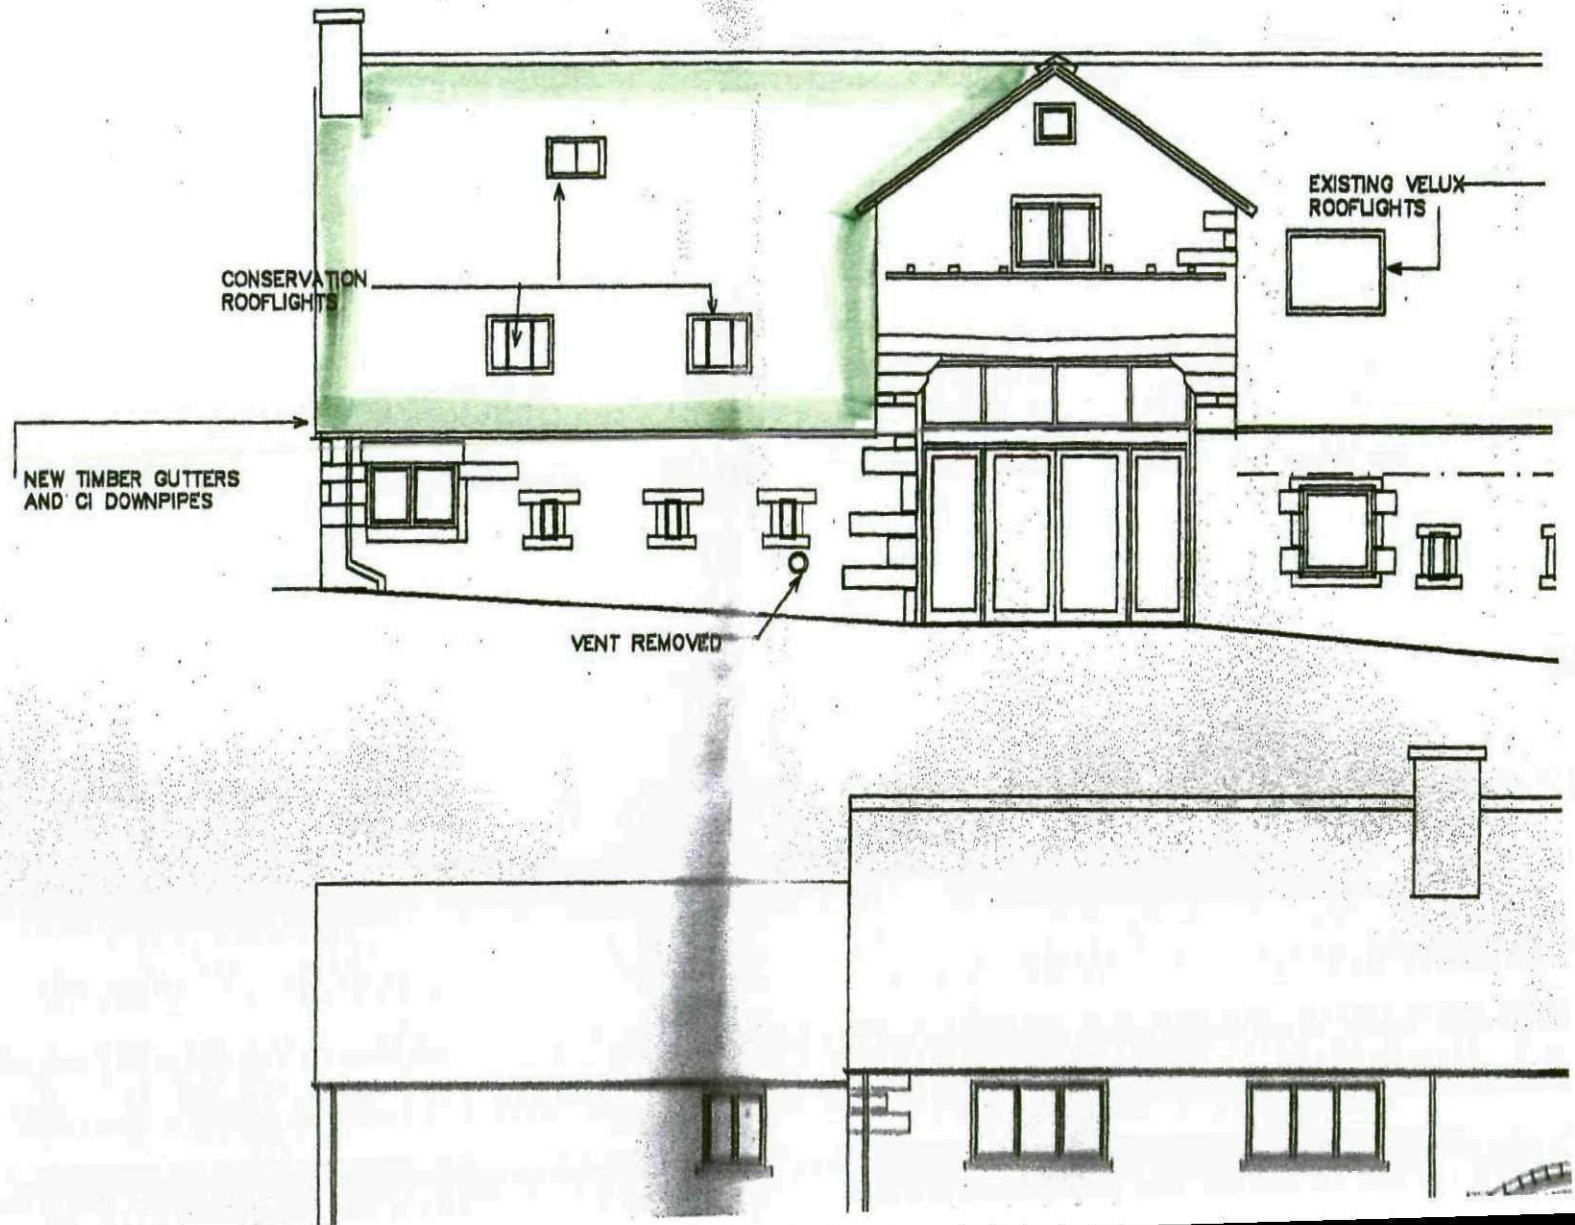

FIRST FLOOR PLAN AS PROPOSED

OS Mastermap
 26 September 2011, ID:
 BLJT-00097289
www.planningapplicationmaps.co.uk

1:1250
 scale
 print
 at
 A4,
 Centre:
 426826
 E,
 407292
 N

©Crown
 Copyright.
 Licence
 no.
 10001998