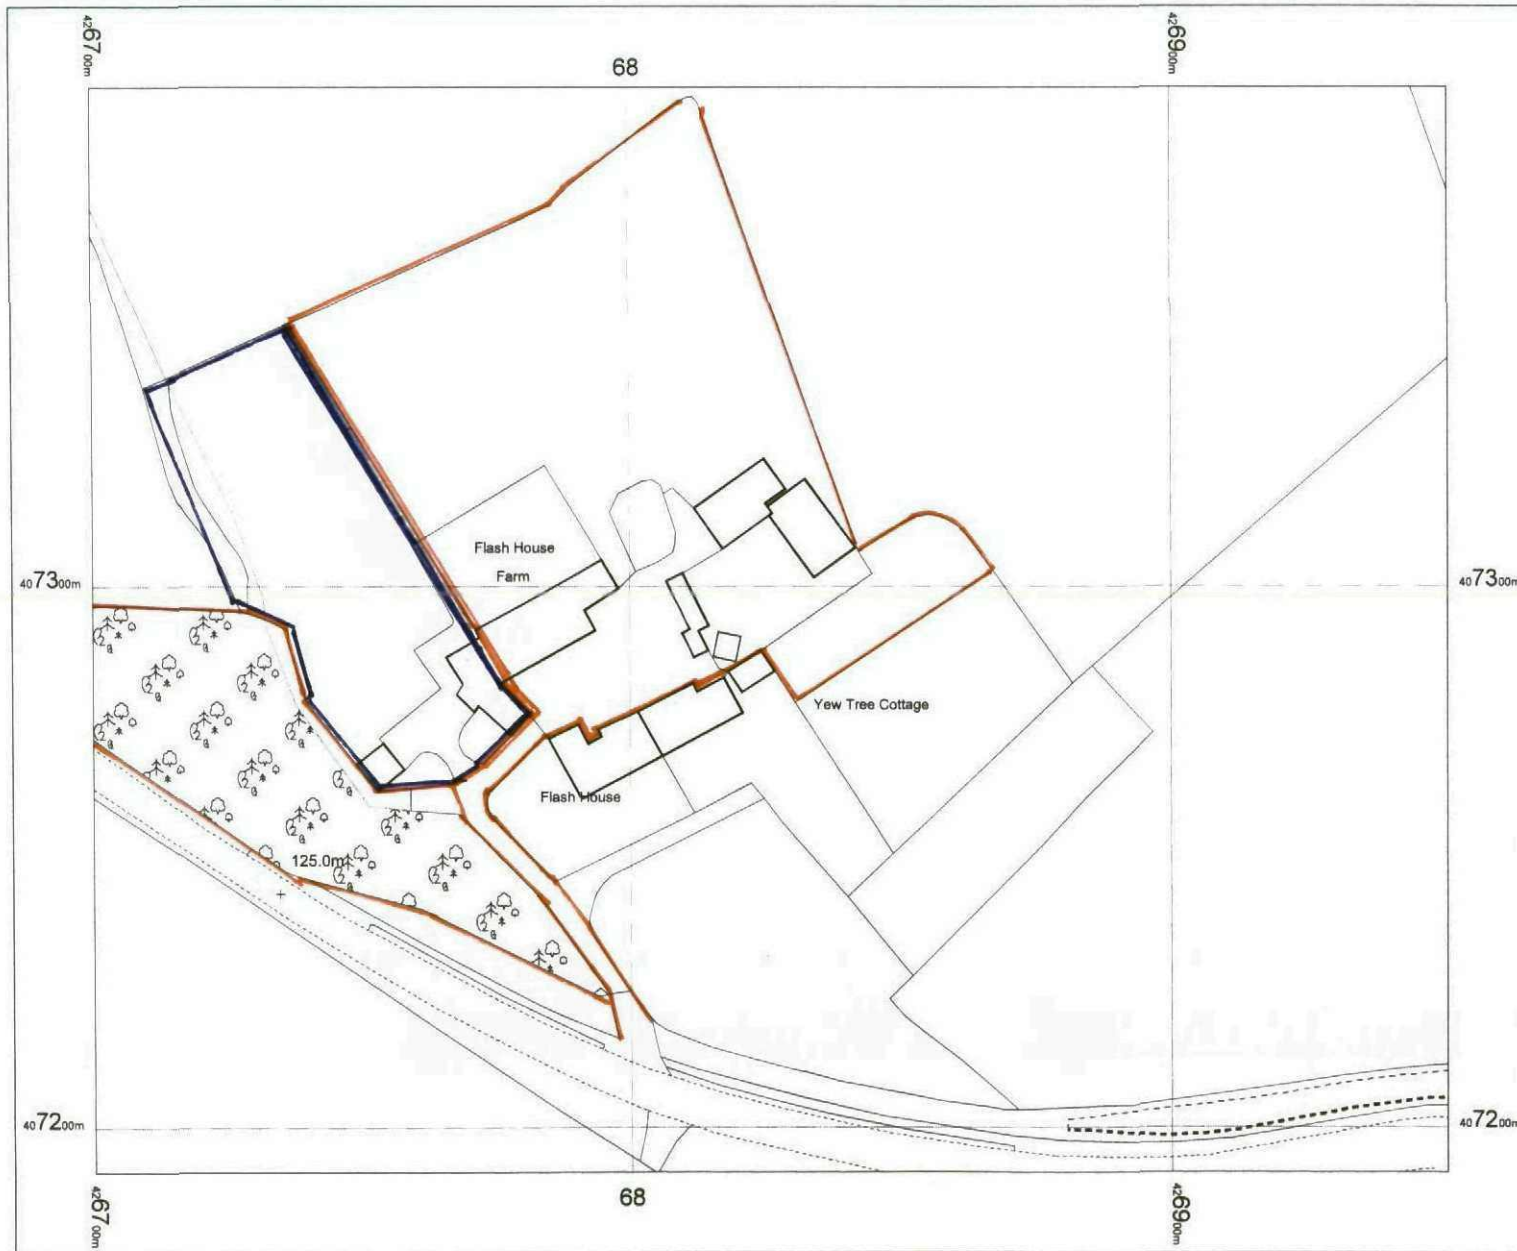

FIRST FLOOR PLAN AS PROPOSED

OS Mastermap
 26 September 2011, ID:
 BLJT-00097289
www.planningapplicationmaps.co.uk

1:1250
 scale
 print
 at
 A4,
 Centre:
 426826
 E,
 407292
 N

©Crown
 Copyright.
 Licence
 no.
 10001998