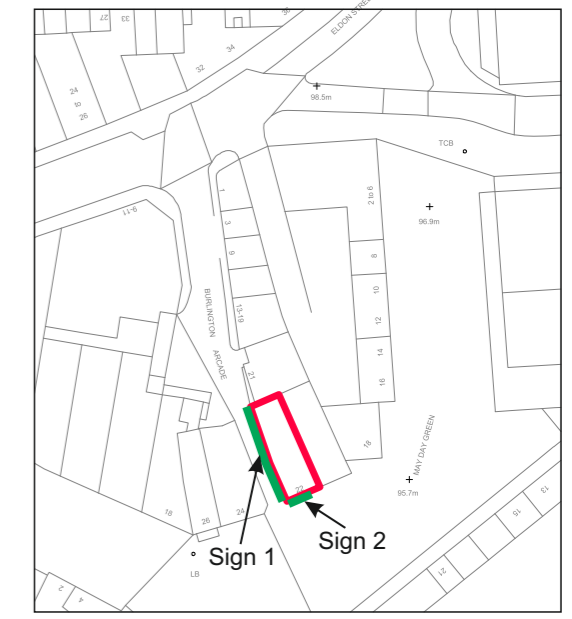

SITE LAYOUT

KEY

 UNIT 22

Scale 1:1250

SITE BARNSELEY		
SOURCE 22 MAY DAY GREEN, SOUTH YORKSHIRE, S70 1RD.		
TITLE EXTERNAL SIGNAGE PACK		
STORE NUMBER	SCALE	DATE
TBC	As Shown@A3	03.12.2016
DRAWING NUMBER	REVISION	
JA-0416-25 site plan	F	
STORE PLANNER	ISSUANCE PRINCIPLES	Q4 2015 - 16
N/A		