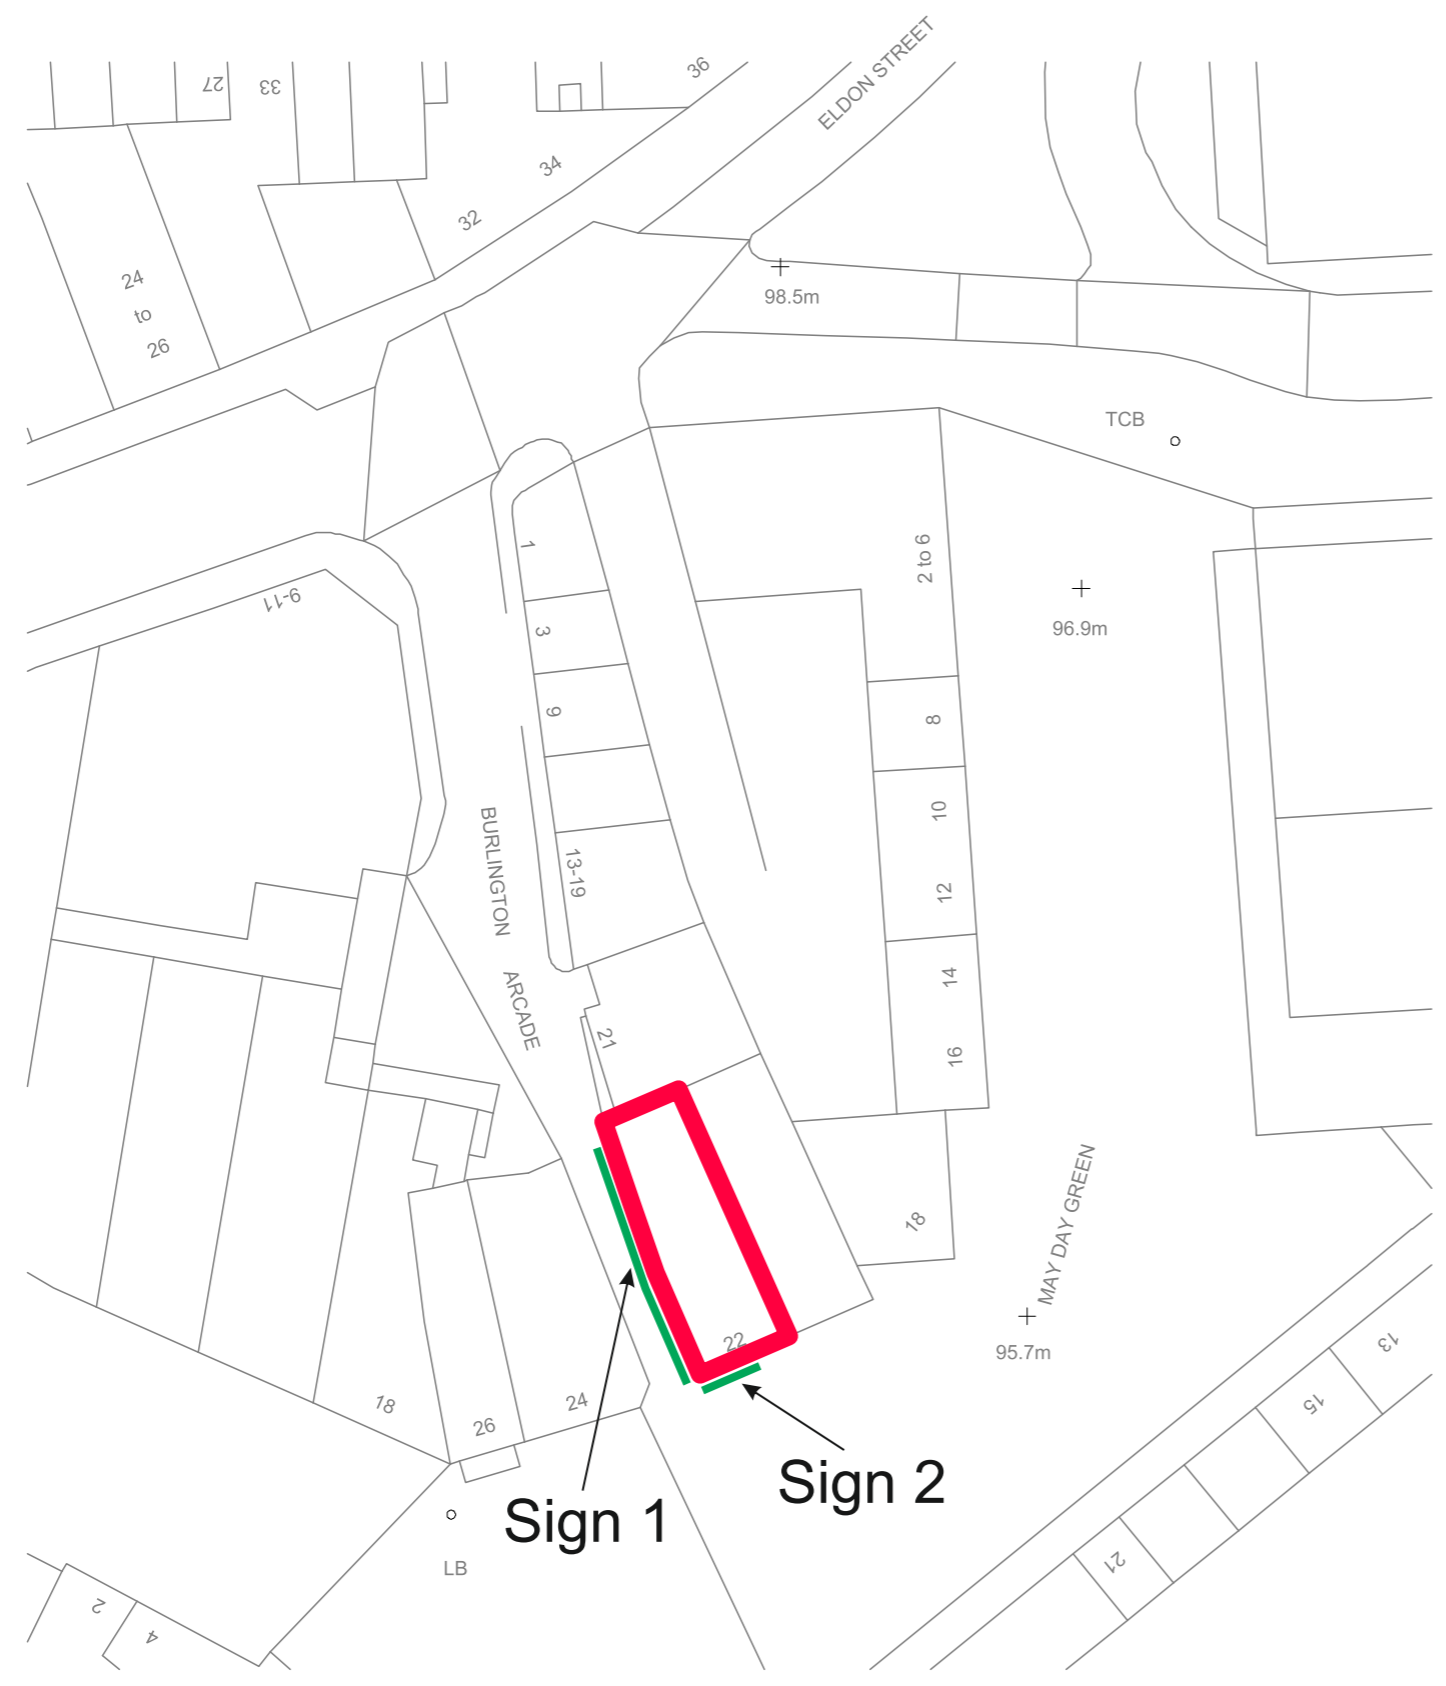

SITE LAYOUT

KEY

 UNIT 22

Scale 1:1250

SITE BARNSELEY		
SOURCE 22 MAY DAY GREEN, SOUTH YORKSHIRE, S70 1RD.		
TITLE EXTERNAL SIGNAGE PACK		
STORE NUMBER	SCALE	DATE
TBC	As Shown@A3	03.12.2016
DRAWING NUMBER	REVISION	
JA-0416-25 site plan	F	
STORE PLANNER	ISSUANCE PRINCIPLES	Q4 2015 - 16
N/A		