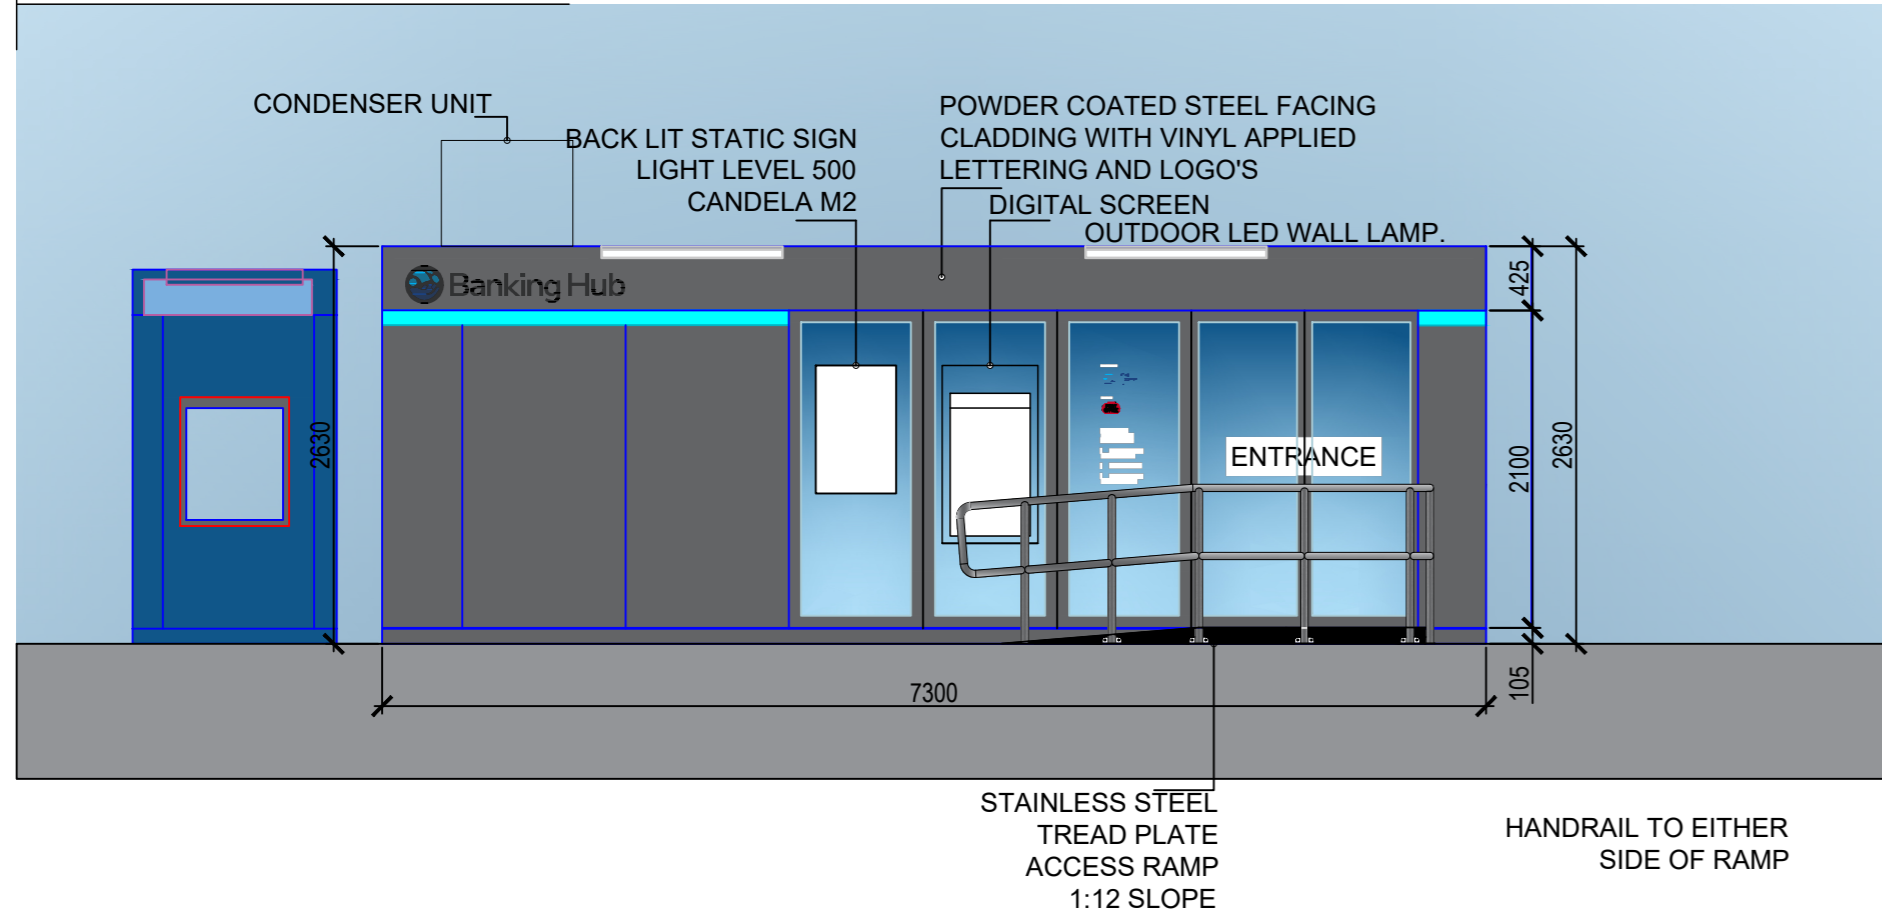

# 01 FRONT ELEVATION

# 02 SIDE ELEVATION

# 03 REAR ELEVATION

# 04 SIDE ELEVATION

Site No.	6110	Site Name	Tesco - Penistone
Revision Version	Original	Format	Banking Cabin Installation
Date	07-01-26	Originator	Katarina Milisavljevic

Scale 1:50

This document and any information herein are the property of NCR and all unauthorised use and reproduction is prohibited.