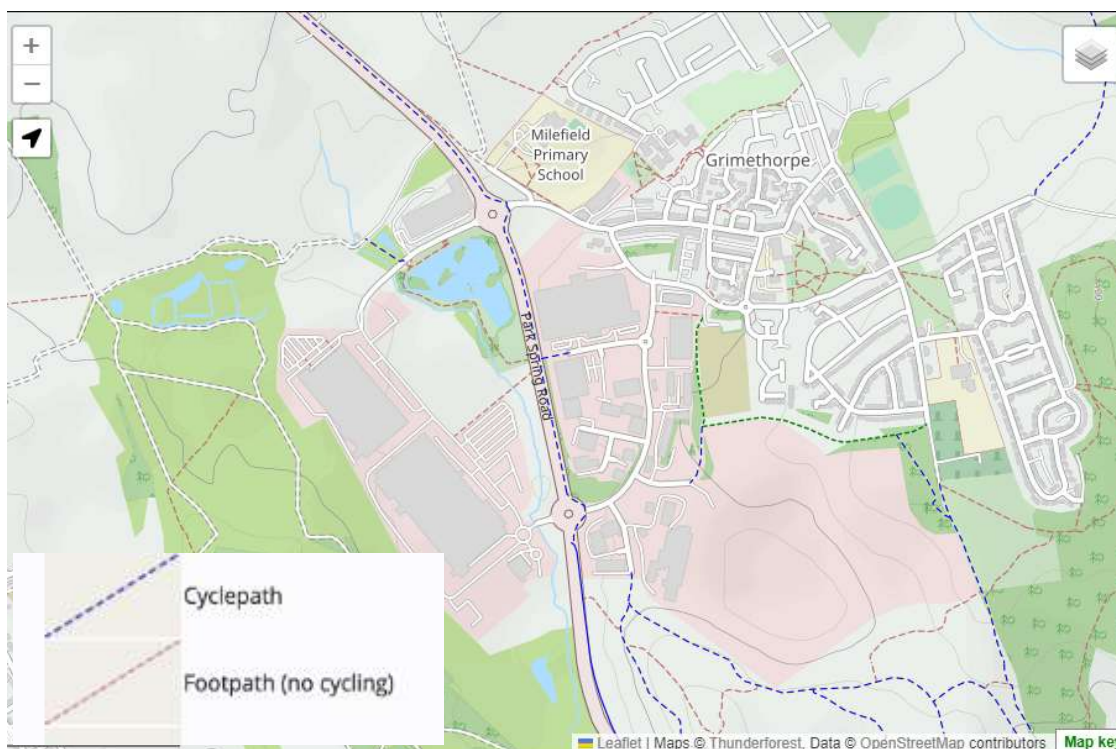

Cycle Routes

Extract from - cyclestreets.net

Tax Companies

Banners Private Hire 01226 714153 – 91 High Street, Grimethorpe, Barnsley S72 7BD

Andys of Barnsley 01226 780100 – 21 Coronation Avenue, Grimethorpe, Barnsley, S72 7NN

Details will be updated biannually when there are seasonal changes to the timetables.

Travel Plan Coordinator: Trevor Nickols

For more information, contact: Trevor.Nickols@symphony-group.co.uk