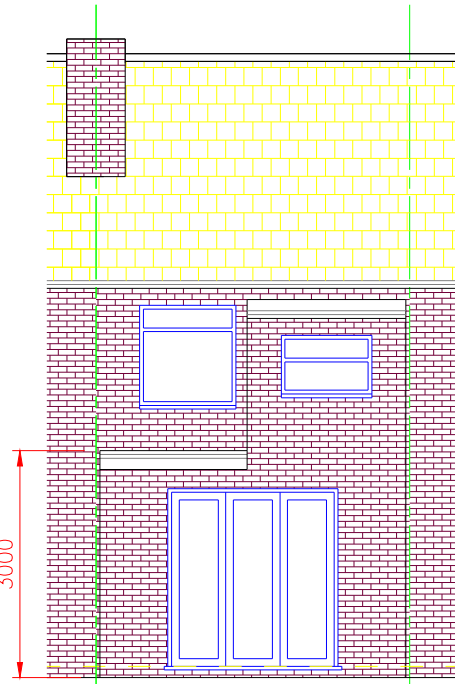

**HOMES DESIGN**

40 WISE LANE  
MILL HILL  
LONDON NW7 2RE  
MOB: 07946 872537

www.homesdesignltd.co.uk

title	PROPOSED ELEVATIONS	
project	8 ELIZABETH STREET GOLDTHORPE ROTHERHAM SOUTH YORKSHIRE S63 9NA	
drawing no	ABC365/1003	
drawn by	R. L	contract no. ABC365
scale	1:100 @ A3	date 11/2023

PROPOSED FRONT ELEVATION

PROPOSED LEFT SIDE ELEVATION

PROPOSED REAR ELEVATION

PROPOSED RIGHT SIDE ELEVATION