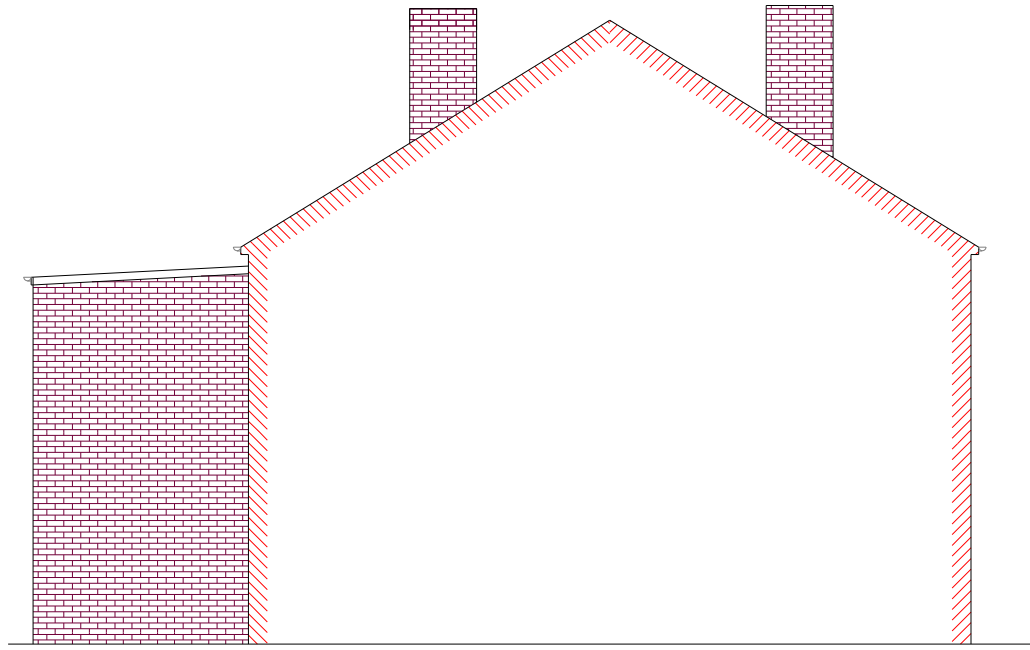

**HOMES DESIGN**

40 WISE LANE  
MILL HILL  
LONDON NW7 2RE  
MOB: 07946 872537

www.homesdesignltd.co.uk

title	PROPOSED ELEVATIONS	
project	8 ELIZABETH STREET GOLDTHORPE ROTHERHAM SOUTH YORKSHIRE S63 9NA	
drawing no	ABC365/1003	
drawn by	R. L	contract no. ABC365
scale	1:100 @ A3	date 11/2023

PROPOSED FRONT ELEVATION

PROPOSED LEFT SIDE ELEVATION

PROPOSED REAR ELEVATION

PROPOSED RIGHT SIDE ELEVATION