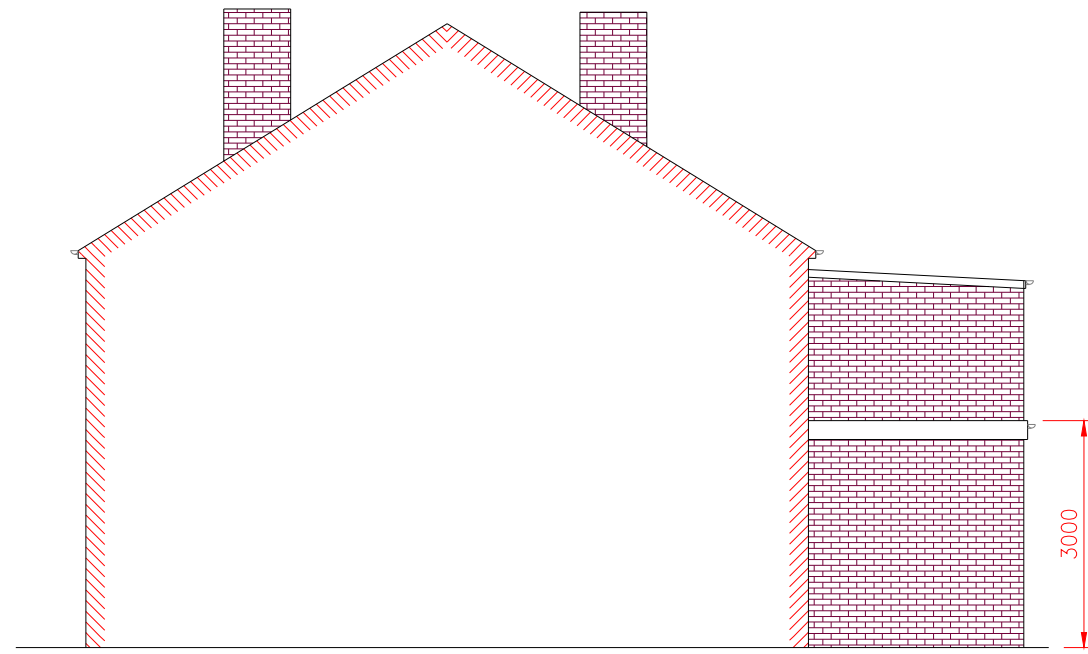

**HOMES DESIGN**

40 WISE LANE  
MILL HILL  
LONDON NW7 2RE  
MOB: 07946 872537

www.homesdesignltd.co.uk

title	PROPOSED ELEVATIONS	
project	8 ELIZABETH STREET GOLDTHORPE ROTHERHAM SOUTH YORKSHIRE S63 9NA	
drawing no	ABC365/1003	
drawn by	R. L	contract no. ABC365
scale	1:100 @ A3	date 11/2023

PROPOSED FRONT ELEVATION

PROPOSED LEFT SIDE ELEVATION

PROPOSED REAR ELEVATION

PROPOSED RIGHT SIDE ELEVATION