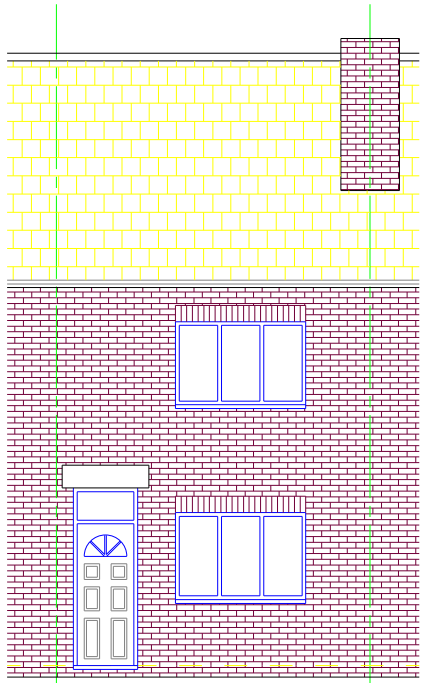

**HOMES DESIGN**

40 WISE LANE  
MILL HILL  
LONDON NW7 2RE  
MOB: 07946 872537

www.homesdesignltd.co.uk

title	PROPOSED ELEVATIONS	
project	8 ELIZABETH STREET GOLDTHORPE ROTHERHAM SOUTH YORKSHIRE S63 9NA	
drawing no	ABC365/1003	
drawn by	R. L	contract no. ABC365
scale	1:100 @ A3	date 11/2023

PROPOSED FRONT ELEVATION

PROPOSED LEFT SIDE ELEVATION

PROPOSED REAR ELEVATION

PROPOSED RIGHT SIDE ELEVATION