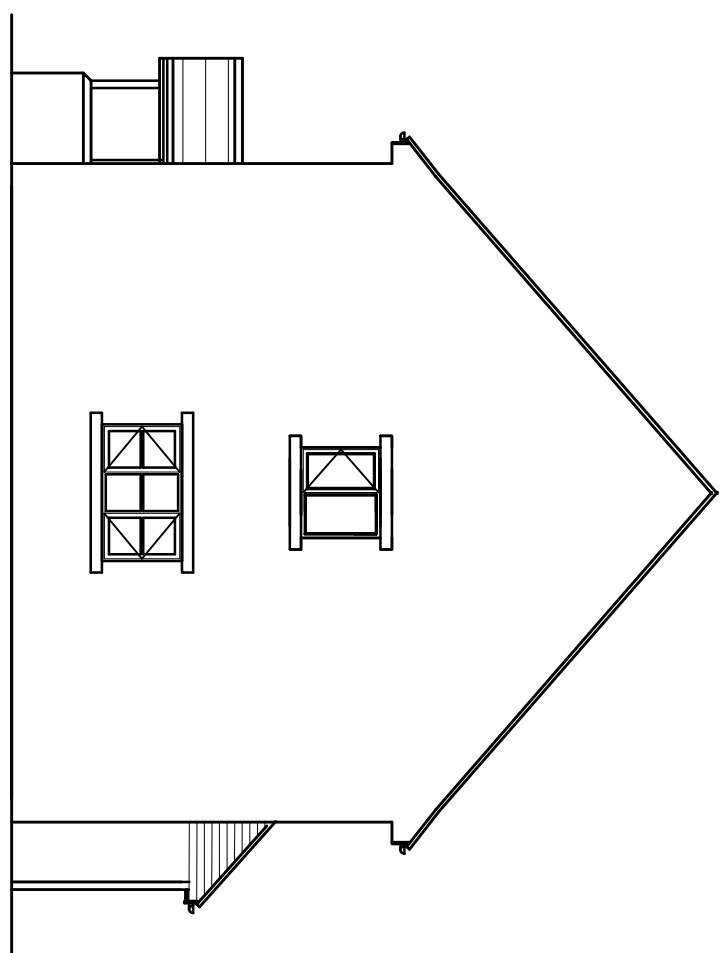

PROPOSED FRONT

PROPOSED SIDE

PROPOSED SIDE

Project **PROPOSED DWELLING AT THE OLD PIT** Title **PROPOSED ELEVATIONS**
YARD BARNESLEY

| | | | | | |
|----------|----------|-----|---|-------|---------|
| Dwg. No. | 106 | Rev | . | Drawn | DS |
| Scale | 1:50/100 | | | Date | JUNE 12 |