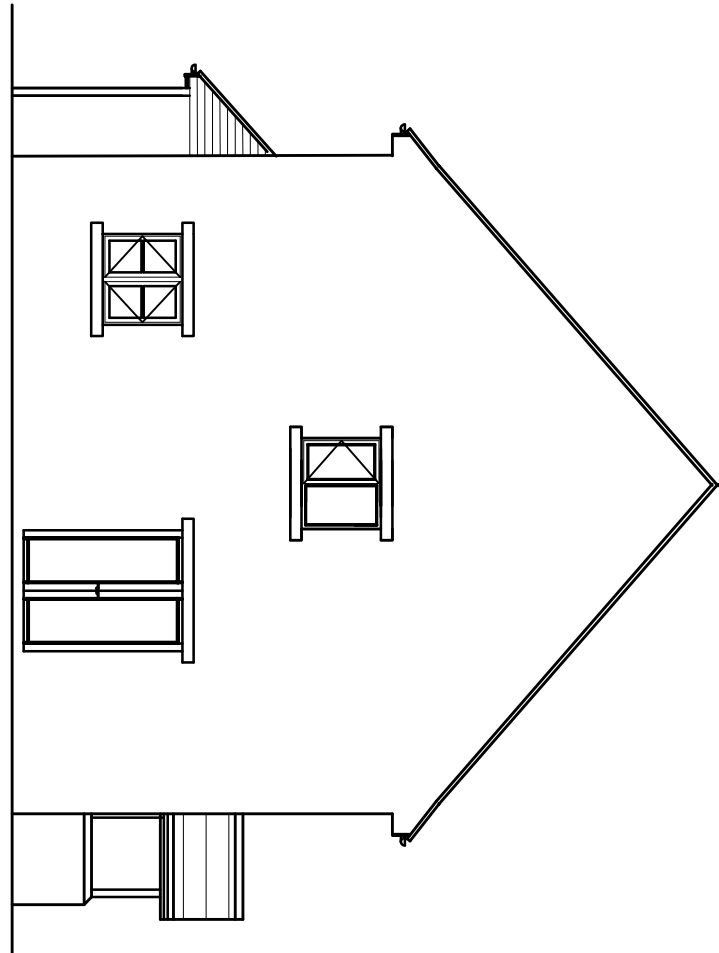

PROPOSED FRONT

PROPOSED SIDE

PROPOSED SIDE

Project **PROPOSED DWELLING AT THE OLD PIT** Title **PROPOSED ELEVATIONS**
YARD BARNESLEY

| | | | | | |
|----------|----------|-----|---|-------|---------|
| Dwg. No. | 106 | Rev | . | Drawn | DS |
| Scale | 1:50/100 | | | Date | JUNE 12 |