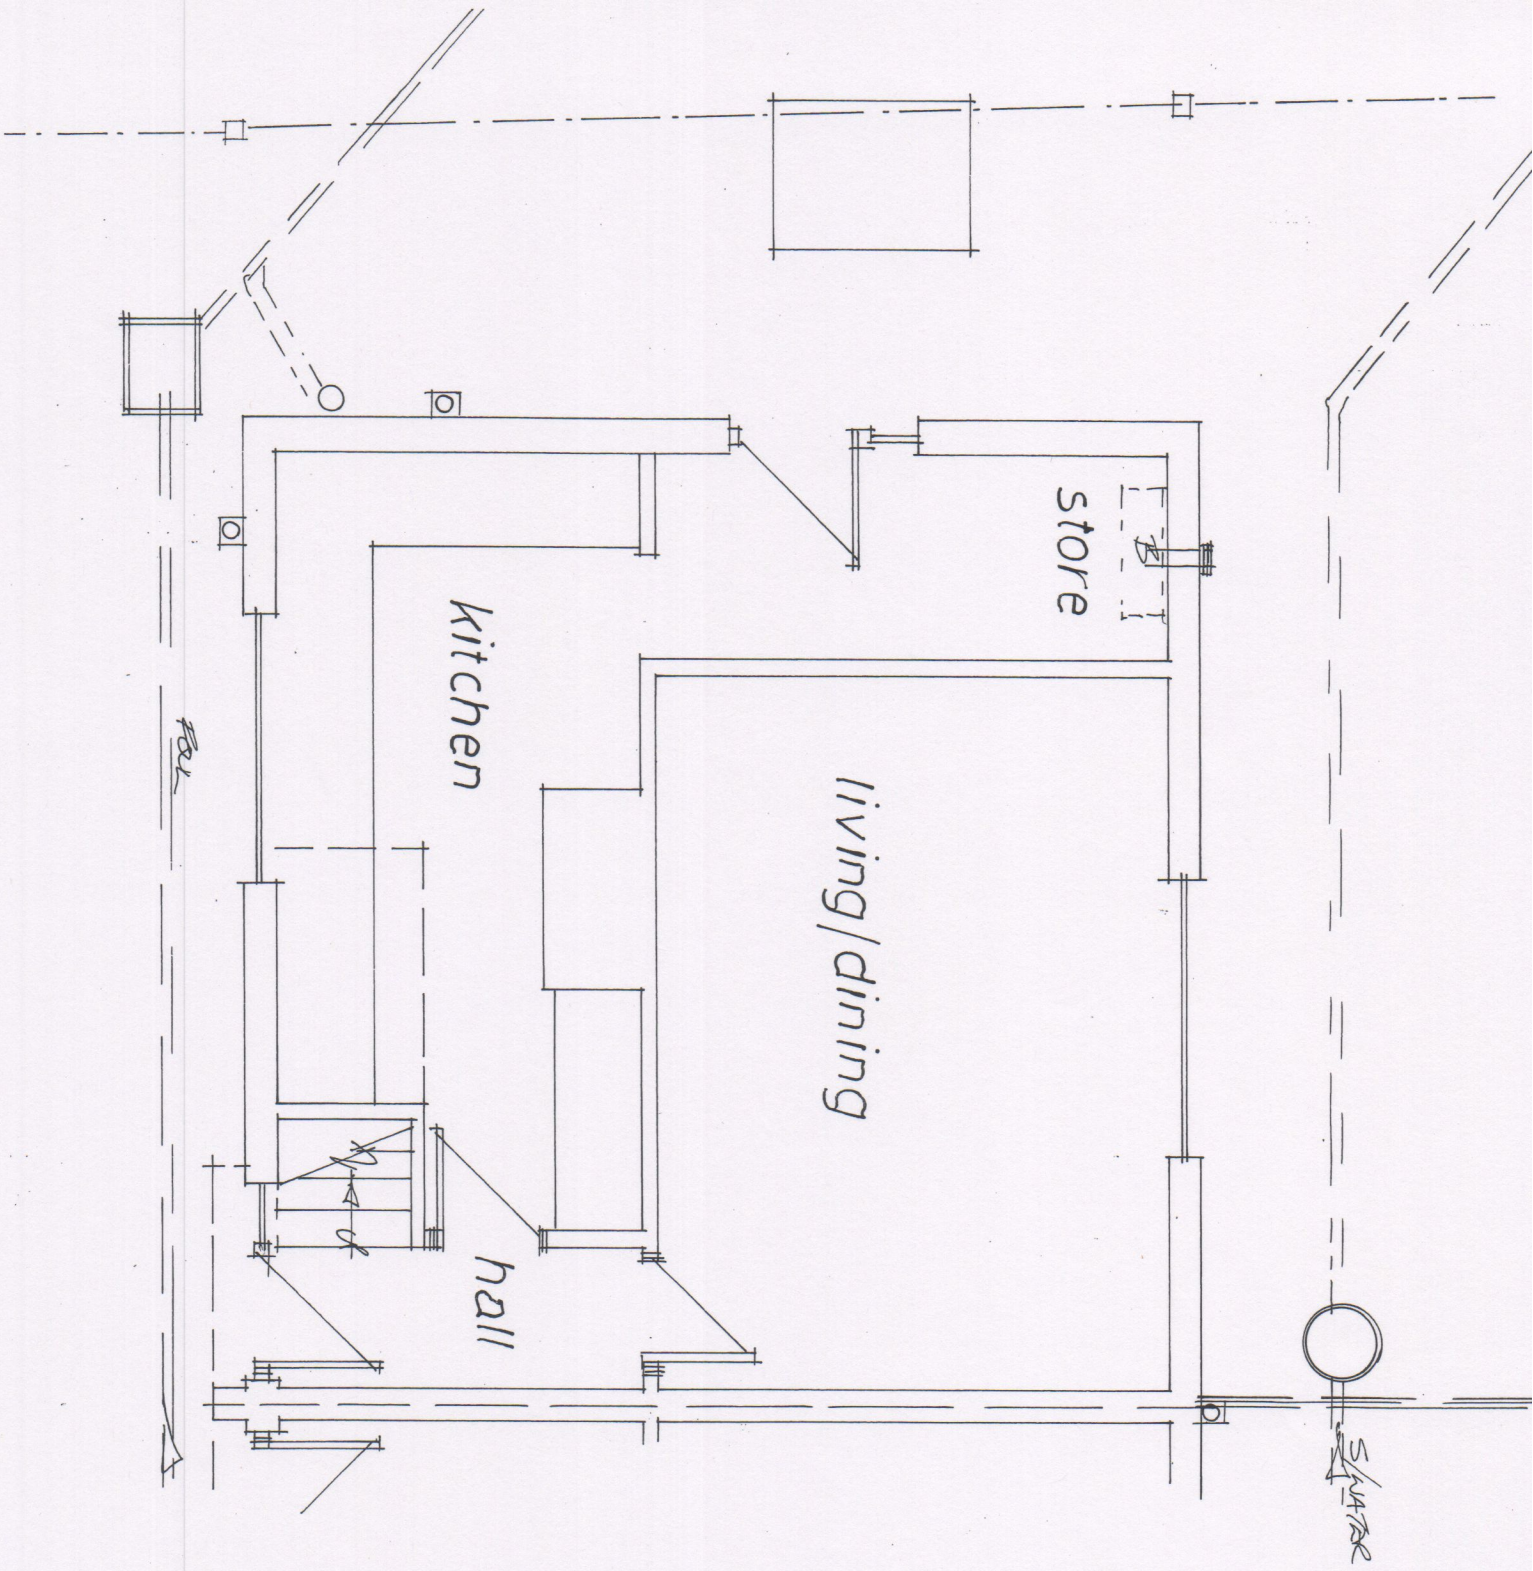

Rev	Notes	Date

Garry Greetham Associates
 Residential Design Consultant
 Westwood House
 18 Carr Lane
 Tankersley
 Barnsley S75 3BE
 Tel(01226)746573

Project Various Extensions
Client Mrs. Joanne Whittham
Title Elevations as Existing
Address 17 Coronation Drive, Birdwell,
 Barnsley, S70 5RJ

Drawn by g99
Scale 1:100 **Date** Nov 20
Drawing No 943-02 **Rev**

Member of the Chartered Institute
 of Architectural Technologists

Rev	Notes	Date

Garry Greetham Associates
 Residential Design Consultant
 Westwood House
 18 Carr Lane
 Tankersley
 Barnsley S75 3BE
 Tel(01226)746573

PROJECT Various Extensions
CLIENT Mrs. Joanne Whitham
TITLE G F Layout as Existing
ADDRESS
 17 Coronation Drive, Birdwell,
 Barnsley, S70 5RJ
DRAWN BY 999
SCALE 1:50 **DATE** Nov 20
DRAWING No 943-03 **REV**
 Member of the Chartered Institute
 of Architectural Technologists