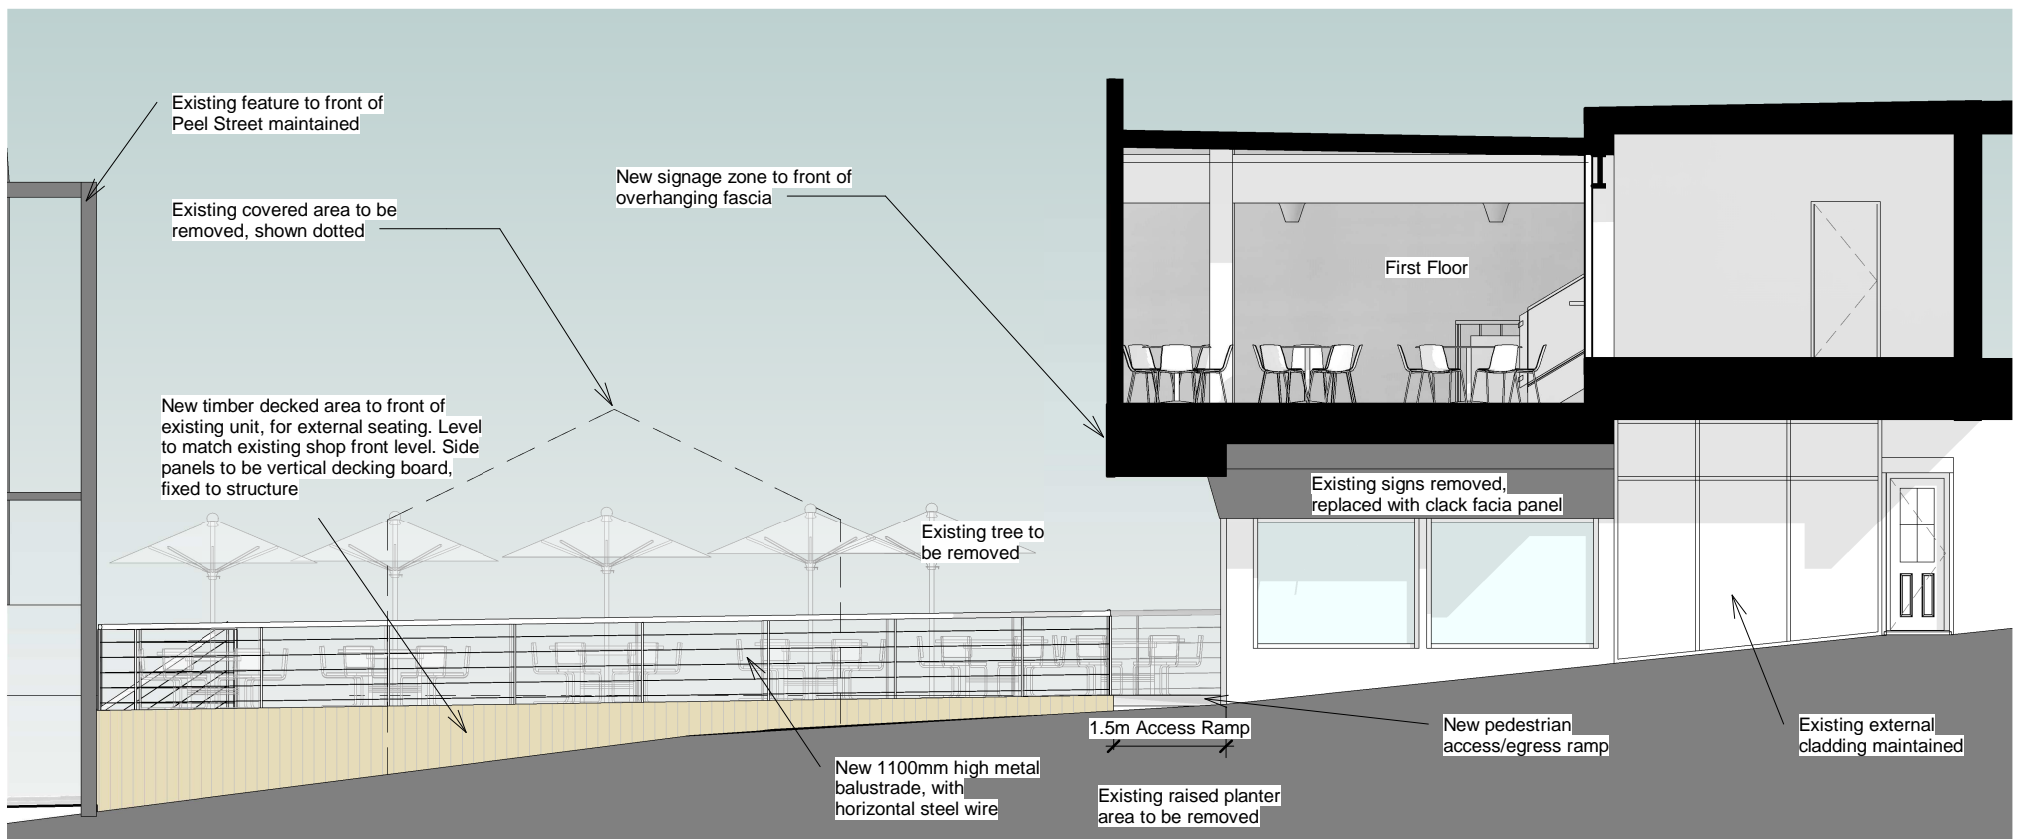

Proposed Front Elevation

Proposed Side Elevation (west)

Proposed Side Elevation (east)

Proposed Elevations

Scale 1:100 at A3

Mr Mustafa  
Unit 33 Peel Street Arcade,  
Barnsley,  
S70 2RN