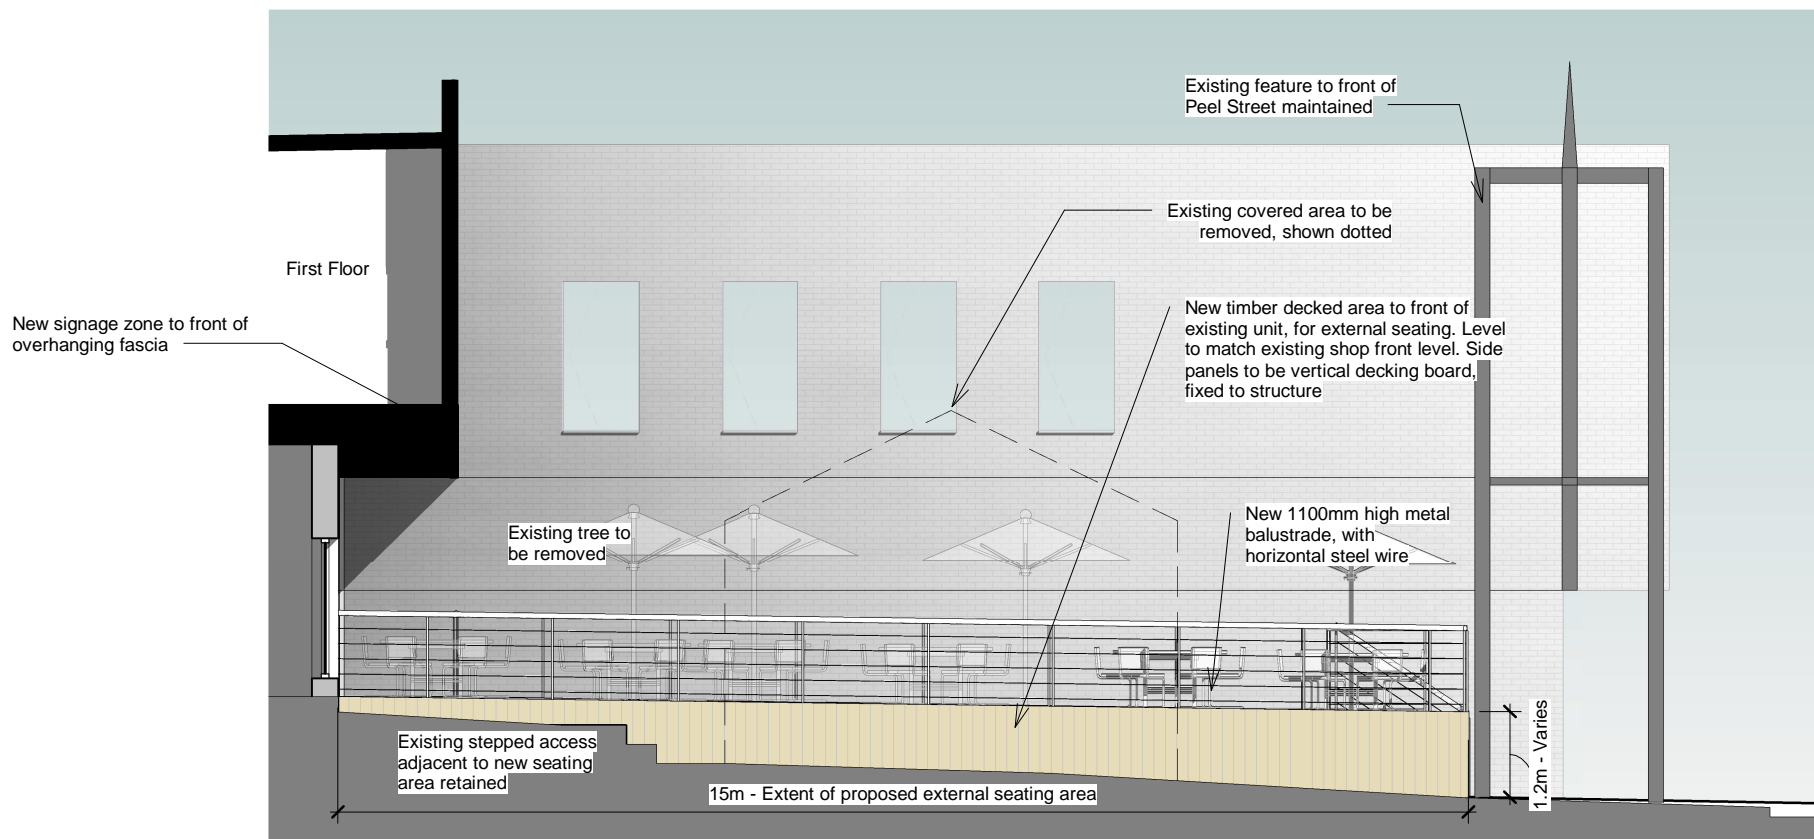

Proposed Front Elevation

Proposed Side Elevation (west)

Proposed Side Elevation (east)

Proposed Elevations

Scale 1:100 at A3

Mr Mustafa  
Unit 33 Peel Street Arcade,  
Barnsley,  
S70 2RN