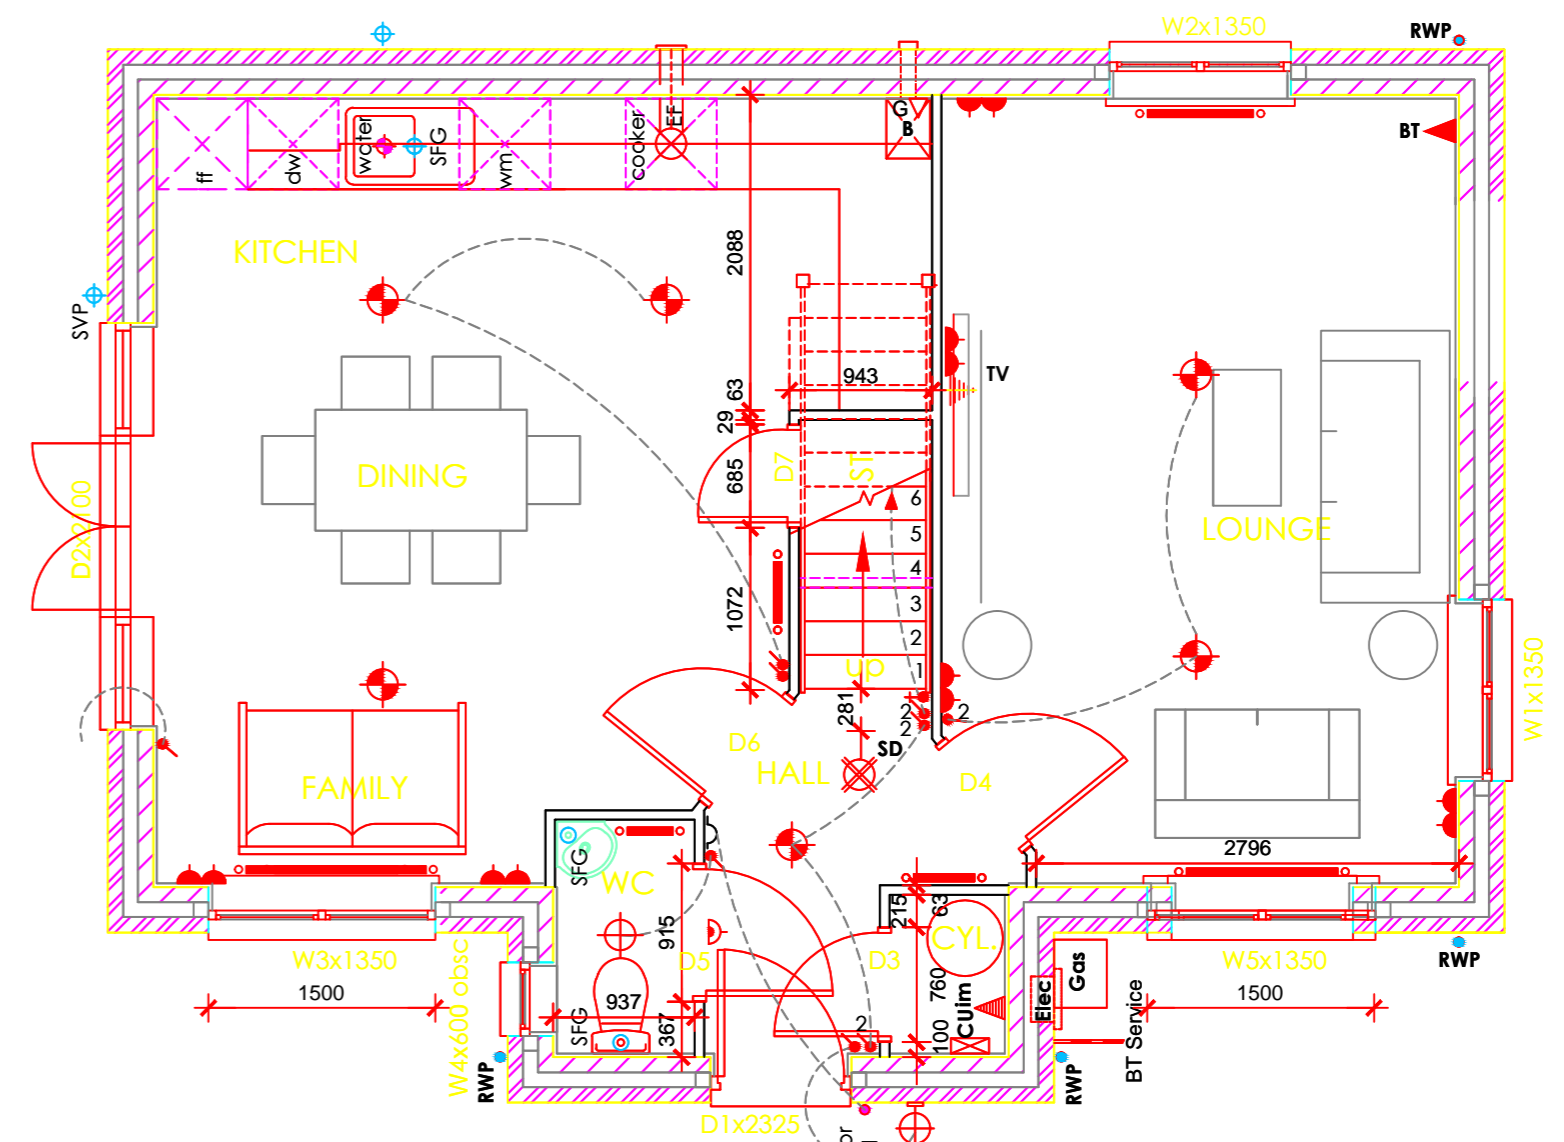

**GROUND FLOOR
WITH GARAGE**

**GROUND FLOOR
WITHOUT GARAGE**

REV A 11-02-16 GARAGE ADDED
 Revision :
 Scale : 1:100 @A2
 Date : JAN 2016
 Drawn by :
 Project : DEVELOPMENT AT
 NEWSOME AVE
 WOMBWELL
 Title :
 Type C
 GROUND FLOOR PLAN
 Drg No :15-126-C1 Rev : A