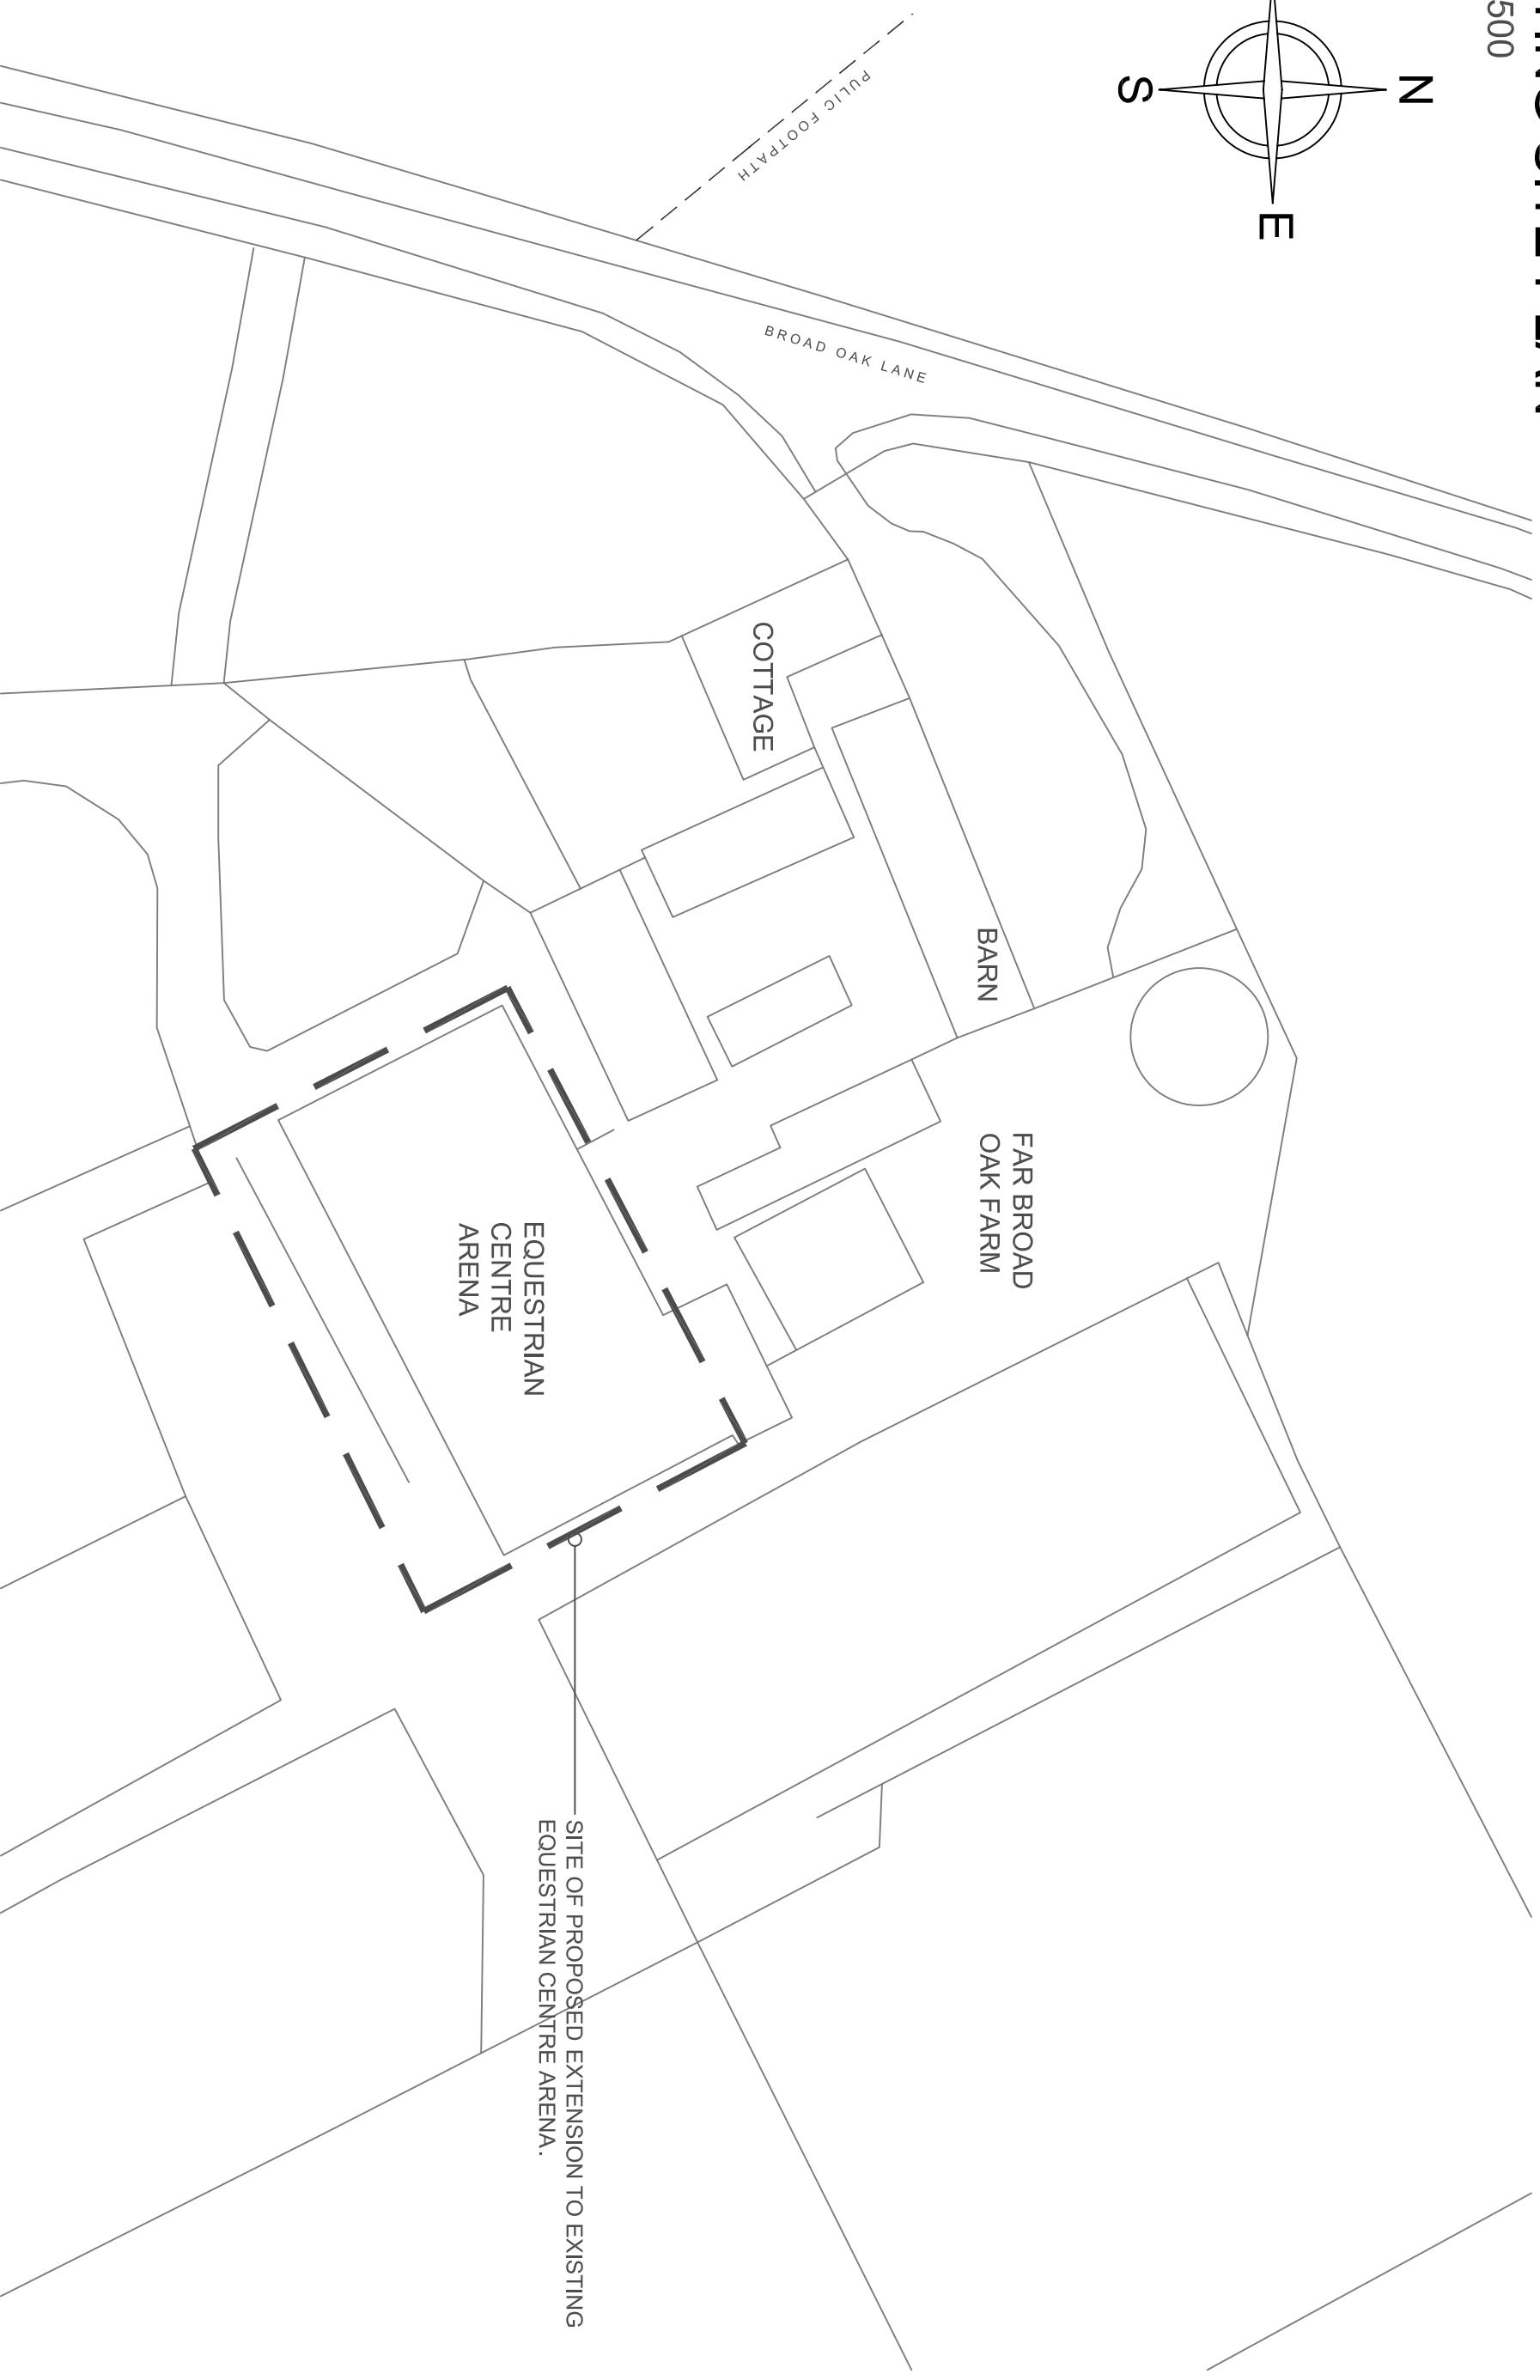

# EXISTING SITE PLAN

Scale 1:500

SITE OF PROPOSED EXTENSION TO EXISTING  
EQUESTRIAN CENTRE ARENA.

PLANNING

EQUESTRIAN  
CENTRE  
ARENA

FAR BROAD  
OAK FARM

BARN

COTTAGE

BROAD OAK LANE

PUBLIC FOOTPATH

NOTE:  
THIS DRAWING IS FOR  
PLANNING PURPOSES ONLY.

**FAR BROAD OAK FARM,  
BROAD OAK LANE, S36 7GE  
EXISTING SITE PLAN**

DRAWING No. H187 / PL / 101 SCALE 1:500@A3 DATE JULY 2011 DRAWN JMW