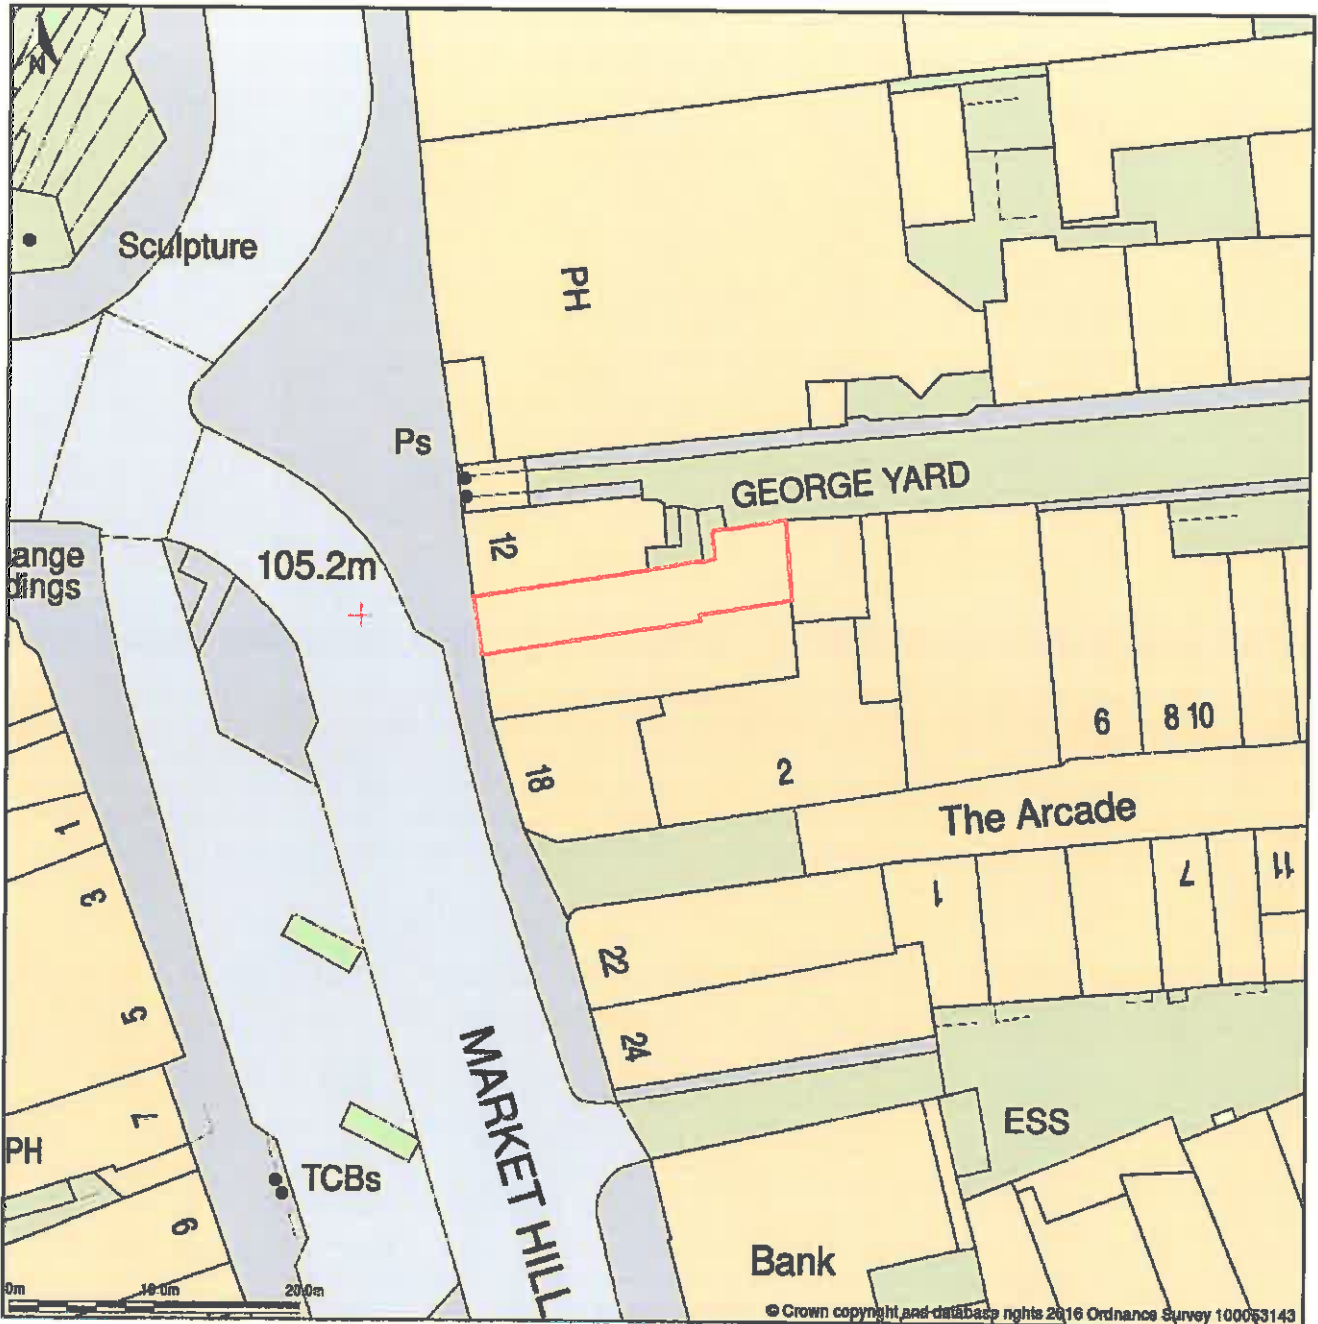

Pollyanna, 1416 Market Hill, Barnsley, S70 2QE

Block Plan shows area bounded by: 434413.95, 406390.05 434503.95, 406480.05 (at a scale of 1:500) The representation of a road, track or path is no evidence of a right of way. The representation of features as lines is no evidence of a property boundary.

Produced on 14th Nov 2016 from the Ordnance Survey National Geographic Database and incorporating surveyed revision available at this date. Reproduction in whole or part is prohibited without the prior permission of Ordnance Survey. © Crown copyright 2016. Supplied by www.buyaplan.co.uk a licensed Ordnance Survey partner (100053143). Unique plan reference: #00172075-E9DAC5