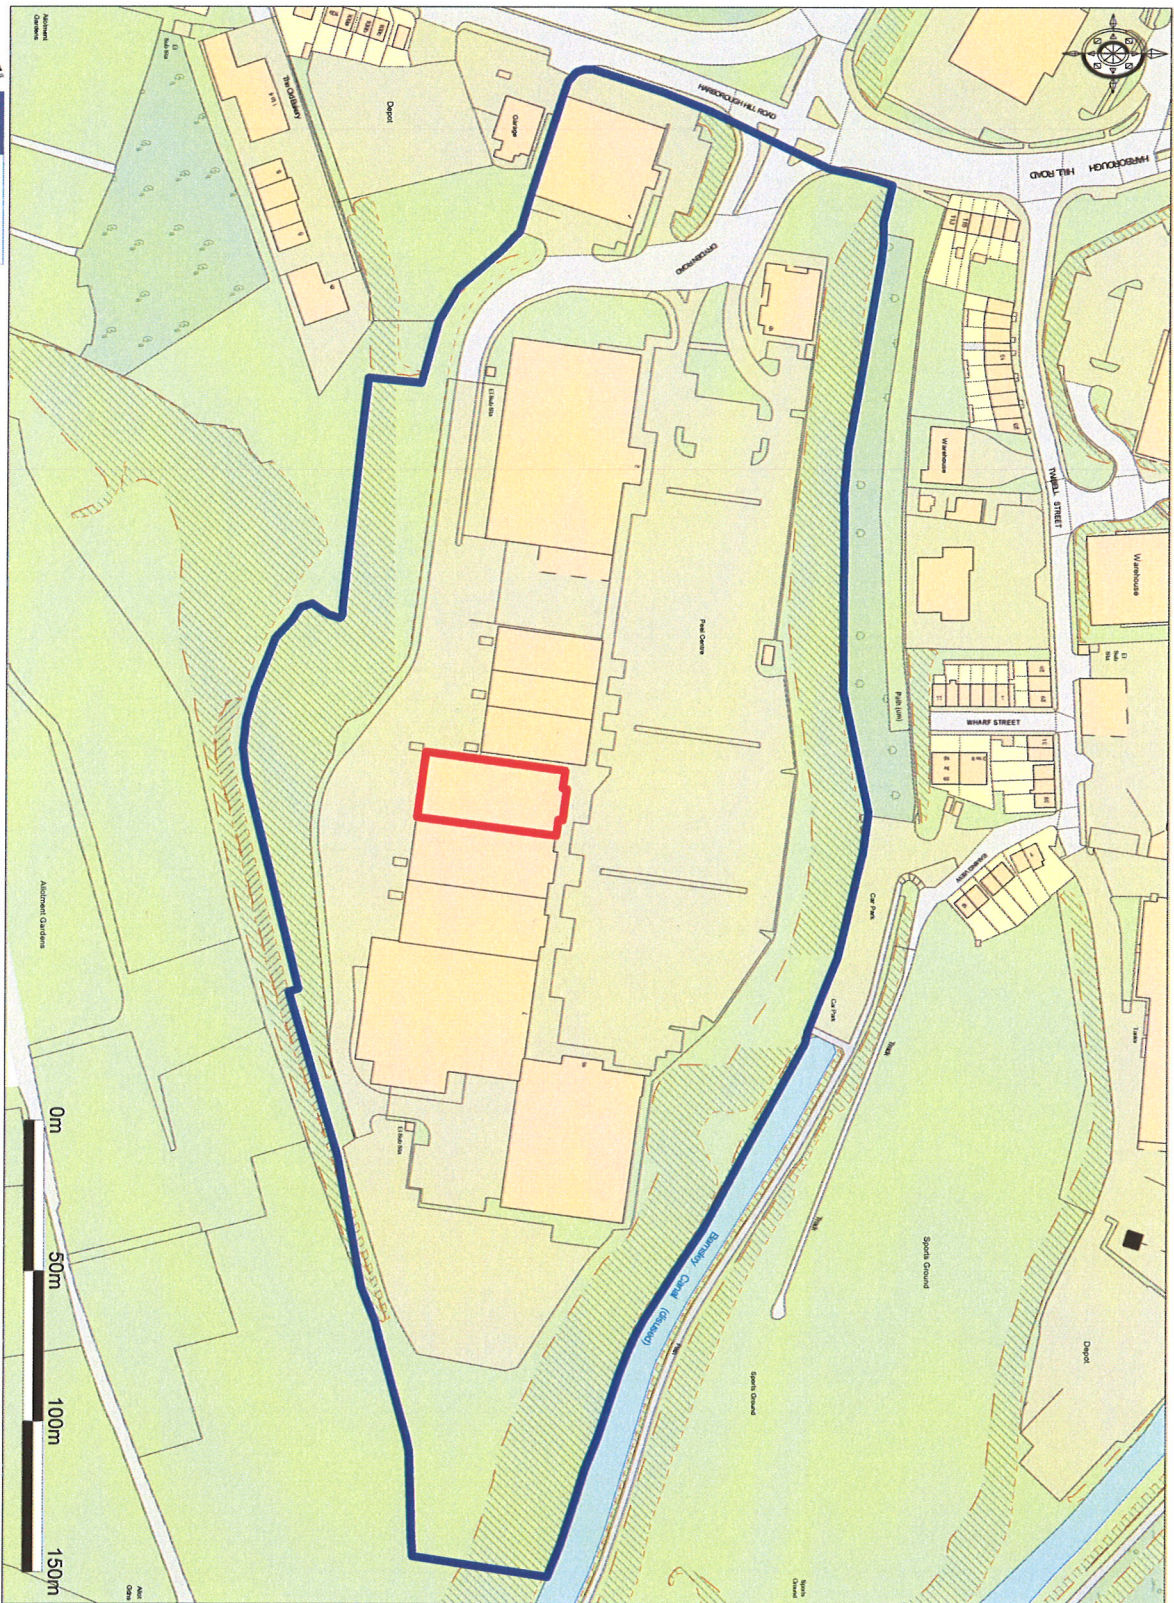

# Unit 4, The Peel Centre Barnsley

Enabled by Ordnance Survey

© Crown Copyright 2009. All rights reserved. Licence number 100020449. Plotted Scale - 1:2500

## Site Location Plan