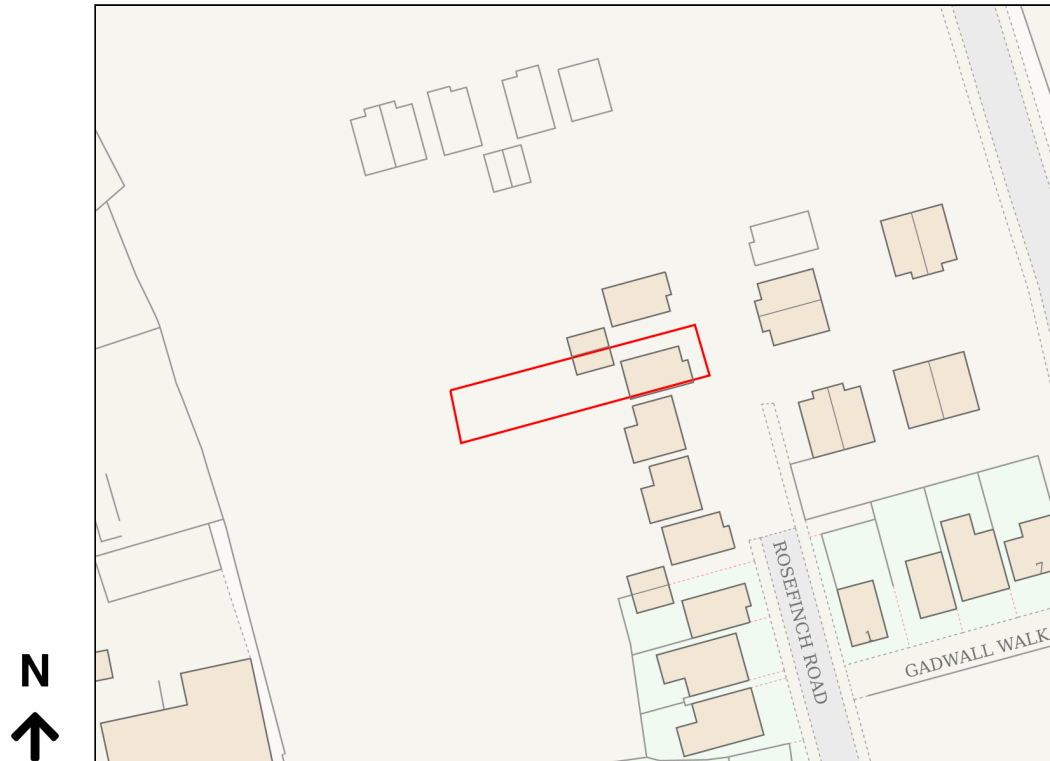

Location Plan

Site Address: 52, Rosefinch Road, Goldthorpe, Barnsley, S63 9FS

Date Produced: 04-Nov-2024

Scale: 1:1250 @A4

Planning Portal Reference: PP-13516773v1