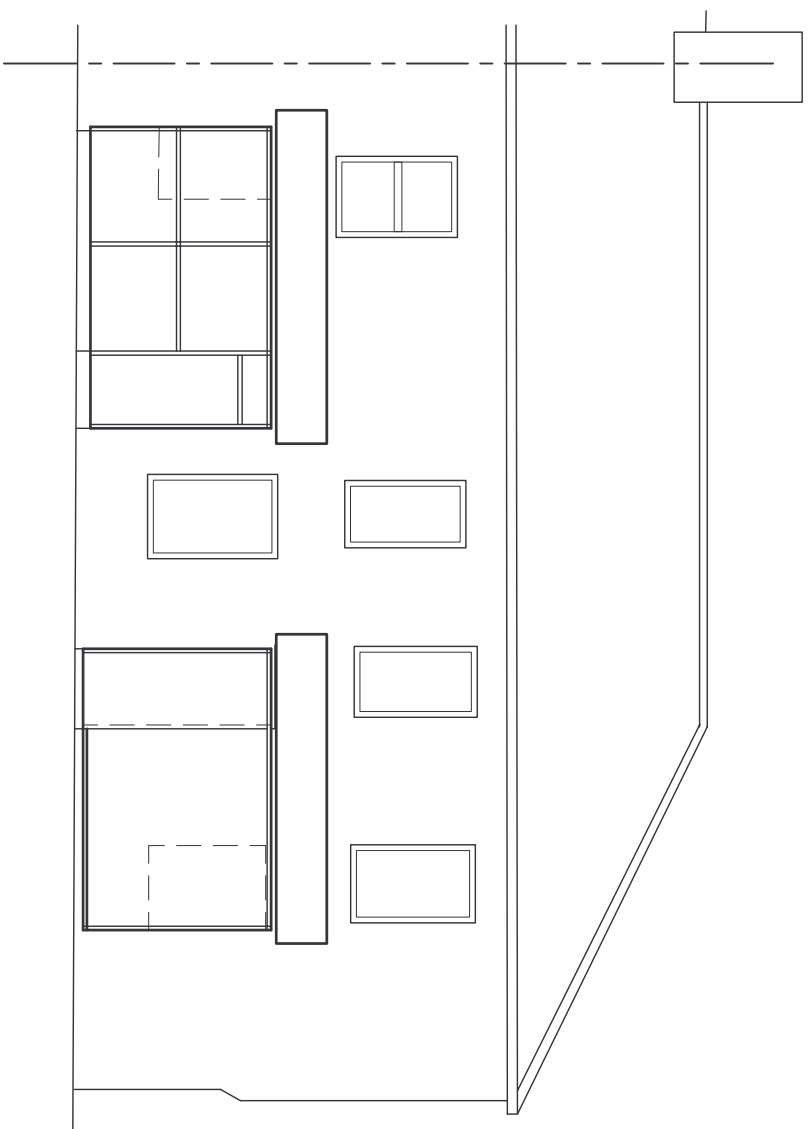

EXISTING FRONT ELEVATION (1:100)

SIDE ELEVATION (1:100)

PROPOSED FRONT ELEVATION (1:100)

Project		
THE RISING SUN		
104 SHEFFIELD RD, BARNESLEY		
Title		
ELEVATIONS		
Date	Revision	Ref
Scale	Drawn	Checked
1:100	HR	
Date	Status	
Jun 13	PLANNING	
Dwg. No.		Rev.
13023 / 03		