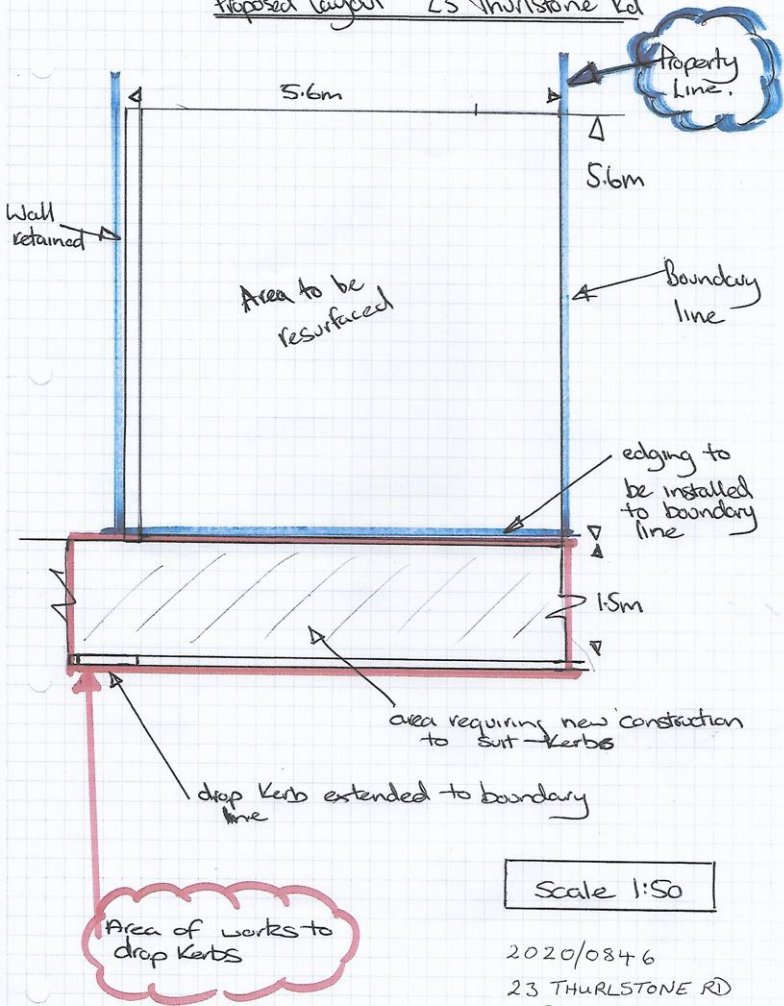

Proposed layout 23 Thurlstone Rd

Scale 1:50

2020/0846
23 THURLSTONE RD
PENISTONE
S36 9EF