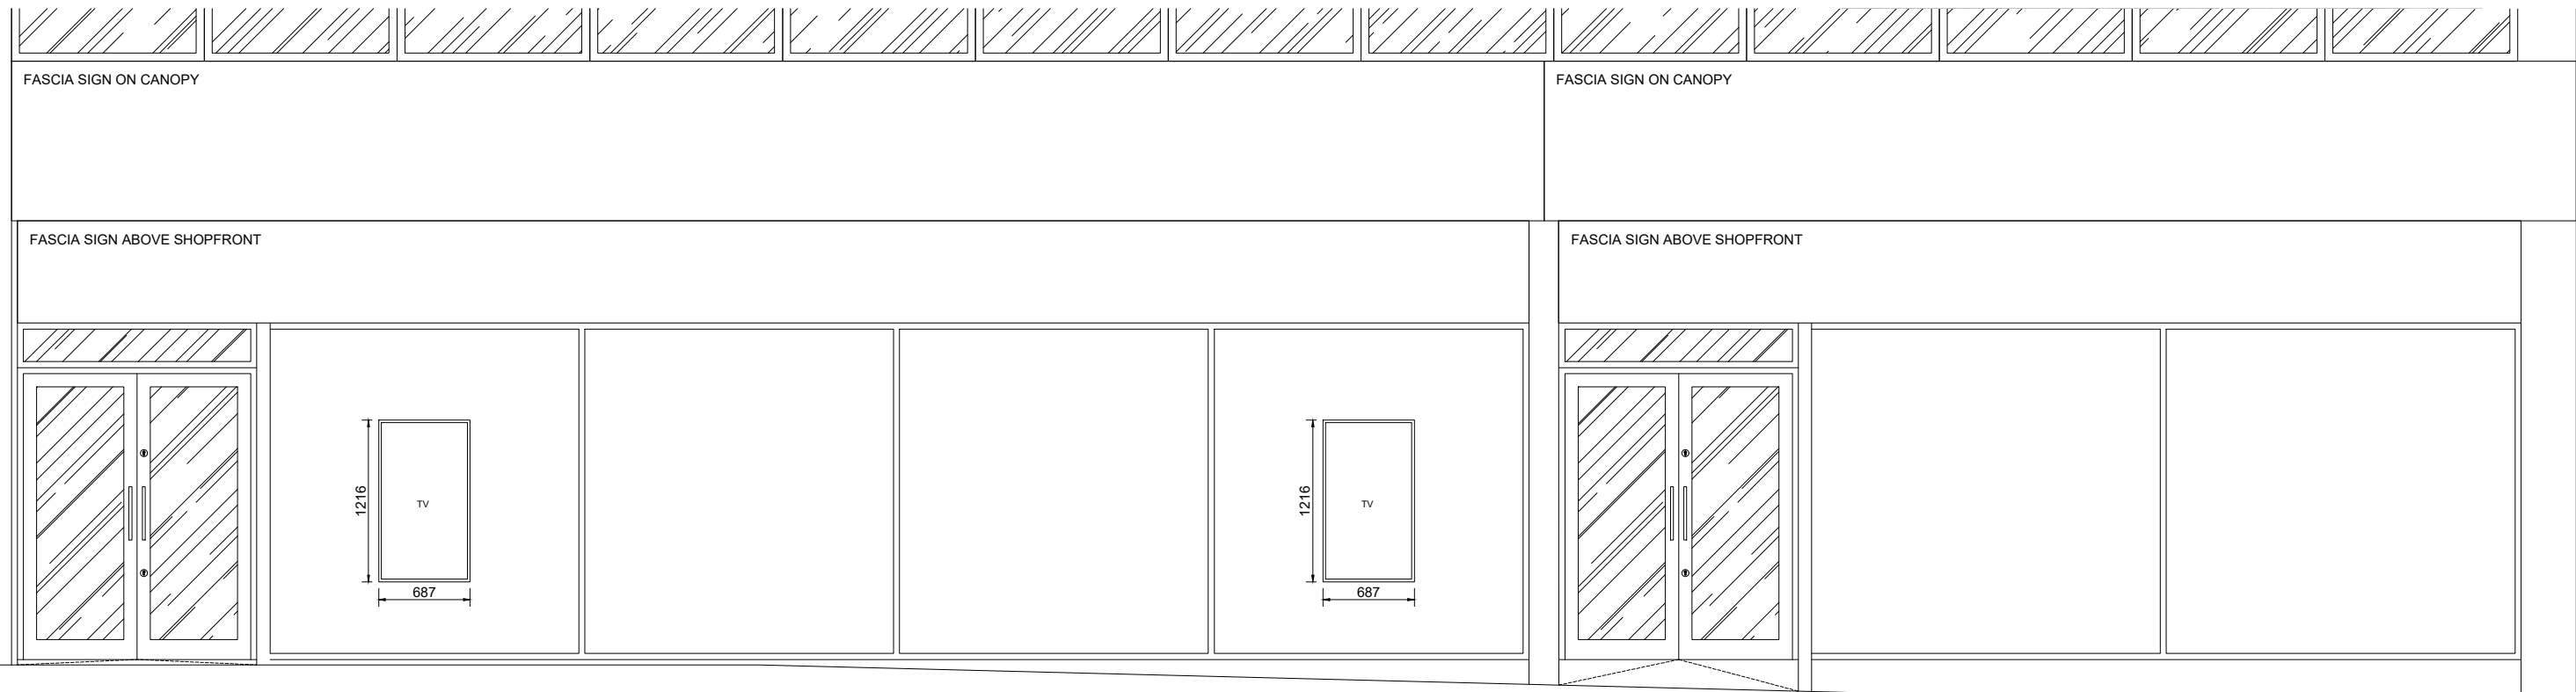

EXAMPLE TV

PROPOSED SHOPFRONT ELEVATION

PROPOSED

REVISIONS
REV 00:

FIT OUT TYPE
CONCEPT 2

PROJECT
MERKUR SLOTS
(PART GROUND FLOOR)
15-19 PEEL STREET
BARNSELY
S70 2RA

DESCRIPTION
PROPOSED VINYL MANIFESTATIONS &
SHOPFRONT DETAIL

REFERENCE DRAWINGS

SCALE
1:50

DRAWN BY
MG

DATE
29/10/21

DRAWING No.
999-PR-02

REVISION
02

COPYRIGHT IS RESERVED BY MERKUR CASINO UK AND IS ISSUED ON THE CONDITION THAT IT IS NOT COPIED OR DISCLOSED BY OR TO ANY UNAUTHORISED PERSONS WITHOUT PRIOR CONSENT FROM MERKUR CASINO UK.