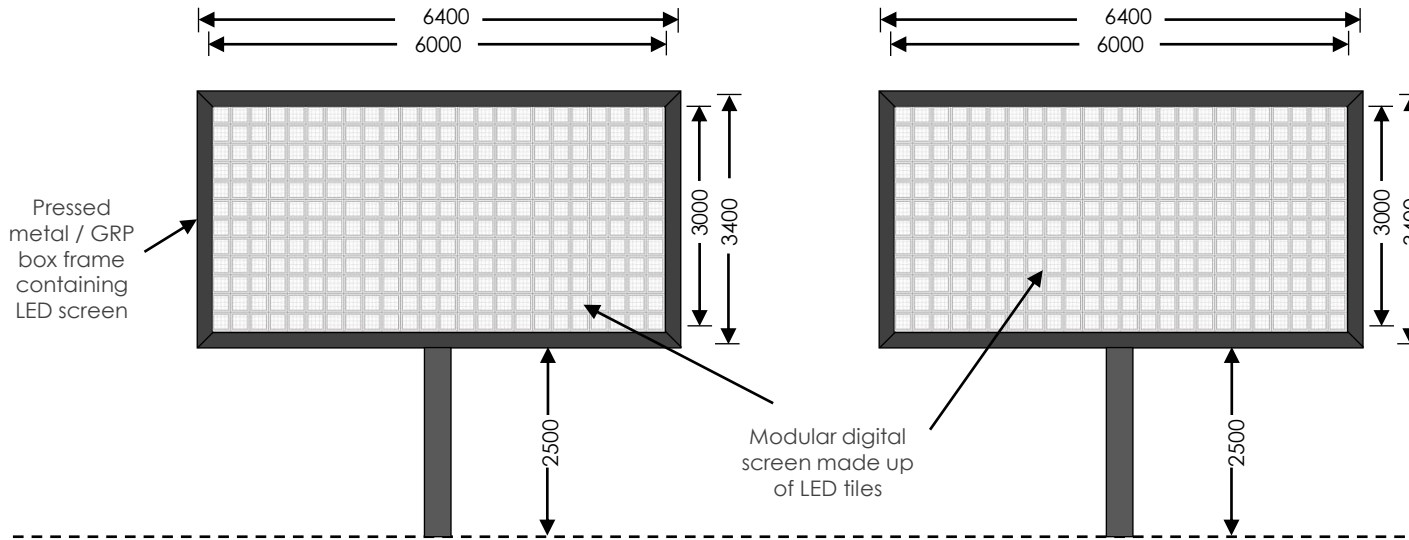

ELEVATION FACING WEST

ELEVATION FACING EAST

58-59 Great Marlborough Street
London
W1F 7JY
www.alightmedia.com

SITE LOCATION

West Way
New Street
Barnsley
S70 1SW

DRAWING NAME

BWWS3 Specification Drawings

DRAWING SCALE