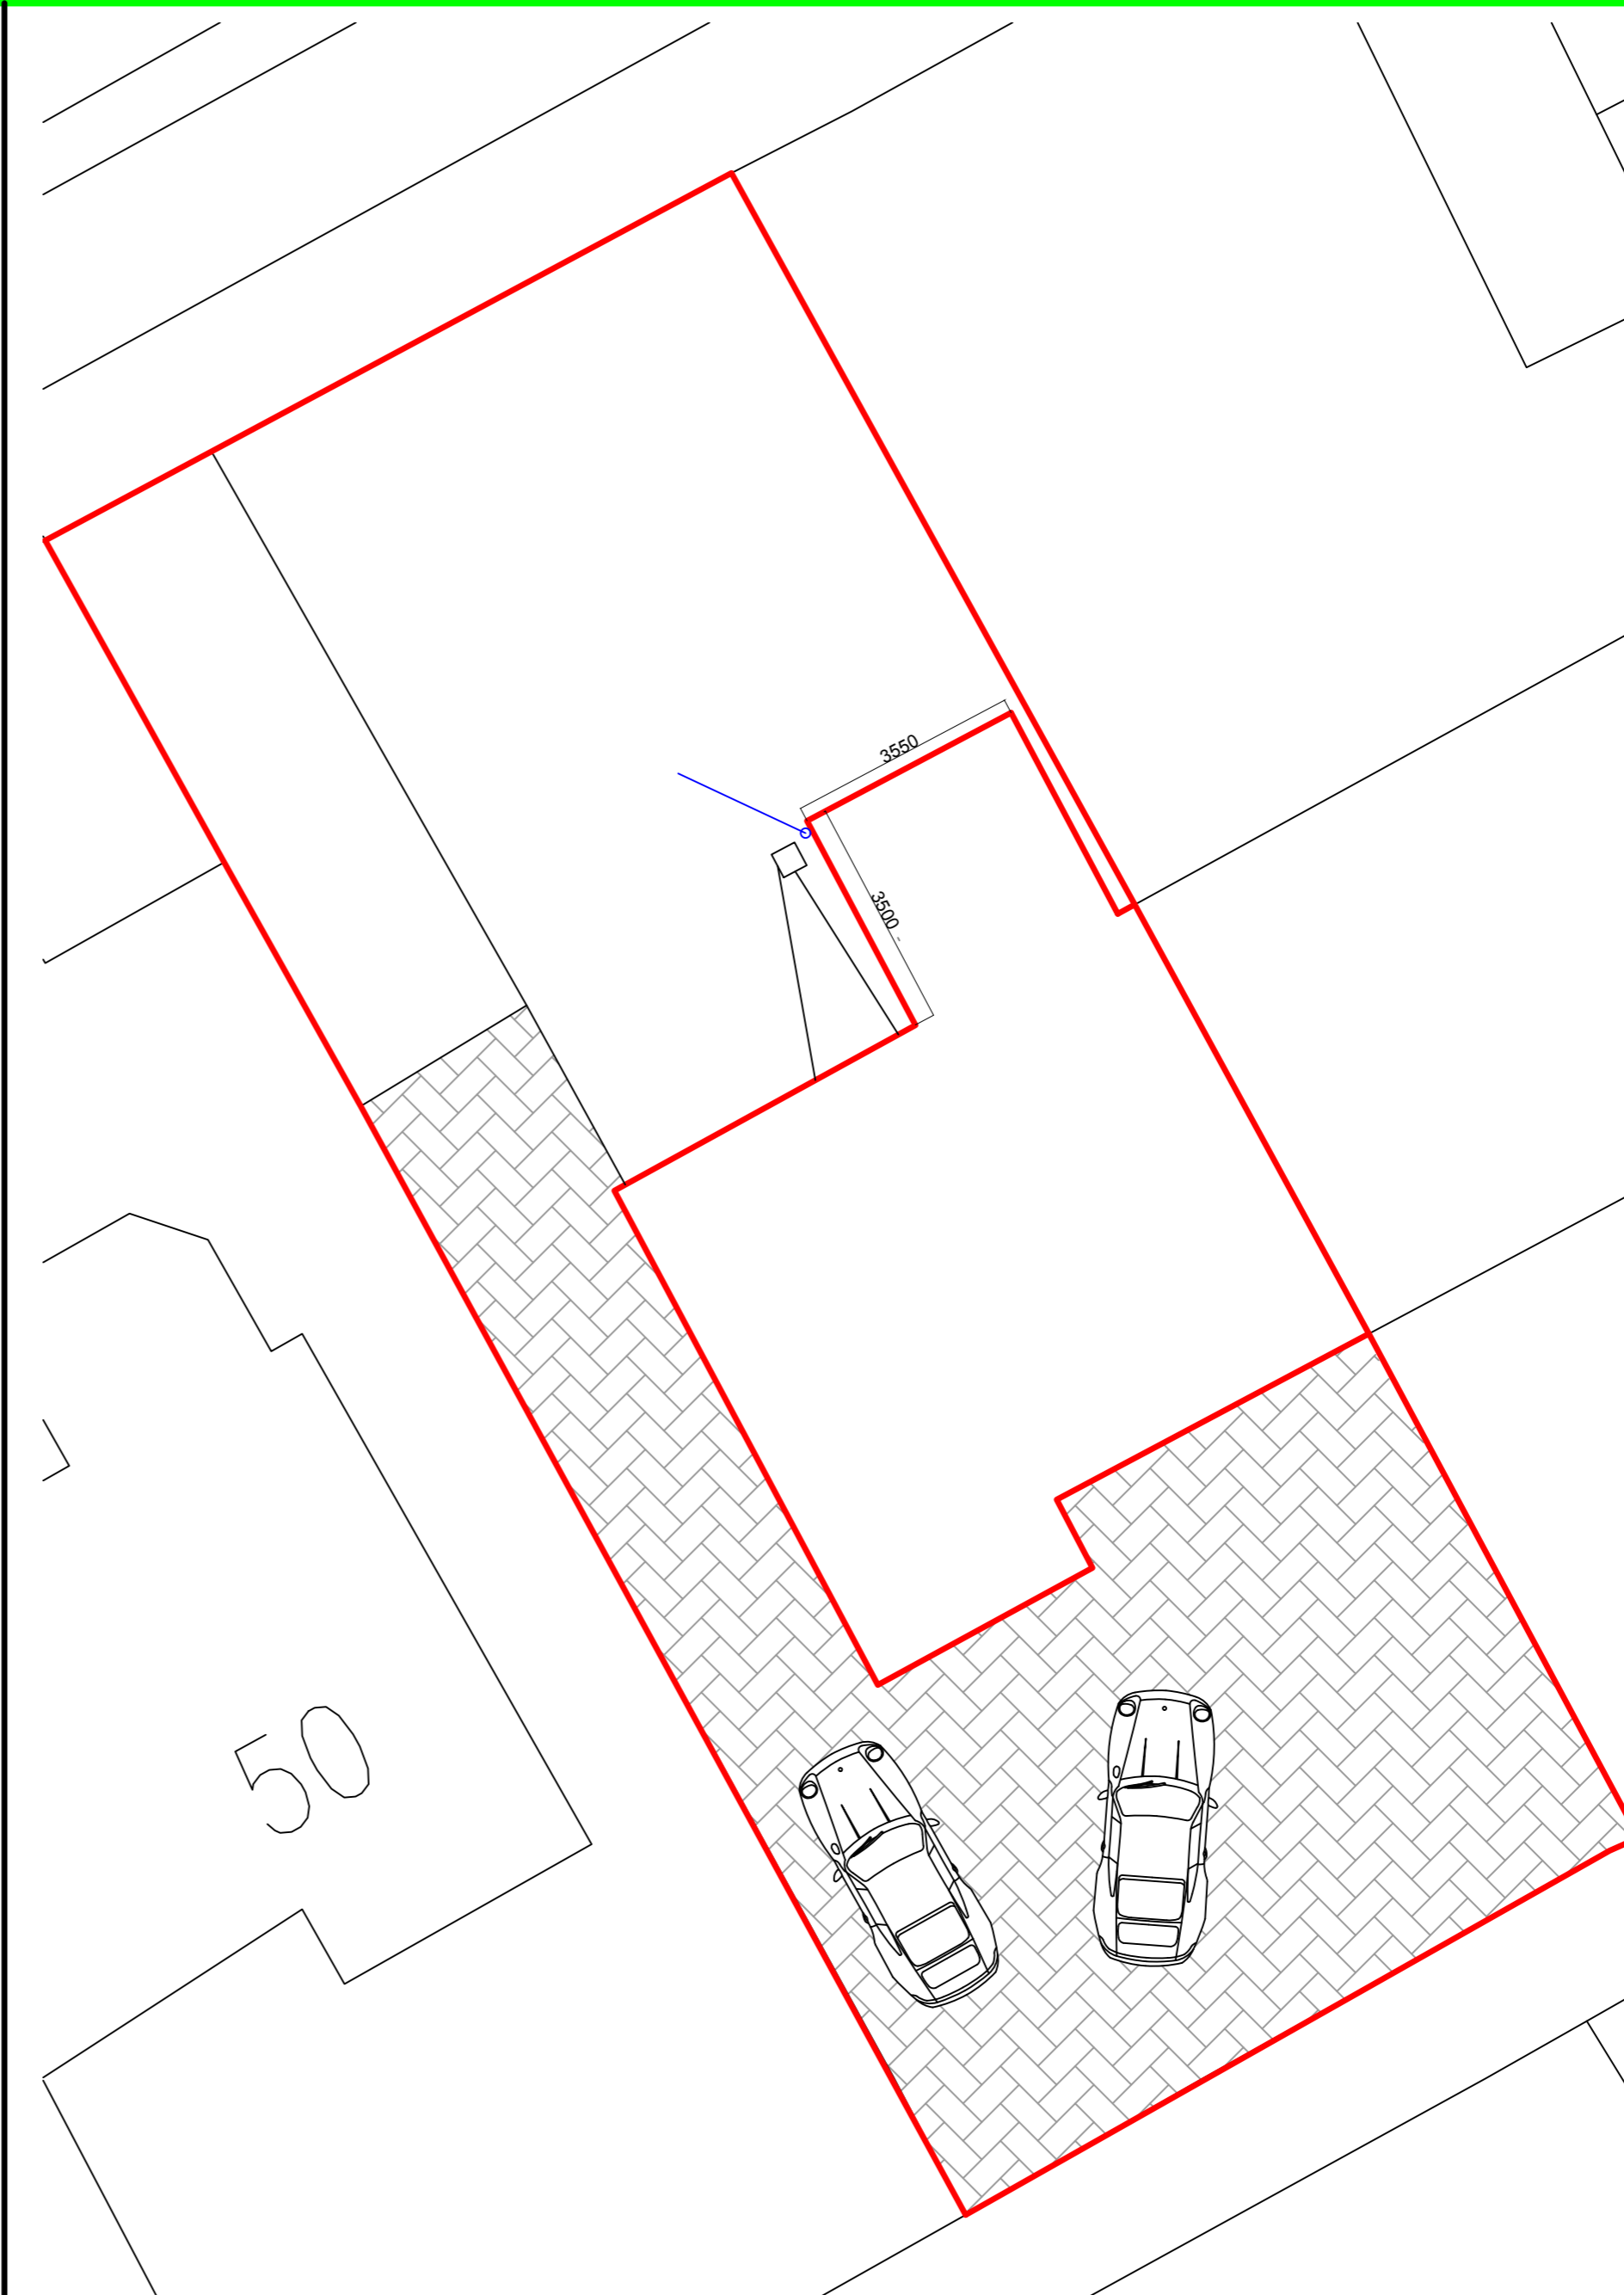

Existing Site Plan - Scale 1: 100

Proposed Site Plan - Scale 1: 100

Rev.	Date	Revision Details

POLE STAR
PROPERTY SERVICES
BUILDING CONSULTANCY

Pole Star Property Services Ltd
5 Long Meadows, Everton,
Doncaster, DN10 5BL
tel: 07551050402
e-mail: info@polestarpropertyservices.co.uk
www.polestarpropertyservices.co.uk

Client: Mrs Janet Wild
Project: 48 Lynwood Drive, Carlton, Barnsley
Title: Existing & Proposed Site Plans
Scale: 1:100 @ A2
Date: November 2017
Drawn: C.Mason
Dwg No: 117 - 05