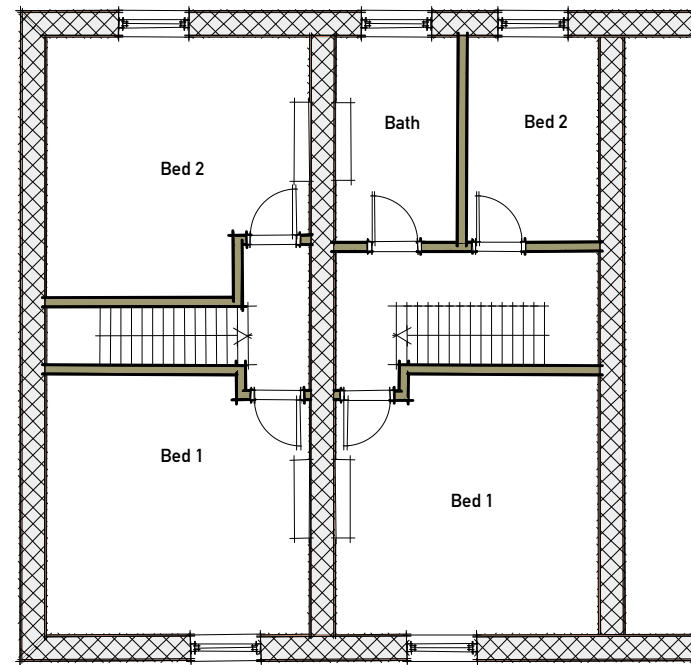

Front Elevation

Side Elevation

Rear Elevation

Rev	Date	Note
-----	------	------

West Avenue - Bolton Upon Dearne

Existing house plans and elevations

DWG Ref. H22-WA_002 | Drwn/Chckd By: CH | Scale - 1:200/1:100 | Date: 22/08/24 | Client: SMK