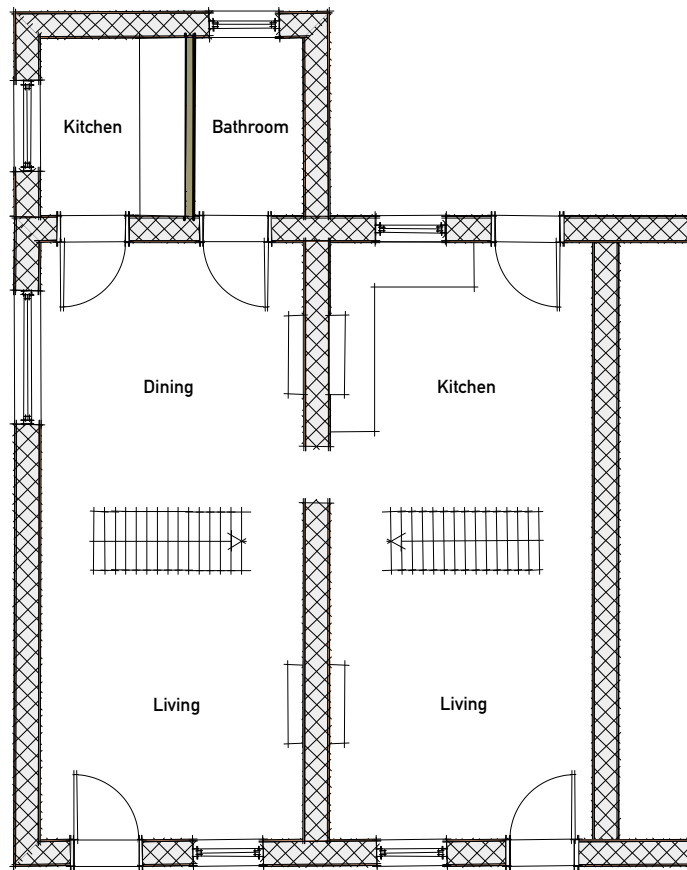

Front Elevation

Side Elevation

Rear Elevation

Rev	Date	Note
-----	------	------

West Avenue - Bolton Upon Dearne

Existing house plans and elevations

DWG Ref. H22-WA_002 | Drwn/Chckd By: CH | Scale - 1:200/1:100 | Date: 22/08/24 | Client: SMK