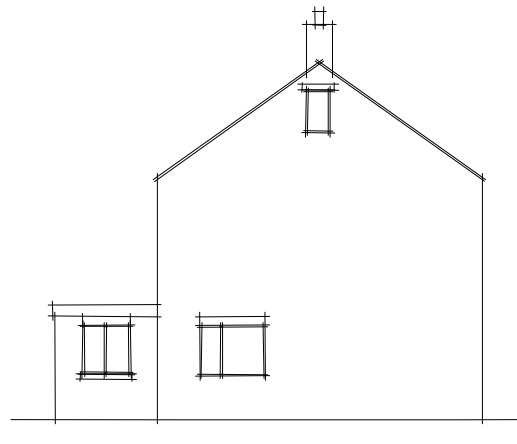

Front Elevation

Side Elevation

Rear Elevation

Rev	Date	Note
-----	------	------

West Avenue - Bolton Upon Dearne

Existing house plans and elevations

DWG Ref. H22-WA_002 | Drwn/Chckd By: CH | Scale - 1:200/1:100 | Date: 22/08/24 | Client: SMK