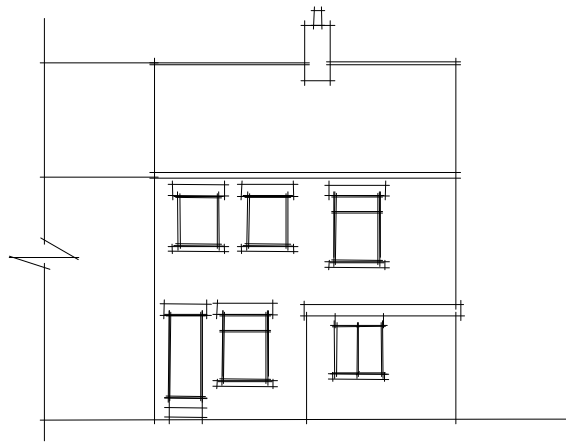

Front Elevation

Side Elevation

Rear Elevation

Rev	Date	Note
-----	------	------

West Avenue - Bolton Upon Dearne

Existing house plans and elevations

DWG Ref. H22-WA_002 | Drwn/Chckd By: CH | Scale - 1:200/1:100 | Date: 22/08/24 | Client: SMK