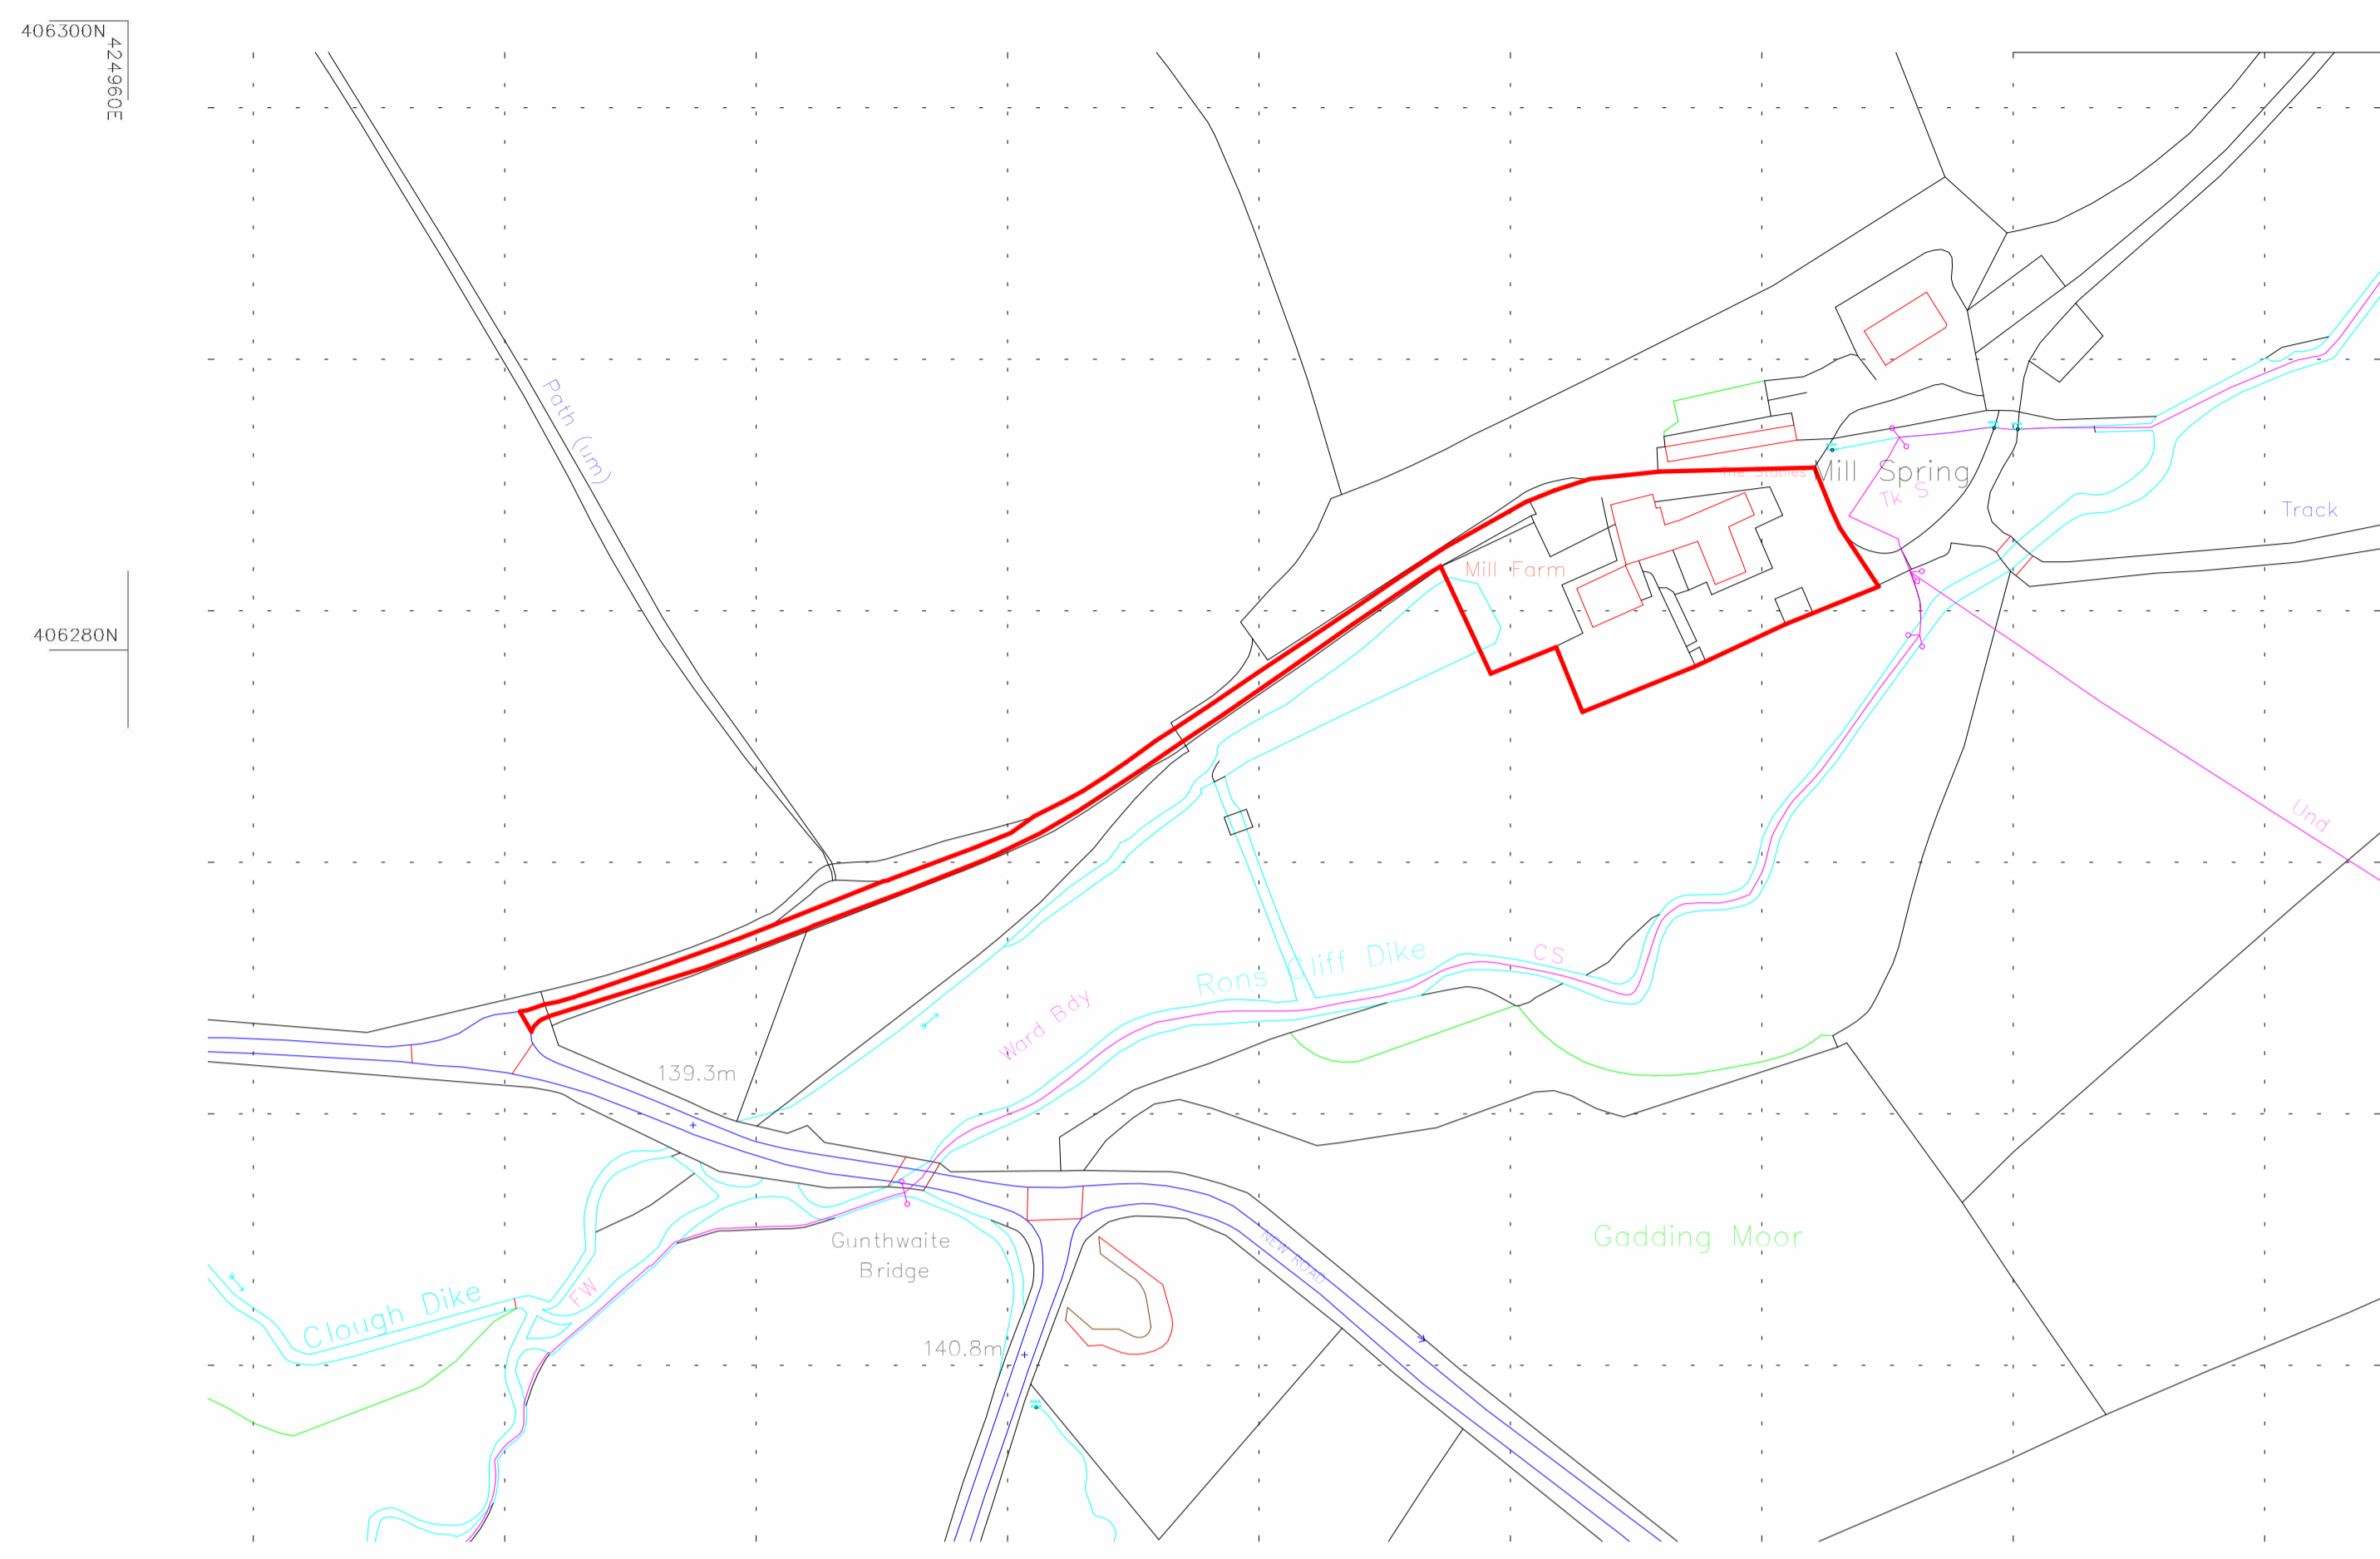

Existing Site Plan
1 : 200

Location Plan
1 : 1250

P02	added location plan	07.02.24	JW	RE
P01	for client comment	05.01.23	JW	RE
rev.	description	date	drawn	approved

project **Proposed Kitchen Annex at existing listed building**
at **Mill Farmhouse, Gunthwaite, Penistone, Sheffield, S36, 7GE**
for **Richard Nicholson - Cannon Hall Farm**

title **Site Layout as Existing and Location Plan**

number **22046 -22 -P02**
scale **As indicated**
size **A1**