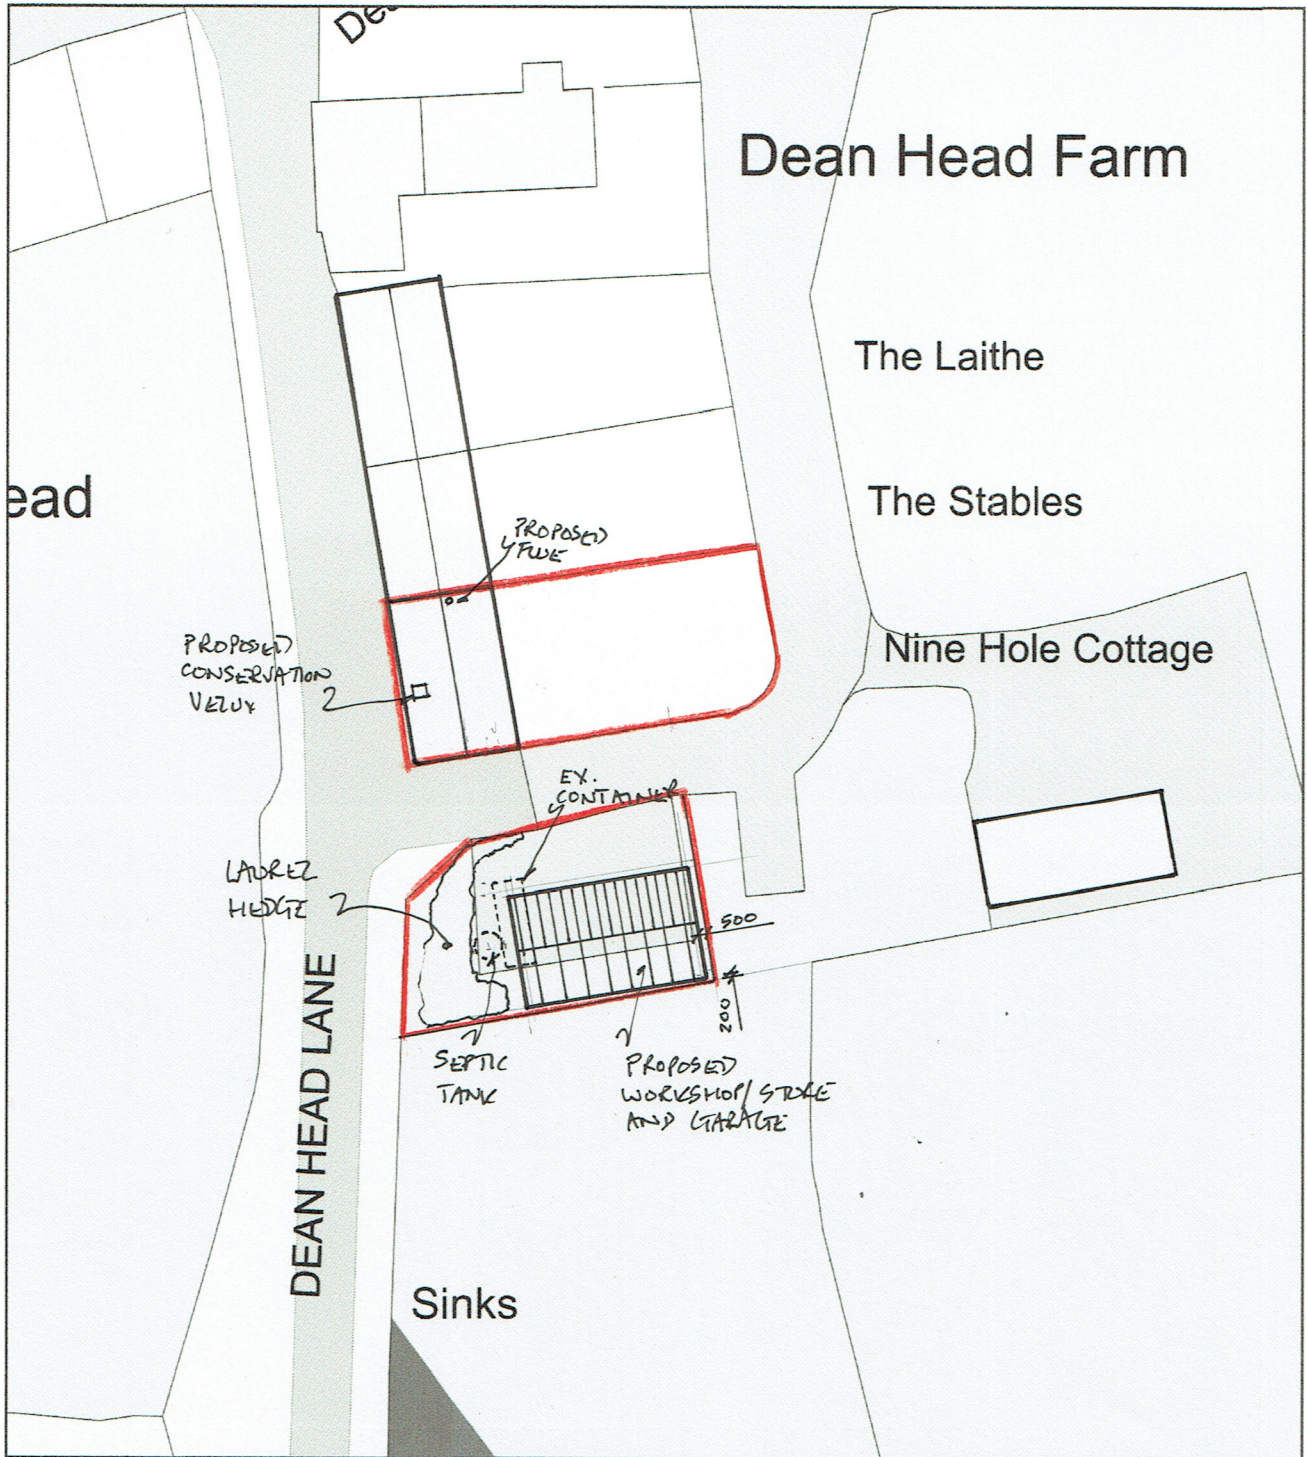

PROPOSED
Block Plan

Plan Produced for: Mr and Mrs Cottam

Date Produced: 10 Jan 2020

Plan Reference Number: TQRQM20010112918649

Scale: 1:500 @ A4