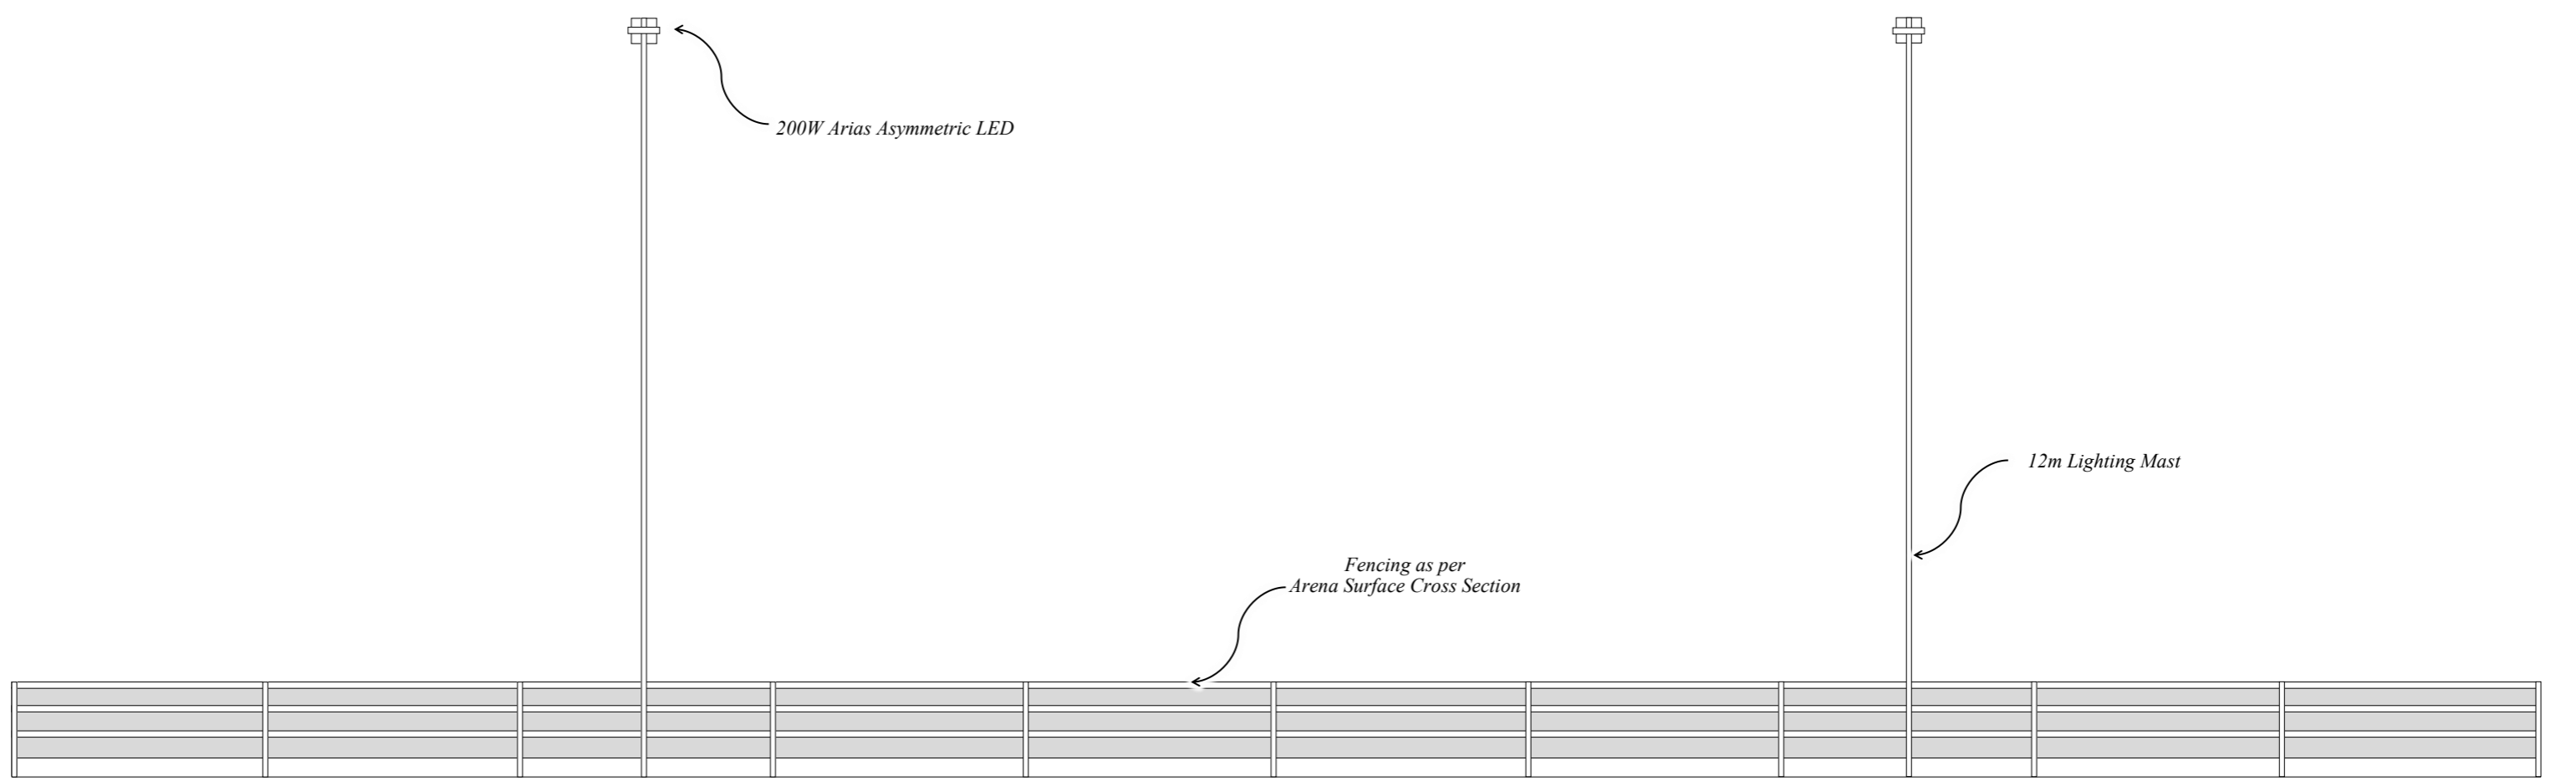

SOUTH EAST ELEVATION

NORTH WEST ELEVATION

SOUTH WEST AND NORTH EAST ELEVATIONS THE SAME

|   |                                    |              |   |
|---|------------------------------------|--------------|---|
| <b>Title:</b>   | <b>Notes:</b>                      | <b>Scale</b> |  |
| Proposed All-Weather Equestrian Arena at Lundhill Farm, Hemingfield, Barnsley S73 0PJ | Drawn to a planning standard only. | 1:100        |   |