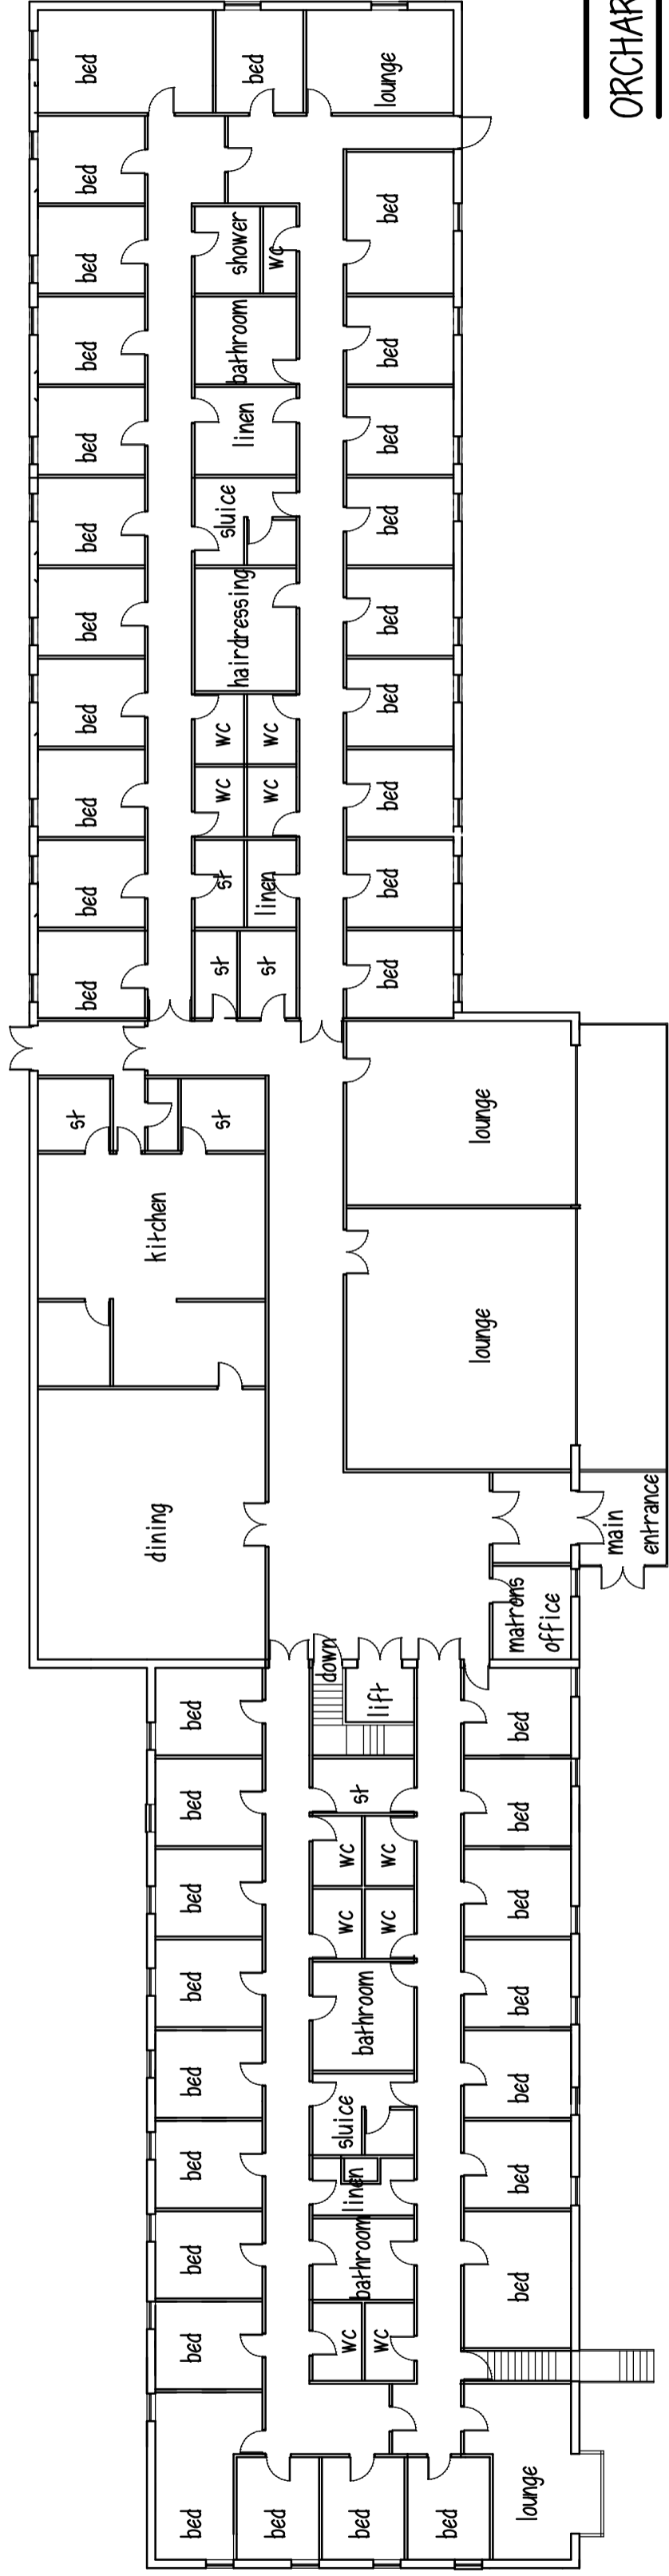

LOWER GROUND FLOOR

GROUND FLOOR

ORCHARD VIEW RES. HOME

ORCHARD VIEWS  
39 GAWBER RD  
BARNLSLEY

EXISTING FLOOR PLANS

1:2000/A2 JUNE 17

**Peter Thompson** M.B.I.A.T.  
Linwood  
Barnsley Road  
Dodworth  
Barnsley S753JR  
tel & fax  
01226  
201391