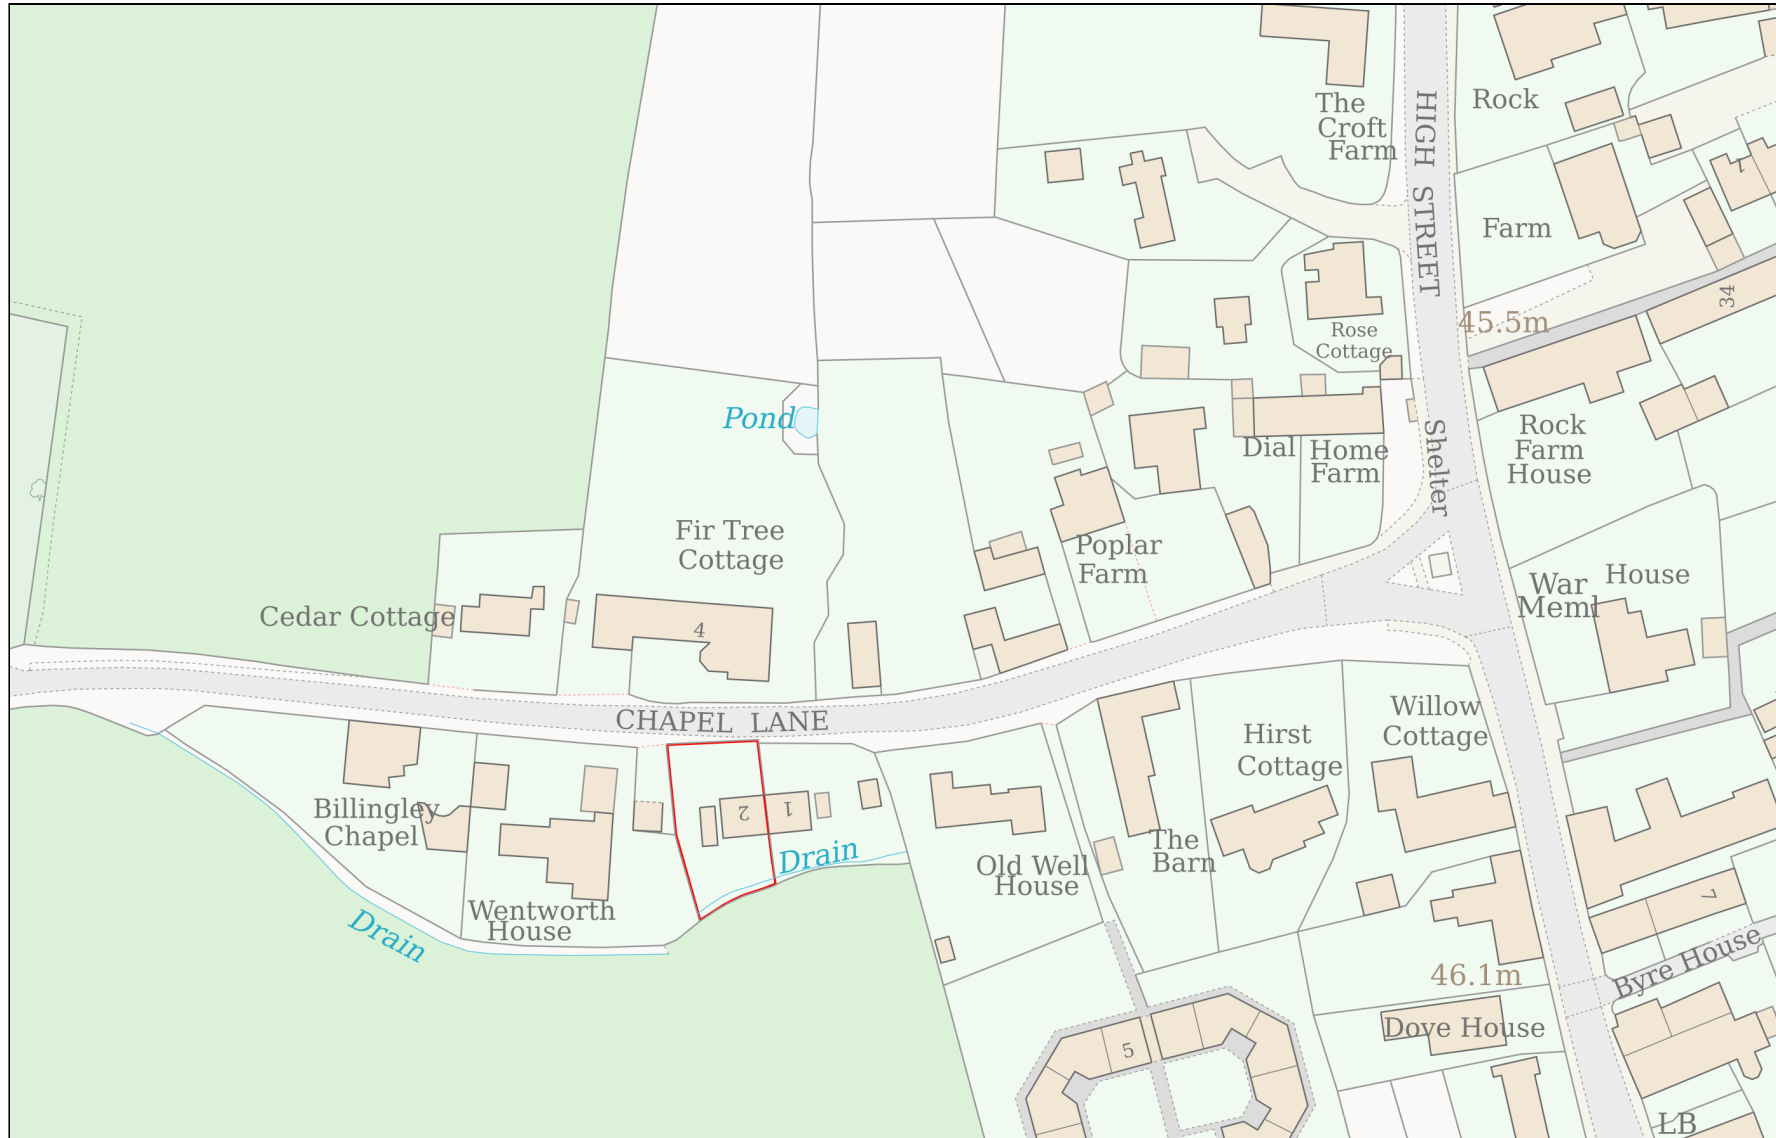

Location Plan

Site Address: 2, Chapel Lane, Billingley, Barnsley, S72 0HZ

Date Produced: 22-Apr-2026

Scale: 1:1250 @A4

Planning Portal Reference: PP-14871352v1