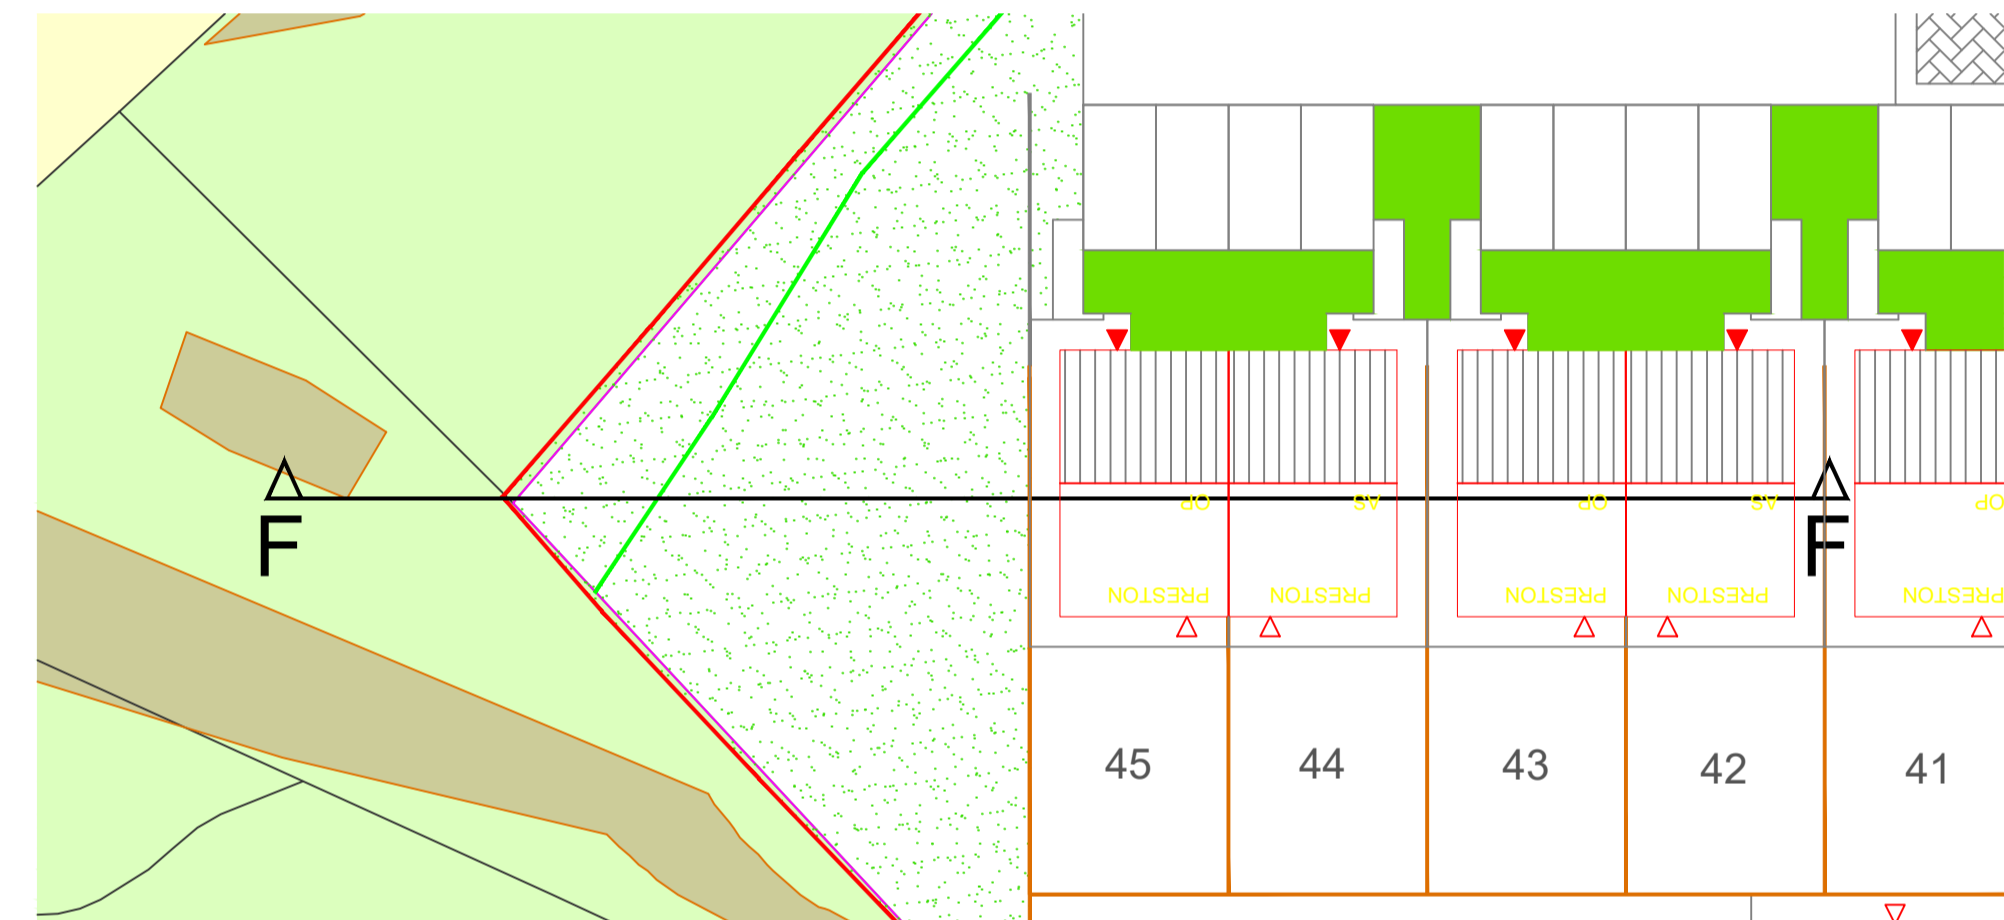

# Mount Vernon Road, Barnsley – Site Sections

Section E-E

Section F-F

Revision notes:		
Rev:	Date:	Notes:
A	03.07.19	Amended to suit revised files/External works drawing - CD

Revision notes:		
Rev:	Date:	Notes:
..	..	..

Revision notes:		
Rev:	Date:	Notes:
..	..	..

Date:	20.12.18
Scale @ A1:	1:100
Drawn By:	CD

Project:	Mount Vernon Road, Barnsley
Drawing Number:	Site Sections - 3 2019/114
Revision:	A

**OrionHomes**  
 SO GOOD TO COME HOME TO  
 Unit 5, Benton Office Park, Bennett Avenue,  
 Horbury, Wakefield, WF4 5RA, Tel: 01924 831030