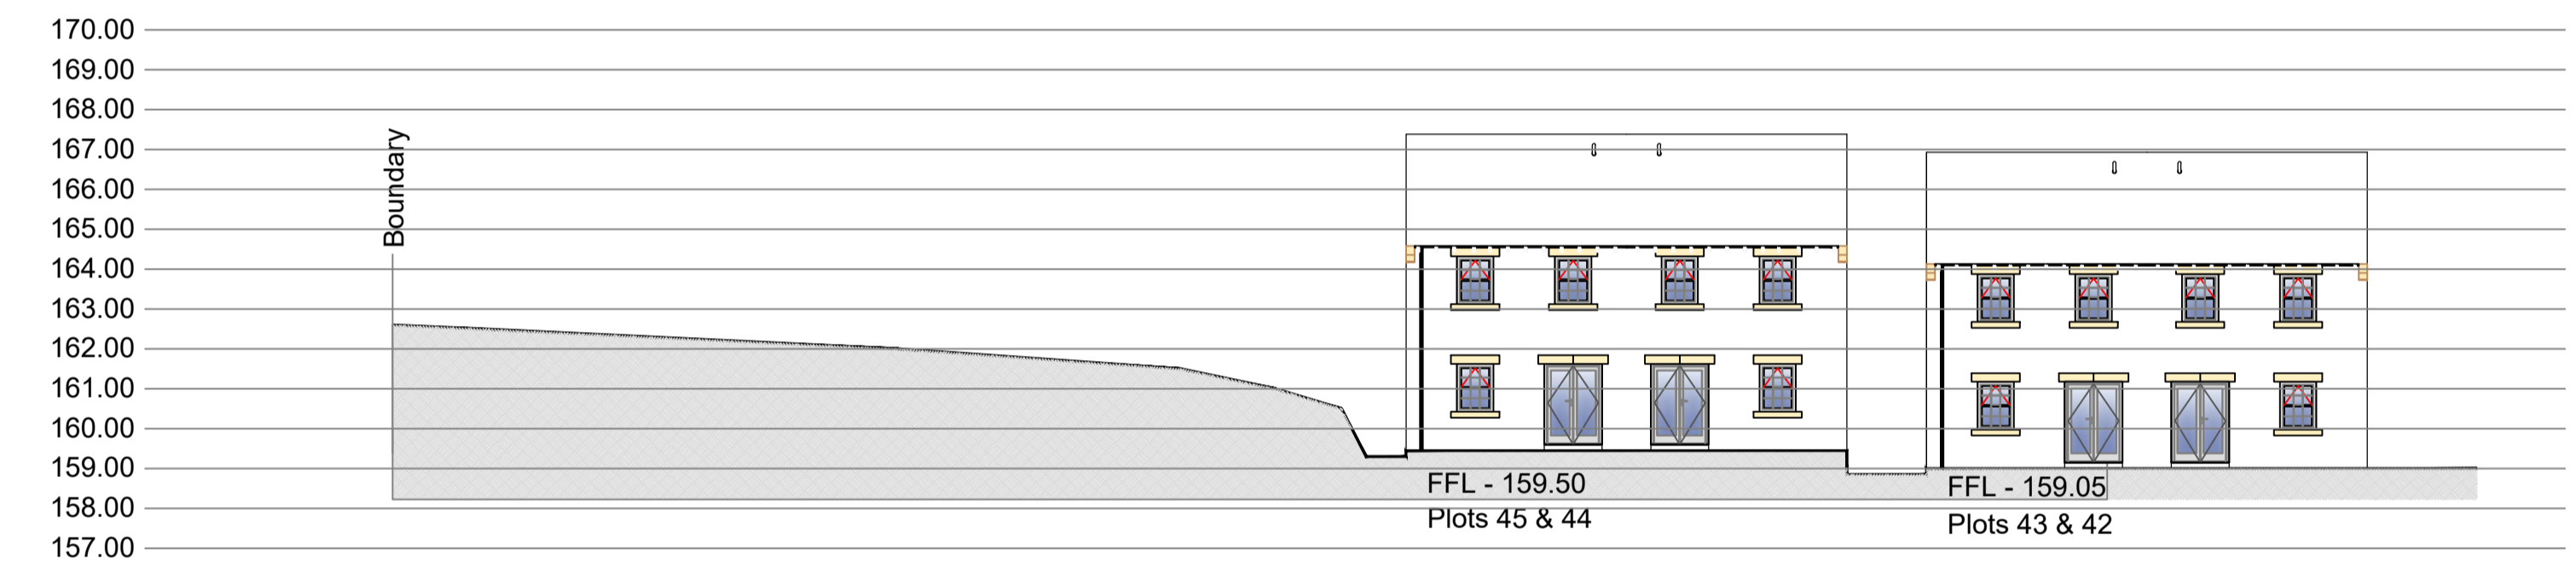

# Mount Vernon Road, Barnsley – Site Sections

Section E-E

Section F-F

Revision notes:		
Rev:	Date:	Notes:
A	03.07.19	Amended to suit revised files/External works drawing - CD

Revision notes:		
Rev:	Date:	Notes:
..	..	..

Revision notes:		
Rev:	Date:	Notes:
..	..	..

Date:	20.12.18
Scale @ A1:	1:100
Drawn By:	CD

Project:	Mount Vernon Road, Barnsley
Drawing Number:	Site Sections - 3 2019/114
Revision:	A

**OrionHomes**  
 SO GOOD TO COME HOME TO  
 Unit 5, Benton Office Park, Bennett Avenue,  
 Horbury, Wakefield, WF4 5RA, Tel: 01924 831030