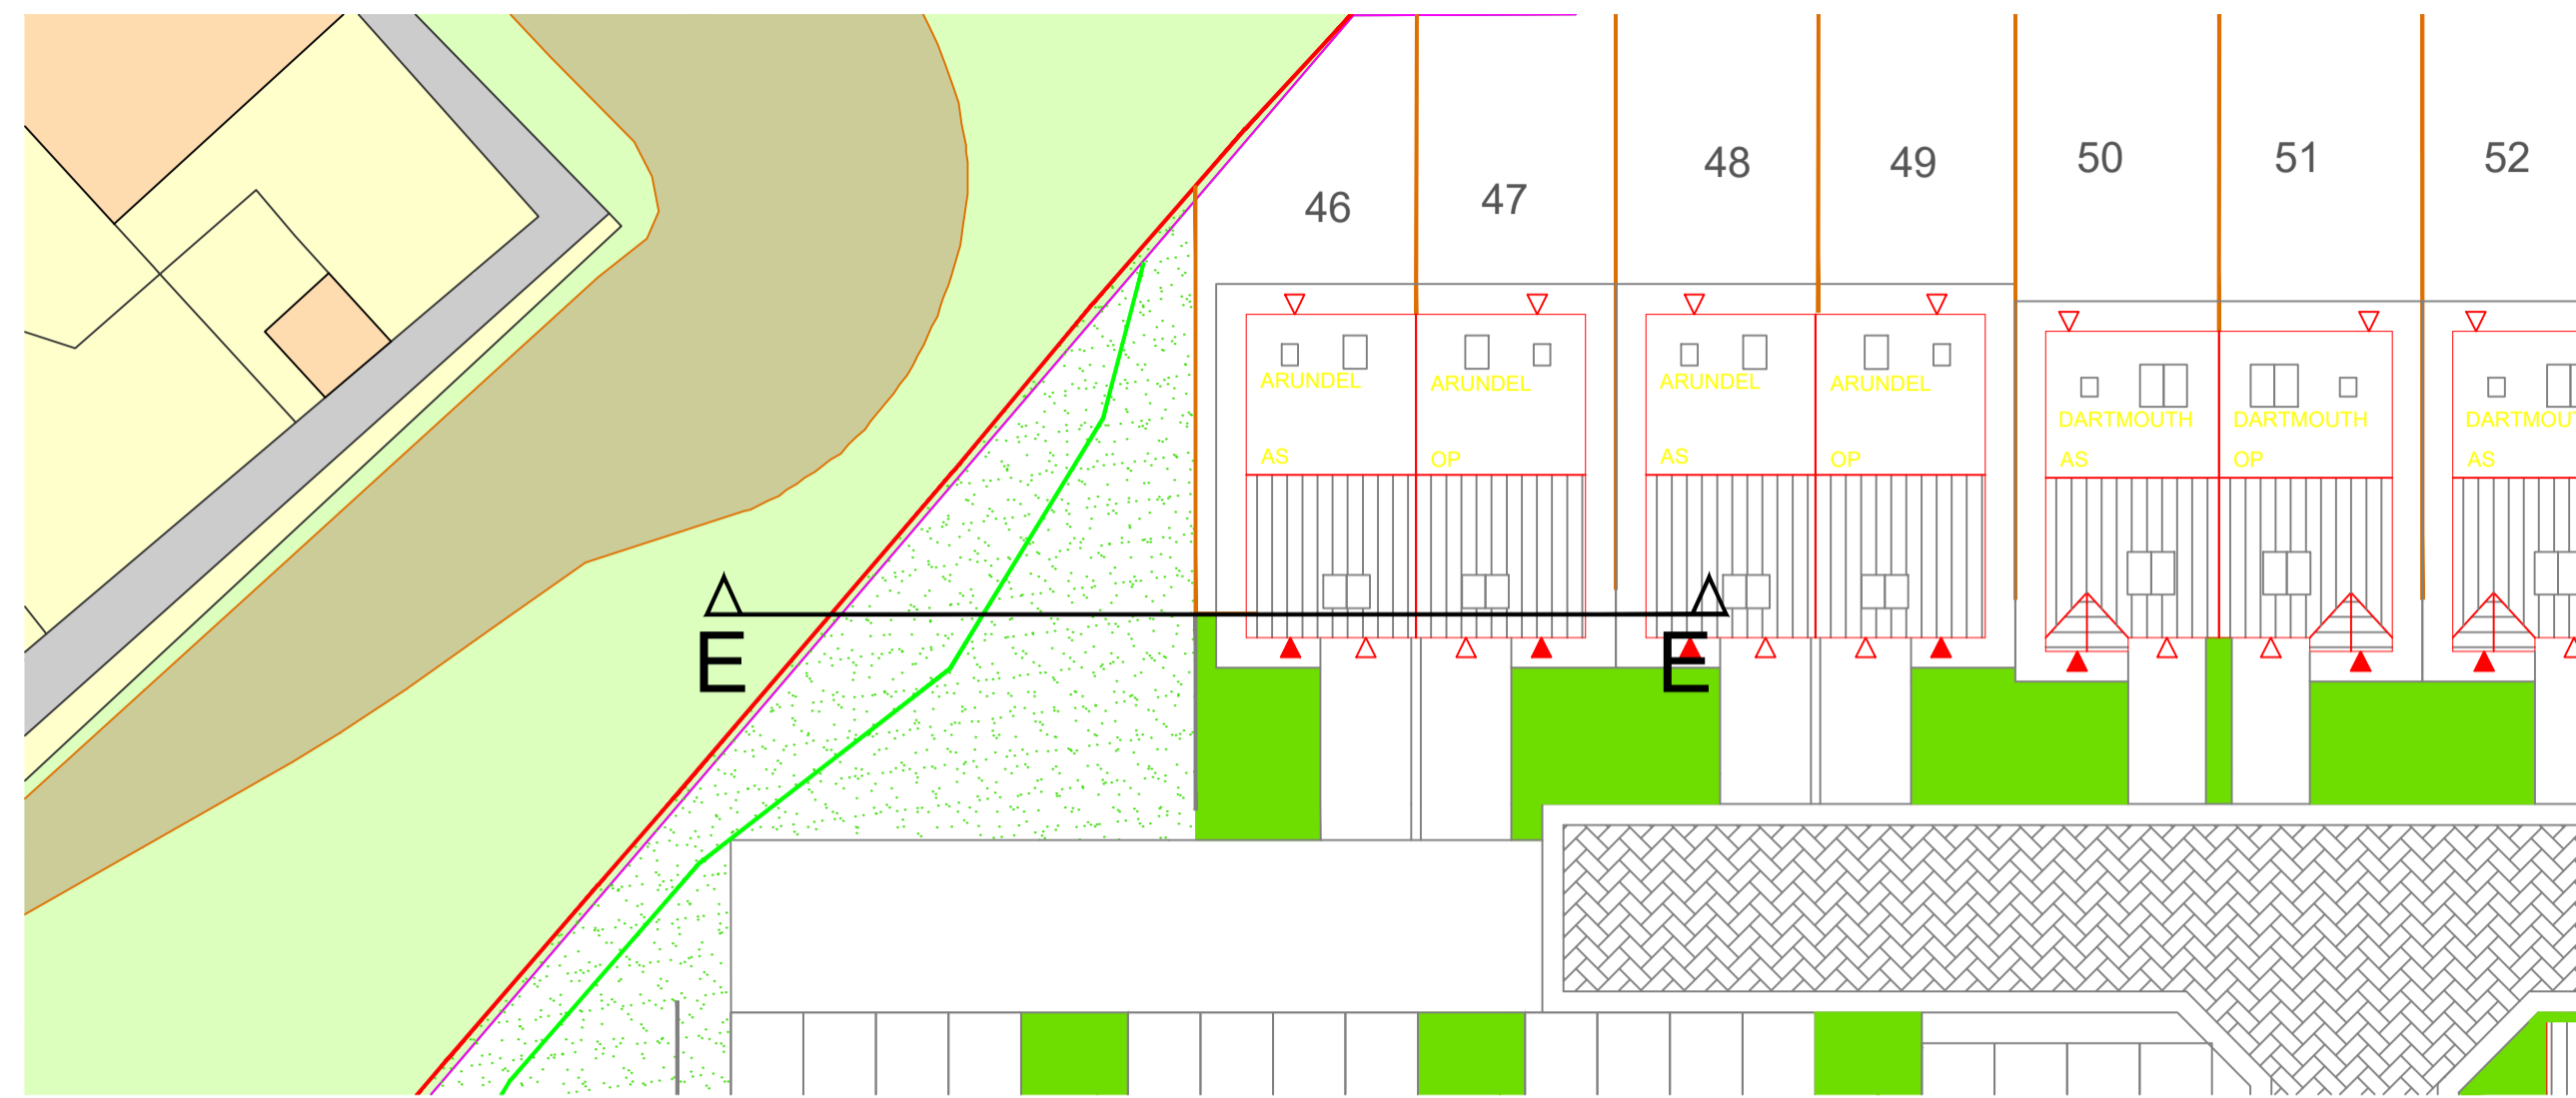

# Mount Vernon Road, Barnsley – Site Sections

Section E-E

Section F-F

Revision notes:		
Rev:	Date:	Notes:
A	03.07.19	Amended to suit revised files/External works drawing - CD

Revision notes:		
Rev:	Date:	Notes:
..	..	..

Revision notes:		
Rev:	Date:	Notes:
..	..	..

Date:	20.12.18
Scale @ A1:	1:100
Drawn By:	CD

Project:	Mount Vernon Road, Barnsley
Drawing Number:	Site Sections - 3 2019/114
Revision:	A

**OrionHomes**  
 SO GOOD TO COME HOME TO  
 Unit 5, Benton Office Park, Bennett Avenue,  
 Horbury, Wakefield, WF4 5RA, Tel: 01924 831030