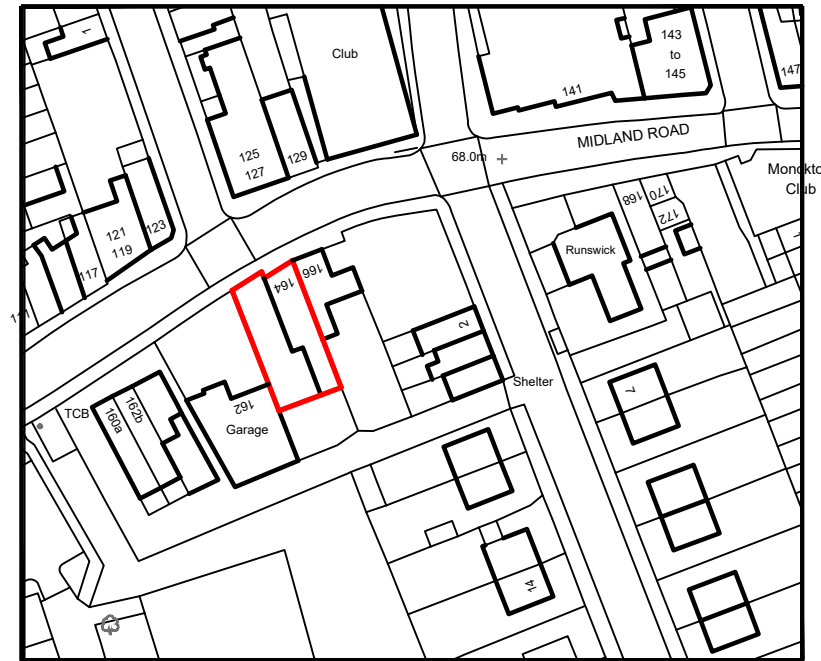

PROPOSED SITE PLAN Scale 1:200

LOCATION PLAN Scale 1:1250

JDM
ARCHITECTURAL
DESIGNS
 4 Chatswood Drive, Beeston, Leeds LS11 7 AH
 Tel 01132 765455 Mob 07950 289803
 jdmarchitecturaldesigns@gmail.com

Scale @ A3:
 see drg @ a3

Project:
PROPOSED SINGLE STOREY
SIDE EXTENSION AT 164
MIDLAND ROAD ROYSTON

Drawing Title:
SITE PLANS

Drg No :
101937/02

Date:
Oct 19