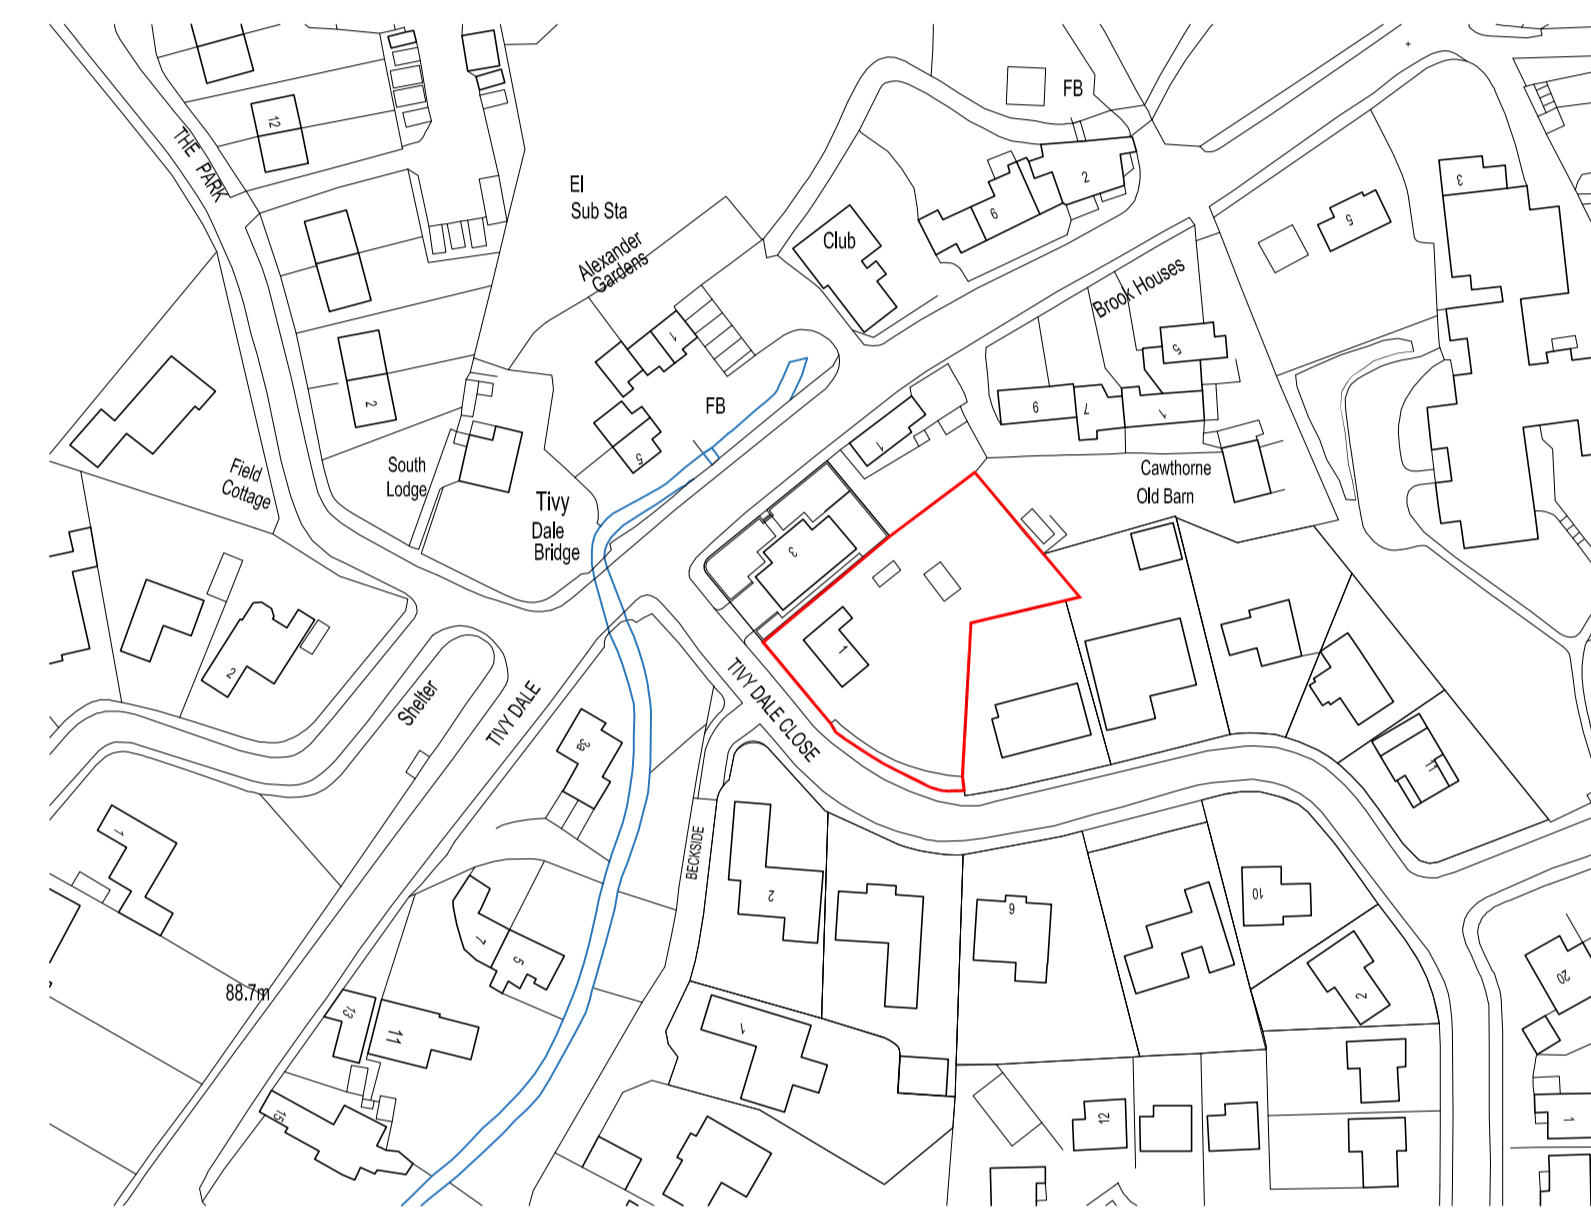

LOCATION PLAN
SCALE 1:1250

CODA
Bespoke

Sheffield - Manchester
www.codastudios.co.uk
0114 2794931
hello@codastudios.co.uk

Keptcastle Limited	Client
No.01 Tivy Dale Close	Job
No.01 Site and Location Plan	Title

DRAWN	CHECKED	DATE	SCALE	A3 ISSUE:	A1 ISSUE:
LC	AH	2018		-	AS SHOWN
REVISION	DRAWING STATUS	DRAWING NUMBER			
-	-	2648-001