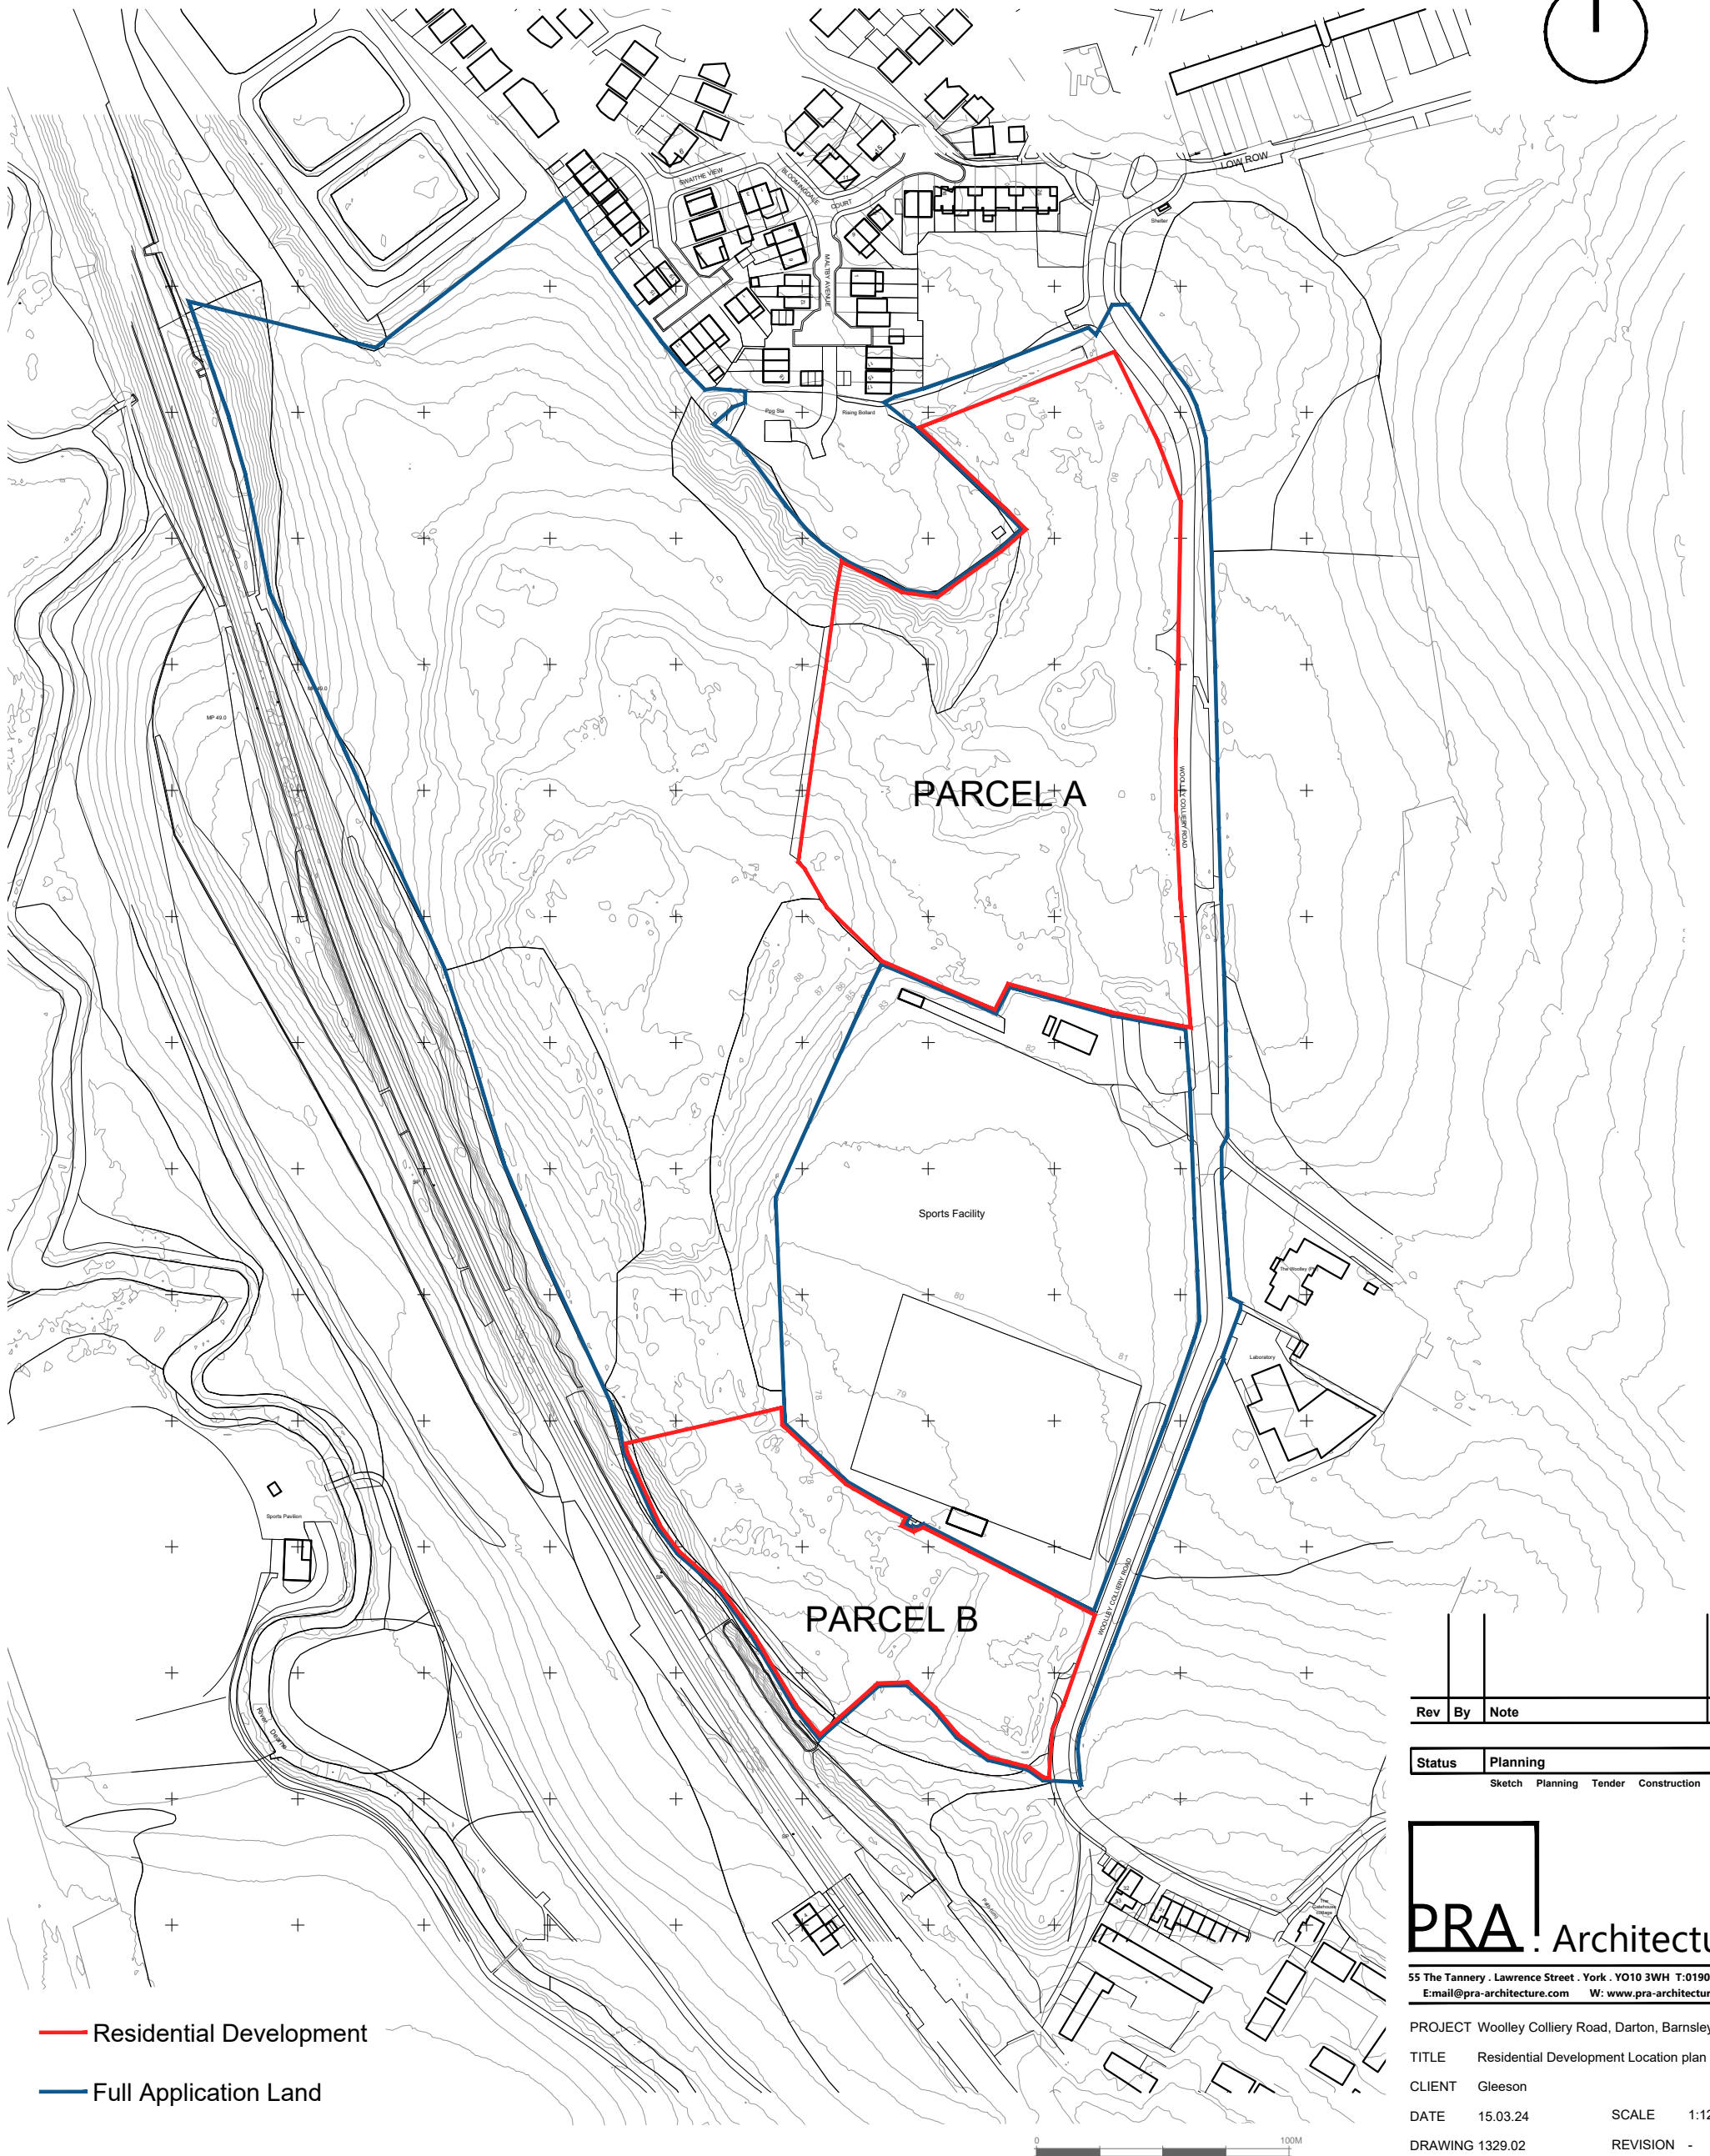

Woolley Colliery Road, Darton, Barnsley

gleeson

Rev	By	Note	Date

Status	Planning
Sketch Planning Tender Construction As Built	

PRA Architecture
55 The Tannery . Lawrence Street . York . YO10 3WH T:01904 653772
Email@pra-architecture.com W: www.pra-architecture.com

PROJECT Woolley Colliery Road, Darton, Barnsley
TITLE Residential Development Location plan
CLIENT Gleeson
DATE 15.03.24 SCALE 1:1250@A3
DRAWING 1329.02 REVISION -
DRAWN PB CHECKED SH

Do not scale from this drawing except for planning purposes. This drawing and any designs thereon are the copyright of PRA Architecture Ltd.

Residential Development Location Plan