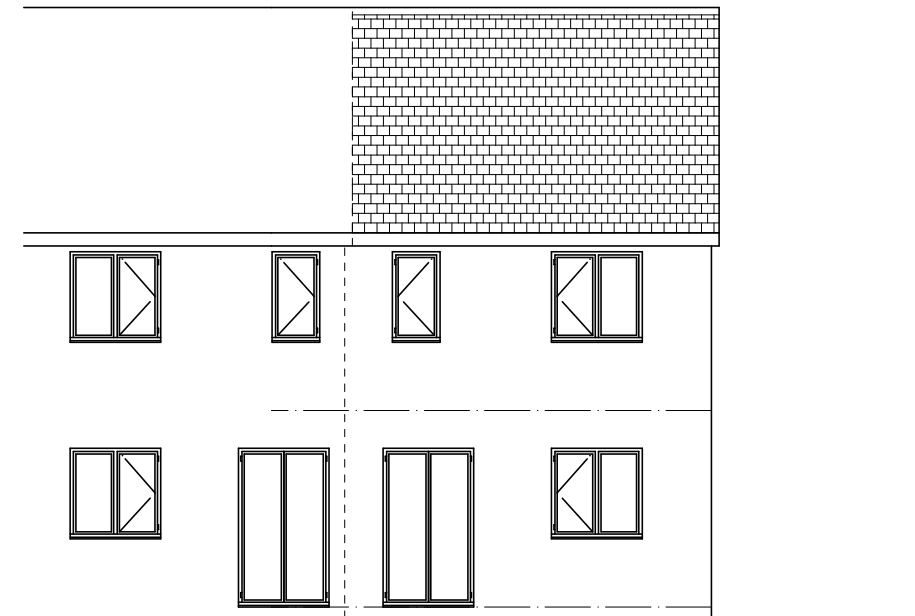

FIRST FLOOR

GROUND FLOOR

REAR ELEVATION

ROOF - concrete tiles to match
 WALLS - brick to match
 windows & doors - white Upvc

FRONT ELEVATION

SIDE ELEVATION

PROPOSED DWELLING
 ADJ 28 ST LUKES RD
 GRIMETHORPE
 S72 7FN

PLANS & ELEVATIONS

1:100@A3 NOV 20

Peter Thompson

"Linwood"
 Barnsley Road
 Dodworth

Barnsley S75 3JR m. 07973251730
 e-mail peter-thompson@hotmail.co.uk

t&f. 01226 201391