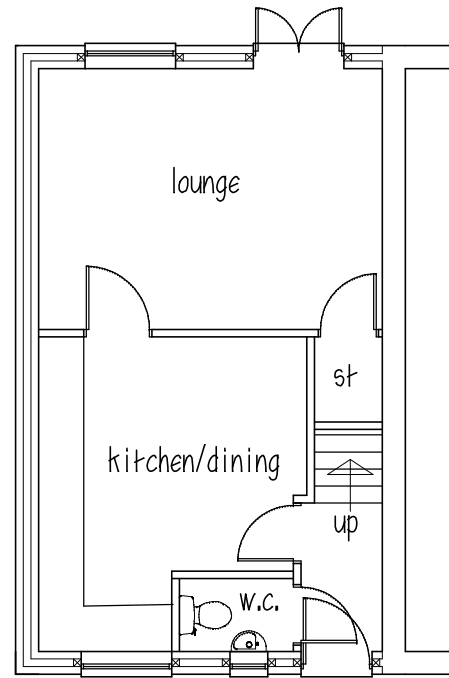

FIRST FLOOR

GROUND FLOOR

REAR ELEVATION

ROOF - concrete tiles to match
 WALLS - brick to match
 windows & doors - white Upvc

FRONT ELEVATION

SIDE ELEVATION

PROPOSED DWELLING
 ADJ 28 ST LUKES RD
 GRIMETHORPE
 S72 7FN

PLANS & ELEVATIONS

1:100@A3 NOV 20

Peter Thompson

"Linwood"
 Barnsley Road
 Dodworth

Barnsley S75 3JR m. 07973251730
 e-mail peter-thompson@hotmail.co.uk

t&f. 01226 201391