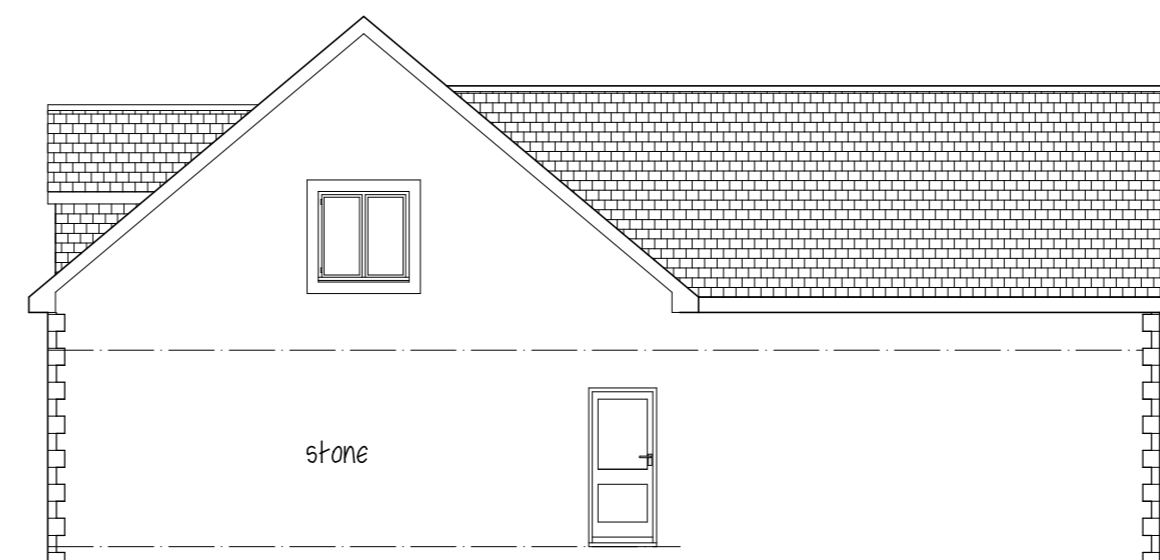

GROUND FLOOR

FIRST FLOOR

ROOF - art stone slate
 WALLS - natural coursed stone with
 art stone heads,cills, mullions and quoins
 windows & doors - brown Upvc with
 RW GOODS - black Upvc

Mr G BARLOW

PROPOSED BUNGALOW
 BURTON GRANGE NURSERY SITE
 ABBEY LANE
 LUNDWOOD