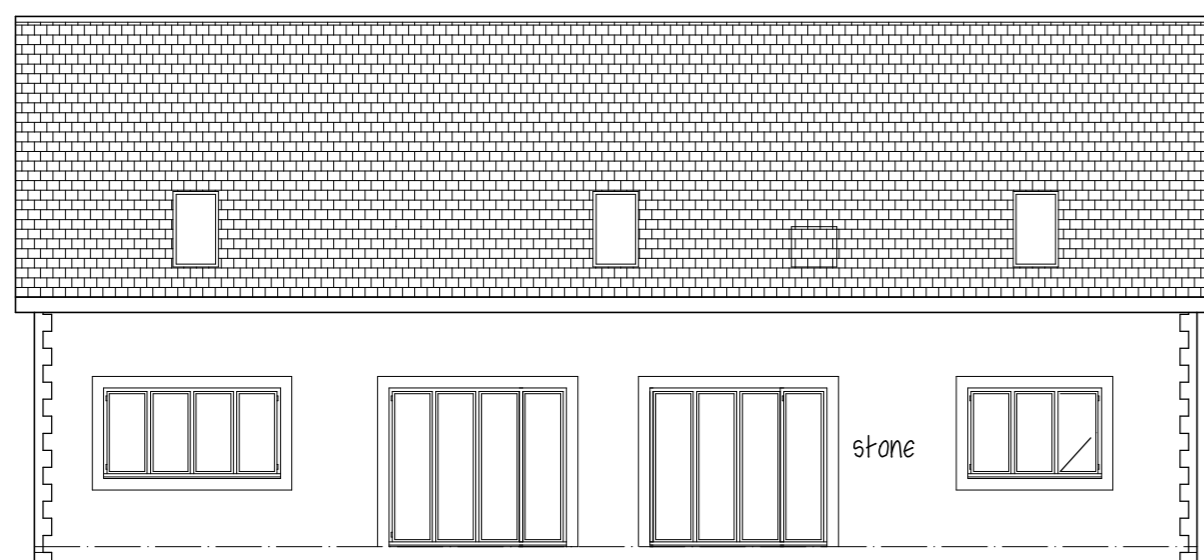

GROUND FLOOR

FIRST FLOOR

ROOF - art stone slate
 WALLS - natural coursed stone with
 art stone heads,cills, mullions and quoins
 windows & doors - brown Upvc with
 RW GOODS - black Upvc

Mr G BARLOW

PROPOSED BUNGALOW
 BURTON GRANGE NURSERY SITE
 ABBEY LANE
 LUNDWOOD