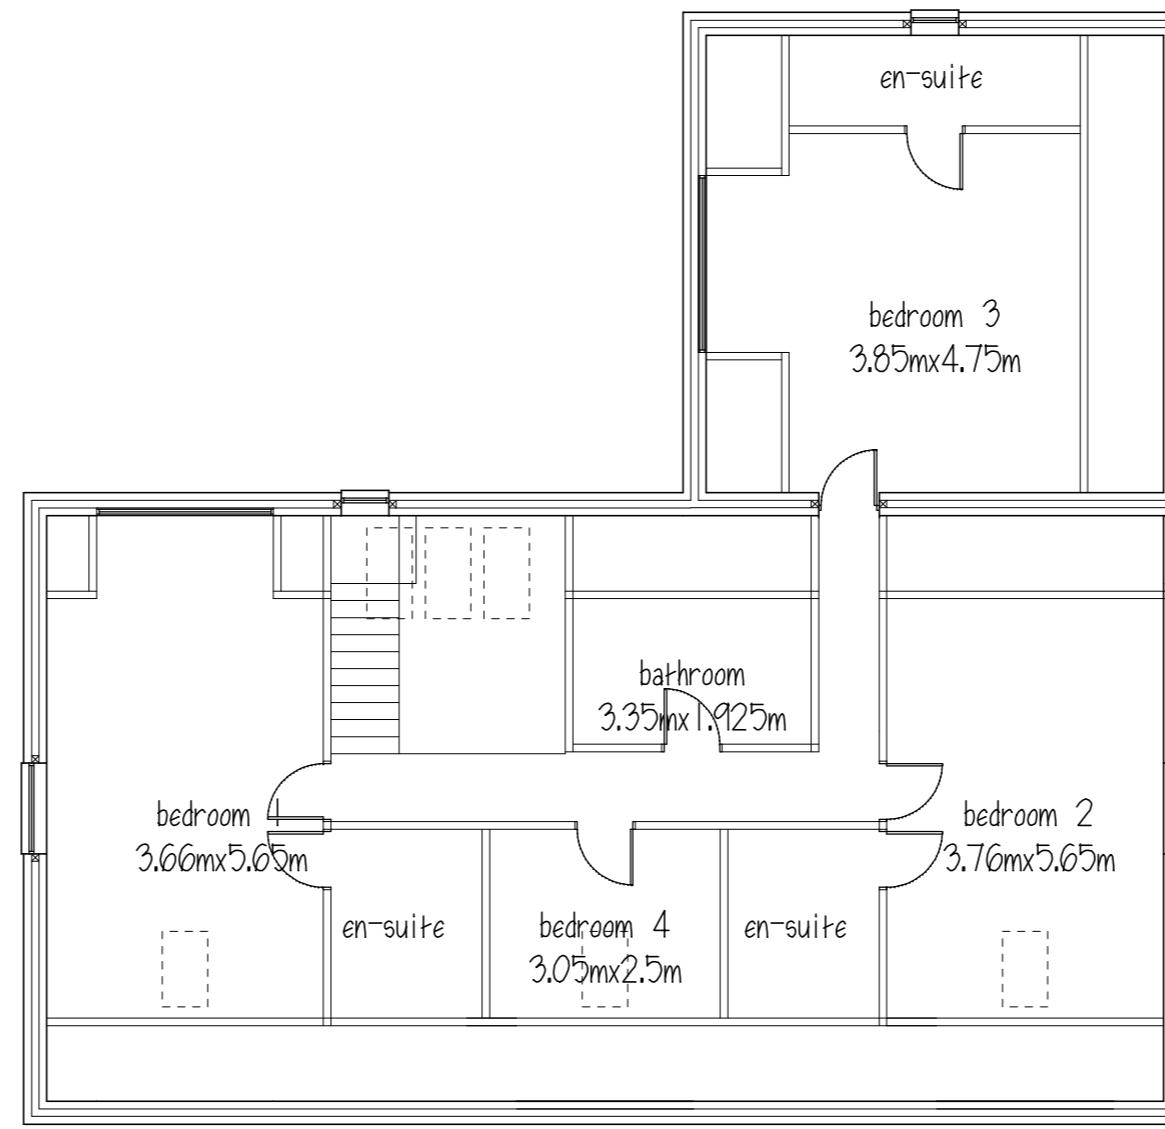

GROUND FLOOR

FIRST FLOOR

ROOF - art stone slate
 WALLS - natural coursed stone with
 art stone heads,cills, mullions and quoins
 windows & doors - brown Upvc with
 RW GOODS - black Upvc

Mr G BARLOW

PROPOSED BUNGALOW
 BURTON GRANGE NURSERY SITE
 ABBEY LANE
 LUNDWOOD