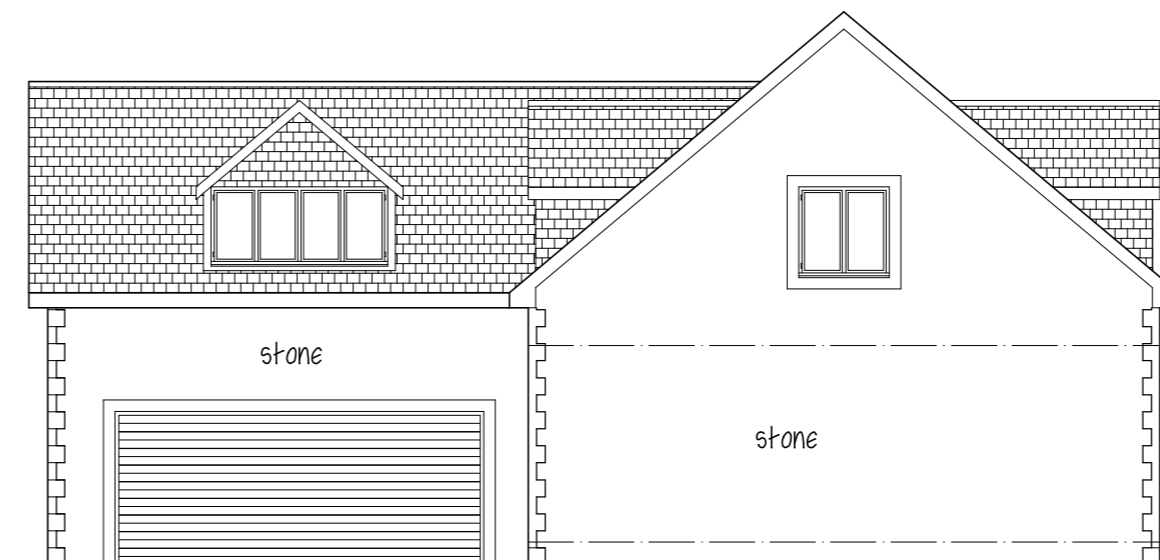

GROUND FLOOR

FIRST FLOOR

ROOF - art stone slate
 WALLS - natural coursed stone with
 art stone heads,cills, mullions and quoins
 windows & doors - brown Upvc with
 RW GOODS - black Upvc

Mr G BARLOW

PROPOSED BUNGALOW
 BURTON GRANGE NURSERY SITE
 ABBEY LANE
 LUNDWOOD