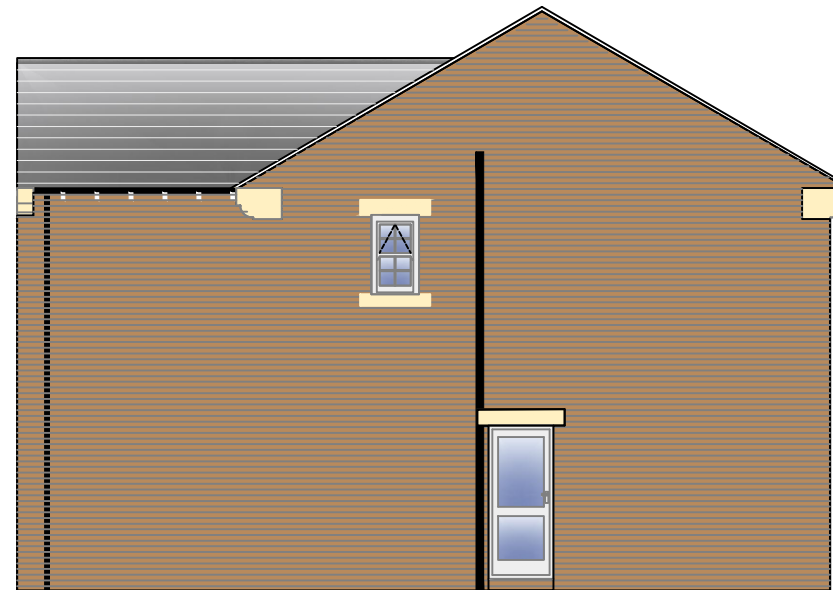

THE CONISTON (OP)

Revision notes:		
Rev:	Date:	Notes:

Revision notes:		
Rev:	Date:	Notes:

Revision notes:		
Rev:	Date:	Notes:

Date:	26.01.18
Scale @ A3:	1:100
Drawn By:	CD

Project:	THE CONISTON (OP) - PLANNING
Drawing Number:	01/2017/273
Revision:	/

OrionHomes
 SO GOOD TO COME HOME TO
 Unit 5, Benton Office Park, Bennett Avenue,
 Horbury, Wakefield, WF4 5RA, Tel: 01924 831030