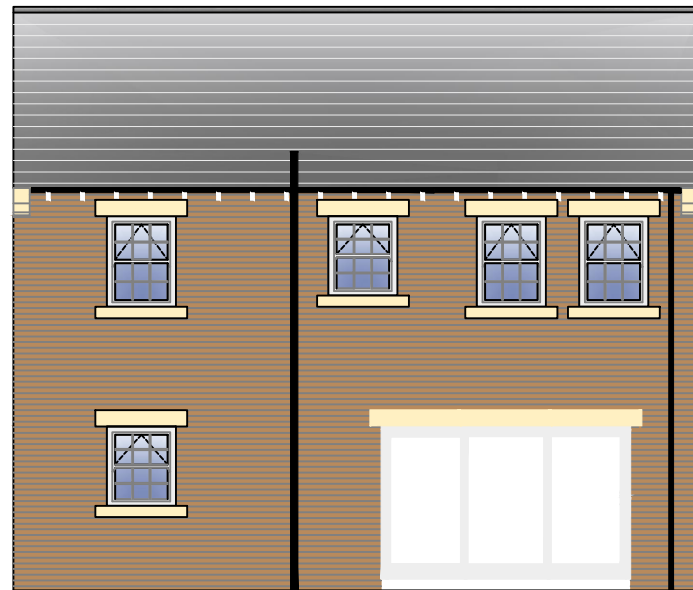

THE CONISTON (OP)

Revision notes:		
Rev:	Date:	Notes:

Revision notes:		
Rev:	Date:	Notes:

Revision notes:		
Rev:	Date:	Notes:

Date:	26.01.18
Scale @ A3:	1:100
Drawn By:	CD

Project:	THE CONISTON (OP) - PLANNING
Drawing Number:	01/2017/273
Revision:	/

OrionHomes
 SO GOOD TO COME HOME TO
 Unit 5, Benton Office Park, Bennett Avenue,
 Horbury, Wakefield, WF4 5RA, Tel: 01924 831030