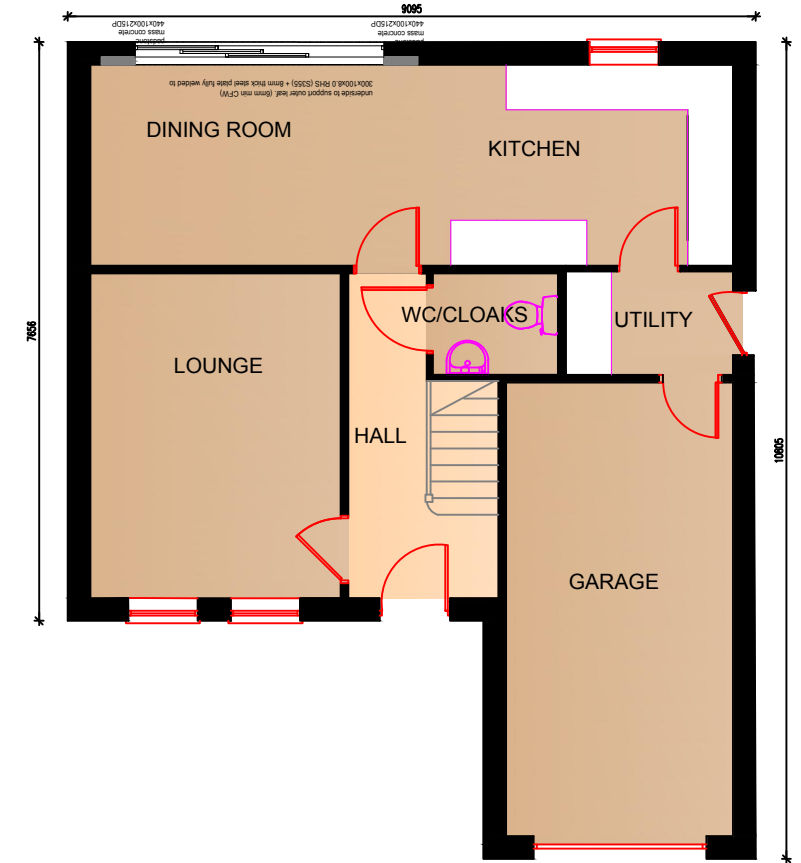

THE CONISTON (OP)

Revision notes:		
Rev:	Date:	Notes:

Revision notes:		
Rev:	Date:	Notes:

Revision notes:		
Rev:	Date:	Notes:

Date:	26.01.18
Scale @ A3:	1:100
Drawn By:	CD

Project:	THE CONISTON (OP) - PLANNING
Drawing Number:	01/2017/273
Revision:	/