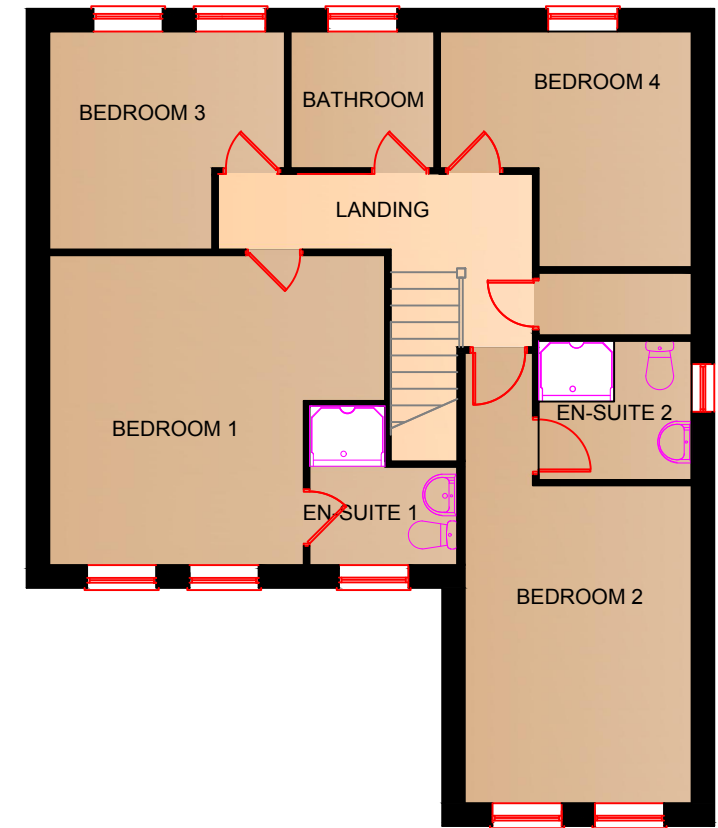

THE CONISTON (OP)

Revision notes:		
Rev:	Date:	Notes:

Revision notes:		
Rev:	Date:	Notes:

Revision notes:		
Rev:	Date:	Notes:

Date:	26.01.18
Scale @ A3:	1:100
Drawn By:	CD

Project:	THE CONISTON (OP) - PLANNING
Drawing Number:	01/2017/273
Revision:	/

OrionHomes
 SO GOOD TO COME HOME TO
 Unit 5, Benton Office Park, Bennett Avenue,
 Horbury, Wakefield, WF4 5RA, Tel: 01924 831030