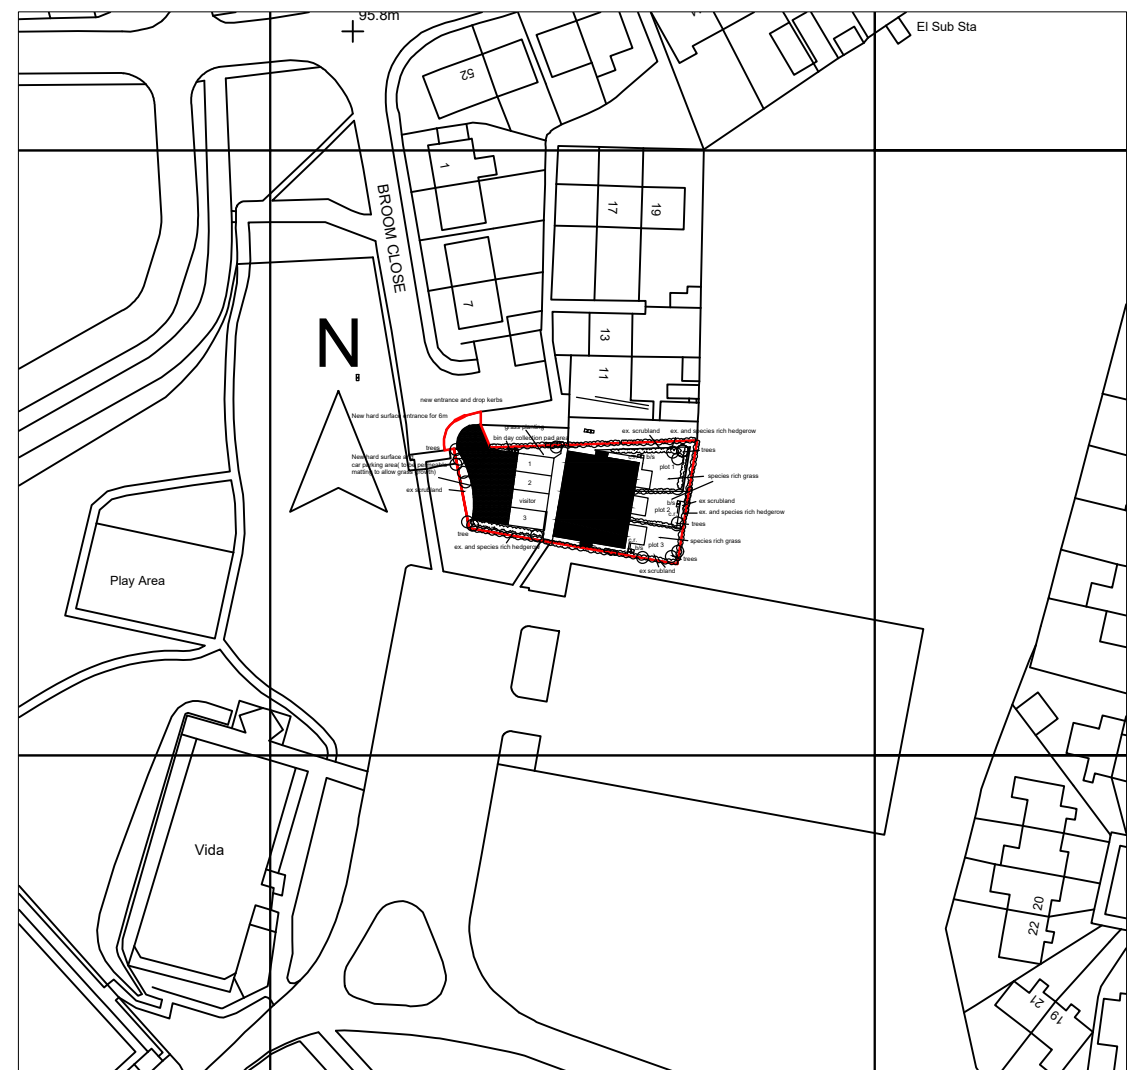

Site Plan 1:500

Site Location Plan 1:1250

**Proposed Three replacement terraced Dormer Bungalows
9 Broom Close, Kendray
Planning- Proposed
Prints to scale on A3 paper**

JK PLANNING AND DESIGN SERVICE LTD

6 Fair Holme View, Armthorpe, Doncaster, DN3 3TW

Tel: 01302 830436

Email: jasonkirk5@aol.com