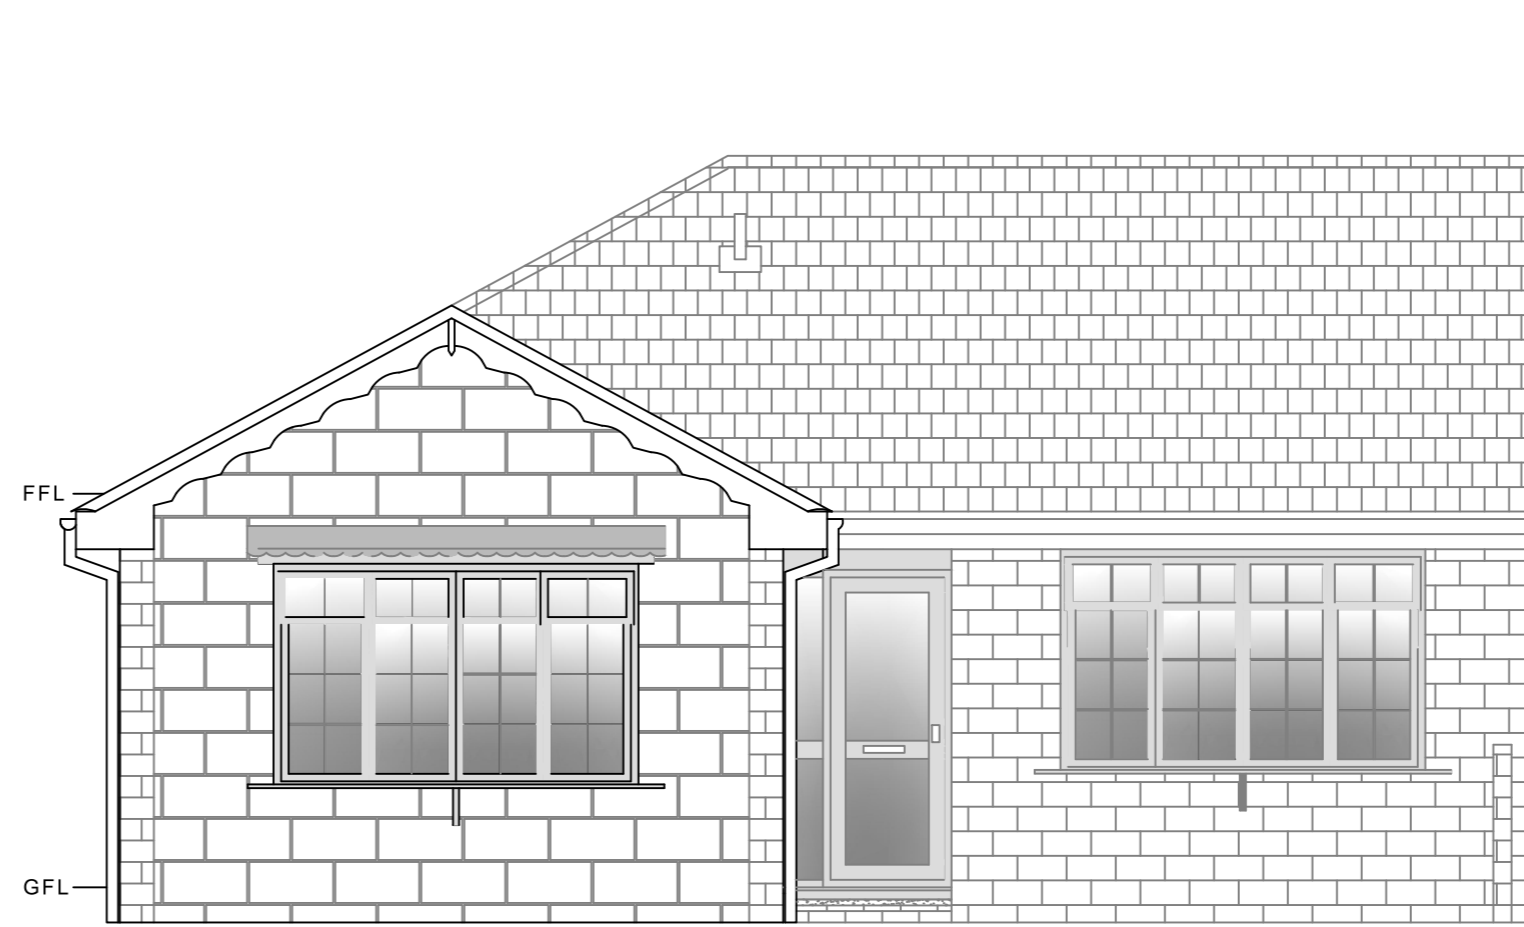

**Existing Front
Elevation** Scale 1:50

**Proposed Front
Elevation** Scale 1:50

**Existing Rear
Elevation** Scale 1:50

**Proposed Rear
Elevation** Scale 1:50

Rev.	Date	Revision Details

Pole Star Property Services Ltd
5 Long Meadows, Everton,
Doncaster, DN10 5BL
Tel: 07551050402
e-mail: info@polestarpropertyservices.co.uk
www.polestarpropertyservices.co.uk

Client: Mrs Janet Wild

Project: 48 Lynwood Drive,
Carlton, Barnsley

Title: Existing & Proposed
Front & Rear Elevations

Scale: 1:50 @ A2

Date: November 2017

Drawn: C.Mason

Drg No: 117 - 02