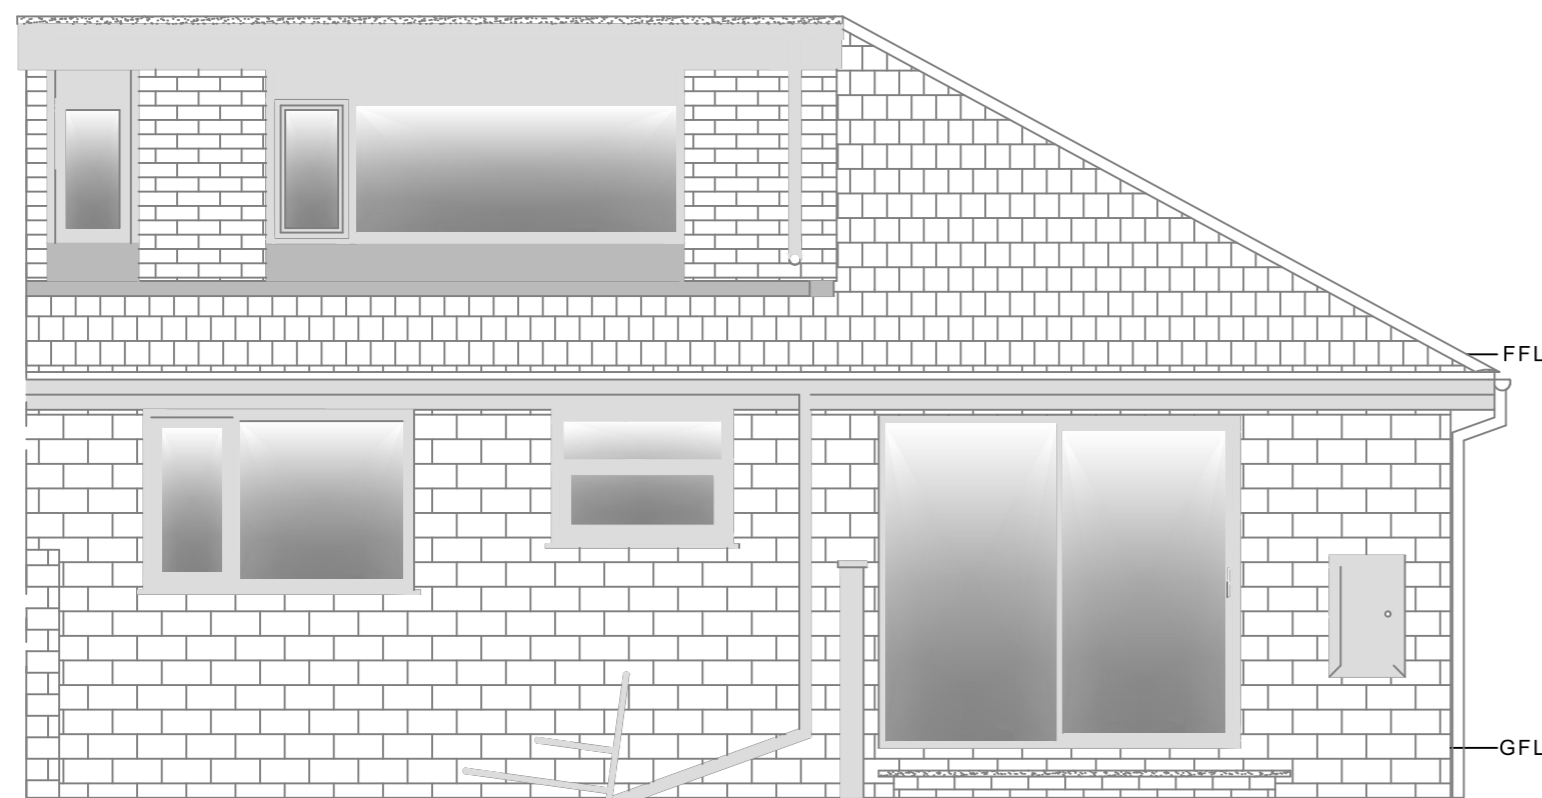

**Existing Front
Elevation** Scale 1:50

**Proposed Front
Elevation** Scale 1:50

**Existing Rear
Elevation** Scale 1:50

**Proposed Rear
Elevation** Scale 1:50

Rev.	Date	Revision Details

Pole Star Property Services Ltd
5 Long Meadows, Everton,
Doncaster, DN10 5BL
Tel: 07551050402
e-mail: info@polestarpropertyservices.co.uk
www.polestarpropertyservices.co.uk

Client: Mrs Janet Wild

Project: 48 Lynwood Drive,
Carlton, Barnsley

Title: Existing & Proposed
Front & Rear Elevations

Scale: 1:50 @ A2

Date: November 2017

Drawn: C.Mason

Drg No: 117 - 02