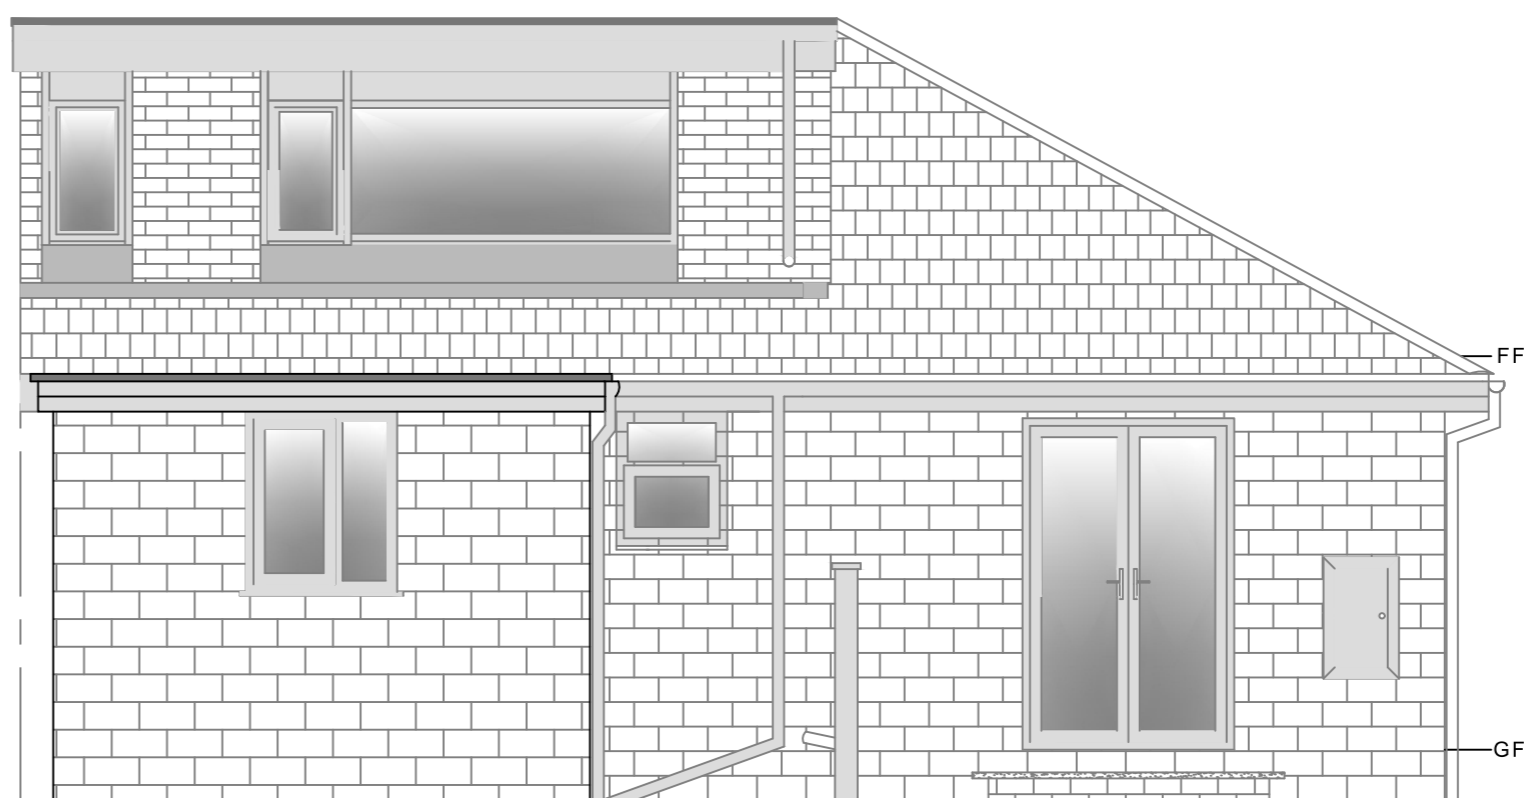

**Existing Front
Elevation** Scale 1:50

**Proposed Front
Elevation** Scale 1:50

**Existing Rear
Elevation** Scale 1:50

**Proposed Rear
Elevation** Scale 1:50

Rev.	Date	Revision Details

Pole Star Property Services Ltd
5 Long Meadows, Everton,
Doncaster, DN10 5BL
Tel: 07551050402
e-mail: info@polestarpropertyservices.co.uk
www.polestarpropertyservices.co.uk

Client: Mrs Janet Wild

Project: 48 Lynwood Drive,
Carlton, Barnsley

Title: Existing & Proposed
Front & Rear Elevations

Scale: 1:50 @ A2

Date: November 2017

Drawn: C.Mason

Drg No: 117 - 02