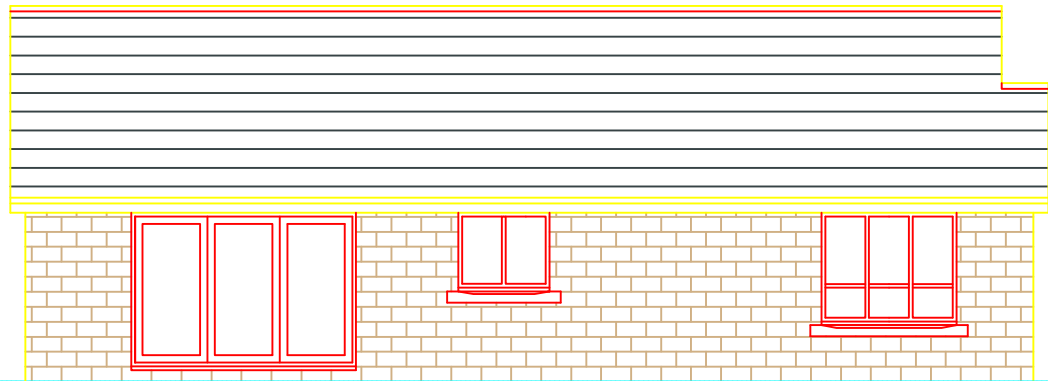

NORTH EAST ELEVATION

NORTH WEST ELEVATION

SOUTH WEST ELEVATION

SOUTH EAST ELEVATION

PLAN

		OFFICE ONE, DRILL HALL, 11 EASTGATE, BARNSELY, S70 2EU		Phone: 01226 208482 Email: info@whiteagus.co.uk Web: www.whiteagus.co.uk	
Project. RESIDENTIAL DEVELOPMENT AT ROYSTON W.M.C. CHURCH STREET ROYSTON, BARNSELY			Client. AVEY HOMES LTD		
Drawing Title. PLANS AND ELEVATIONS PLOT 4			Date. JUNE 2024	Scale. 1:100 @ A3	
Ref. 23-227		Dwg. No. 04	Rev. B		
Date	Suffix	Description	Date	Suffix	Description
19/07/2024	A	REVISED TO ELECTRIC CABLE POSITION			
12-02-25	B	SITE PLAN REMOVED			