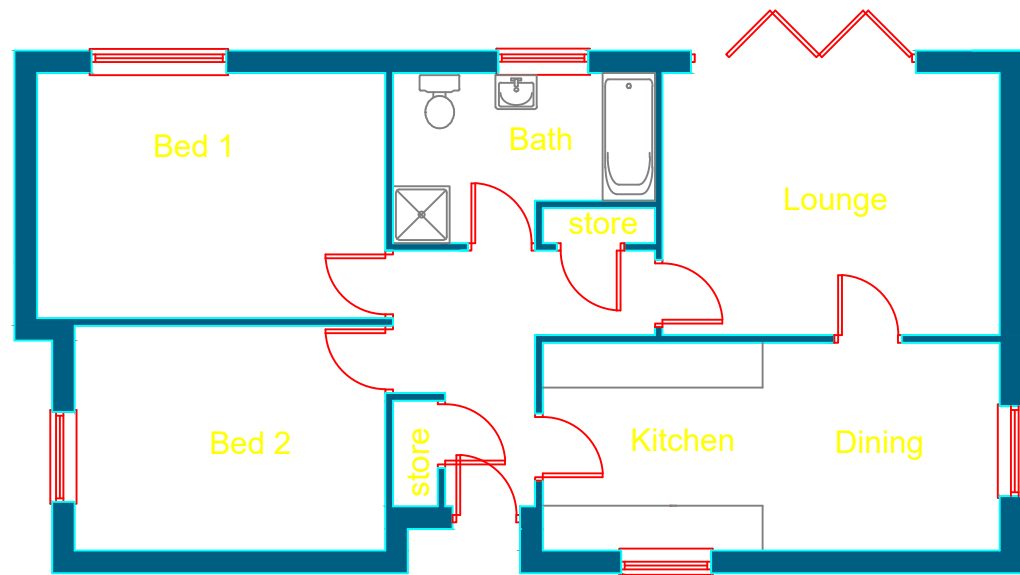

NORTH EAST ELEVATION

NORTH WEST ELEVATION

SOUTH WEST ELEVATION

SOUTH EAST ELEVATION

PLAN

		OFFICE ONE, DRILL HALL, 11 EASTGATE, BARNSELY, S70 2EU		Phone: 01226 208482 Email: info@whiteagus.co.uk Web: www.whiteagus.co.uk	
Project. RESIDENTIAL DEVELOPMENT AT ROYSTON W.M.C. CHURCH STREET ROYSTON, BARNSELY			Client. AVEY HOMES LTD		
Drawing Title. PLANS AND ELEVATIONS PLOT 4			Date. JUNE 2024	Scale. 1:100 @ A3	
Ref. 23-227		Dwg. No. 04	Rev. B		
Date	Suffix	Description	Date	Suffix	Description
19/07/2024	A	REVISED TO ELECTRIC CABLE POSITION			
12-02-25	B	SITE PLAN REMOVED			