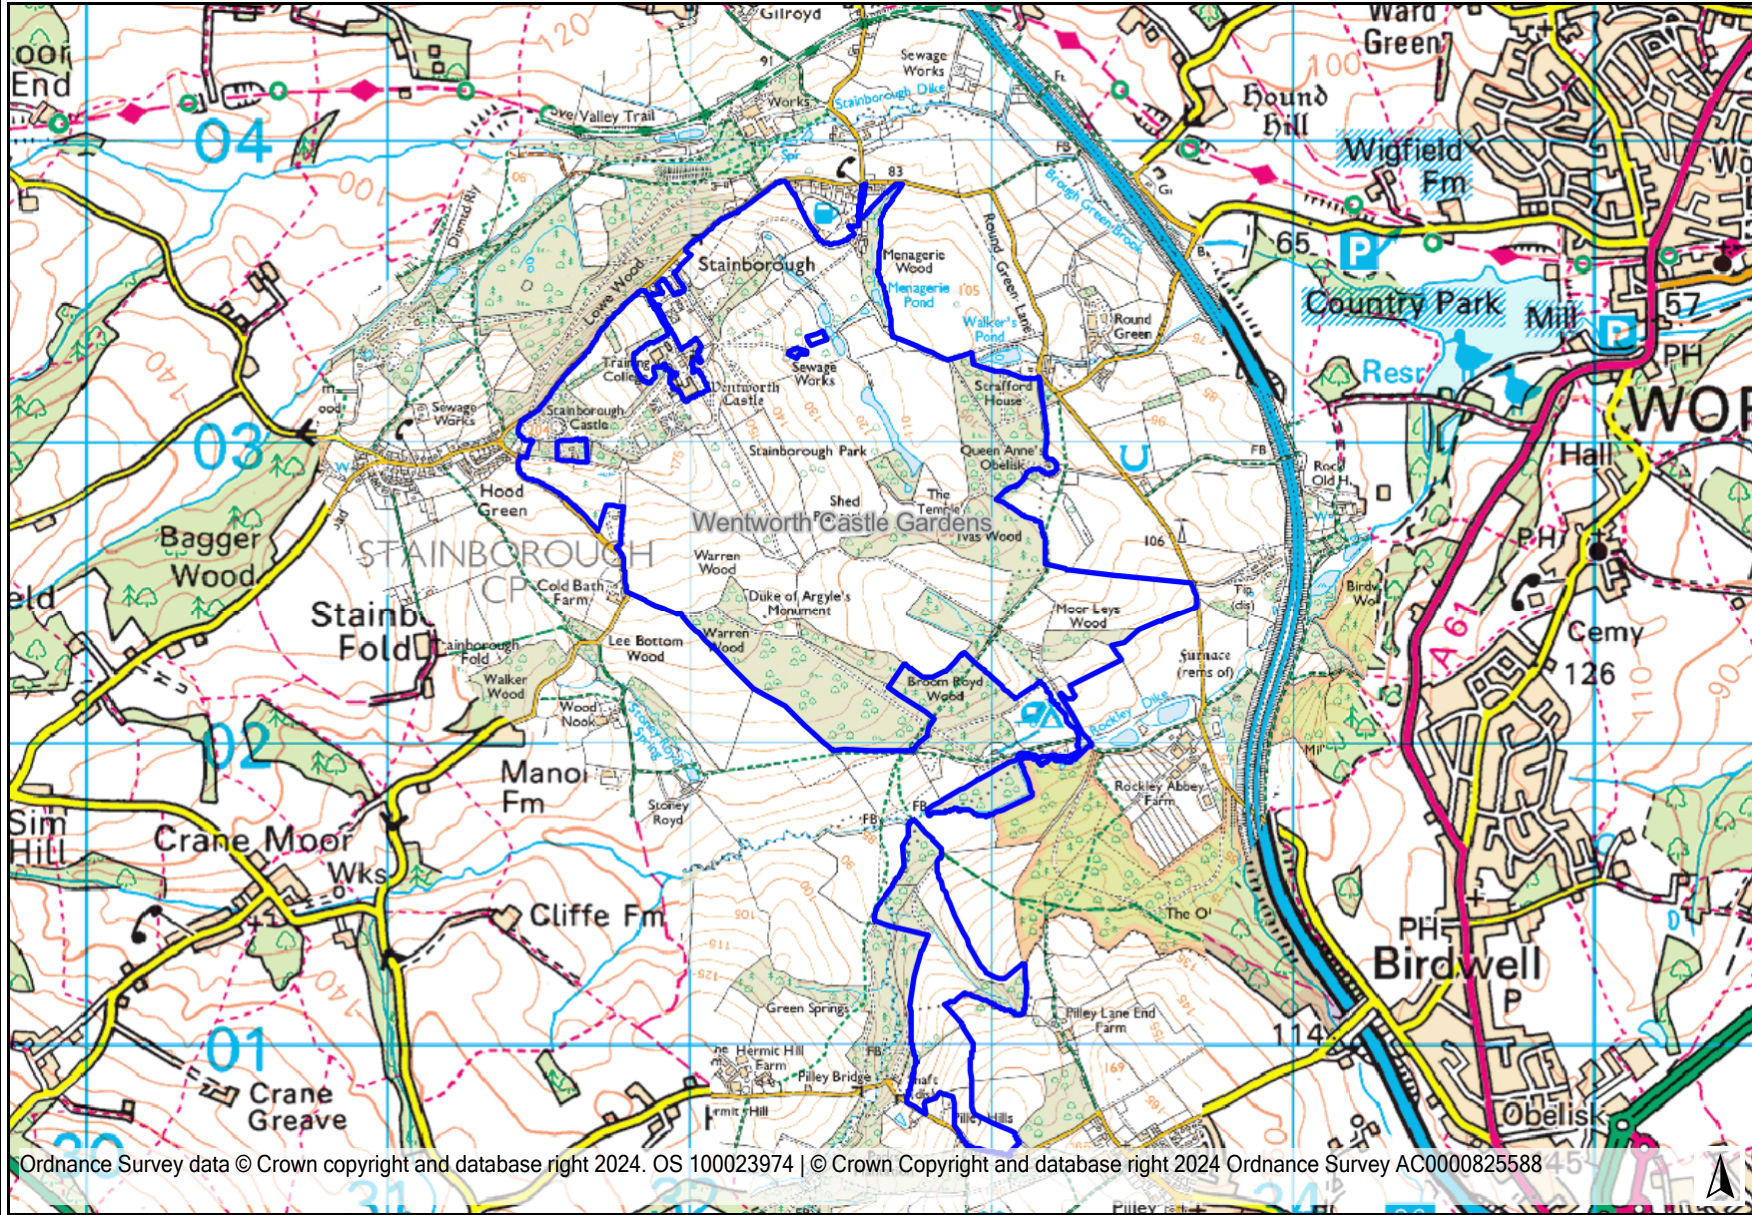

National Trust Boundary at Wentworth Castle Gardens

Legend

- NT Property System
- NT Operational Property (Polygon Feature)

Scale 1: 25000 (when printed at 100% on A4 landscape)

This map is a user generated static output from an Internet mapping site and is for reference only. Data layers that appear on this map may or may not be accurate, current, or otherwise reliable.

THIS MAP IS NOT TO BE USED FOR NAVIGATION

Notes