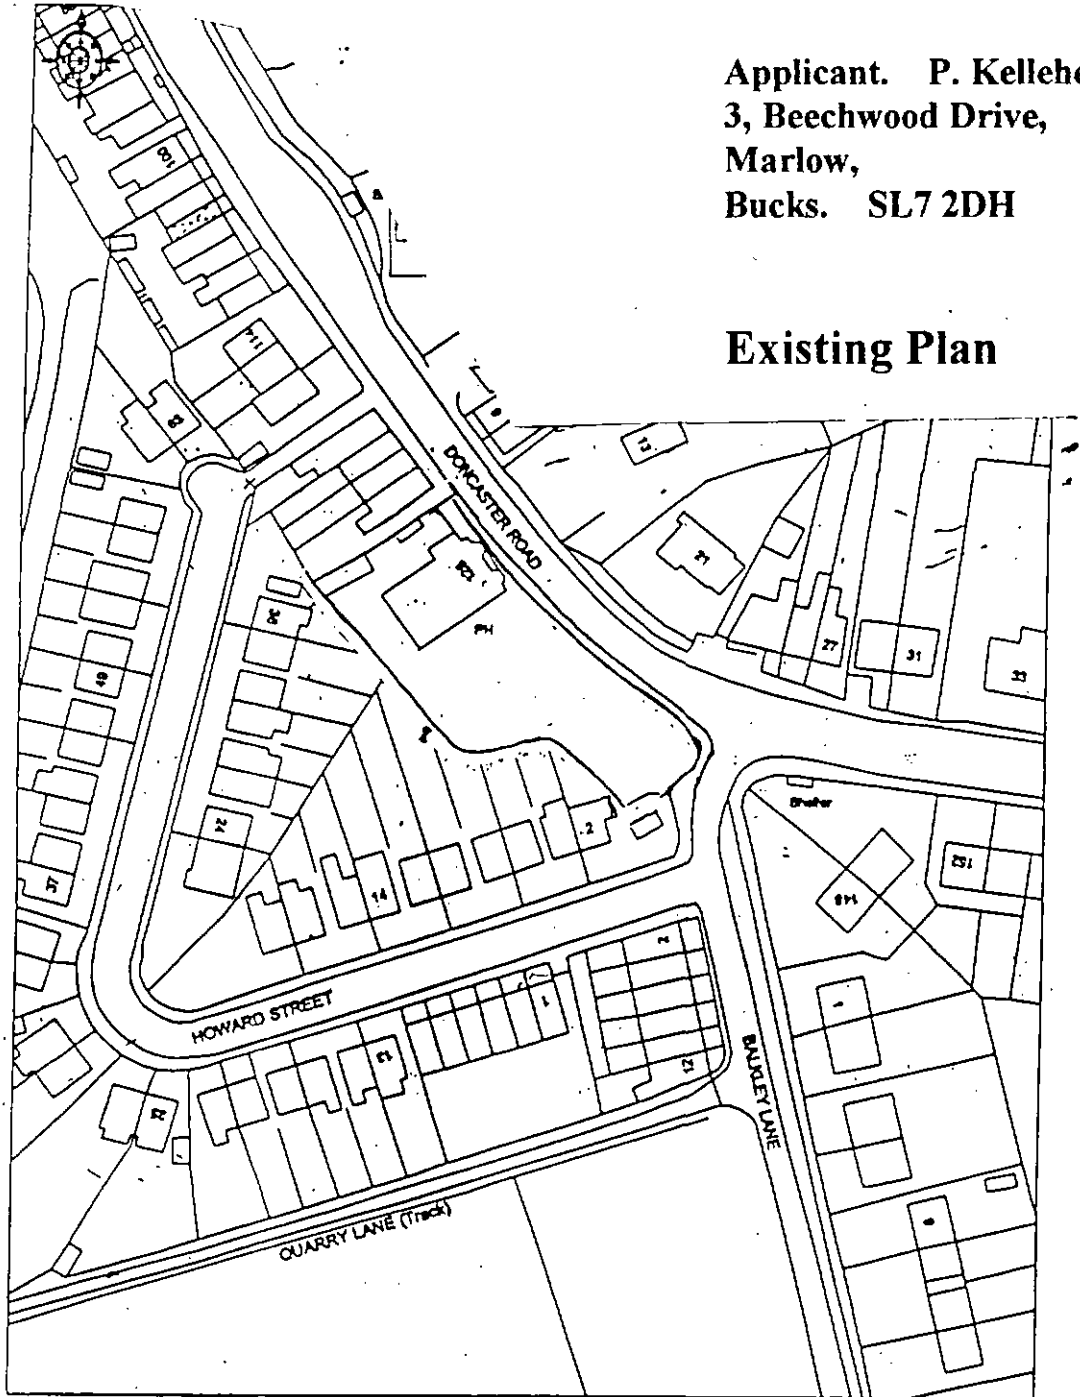

The Station Inn, 128 Doncaster Road, Darfield, S. Yorkshire

**Applicant. P. Kelleher
3, Beechwood Drive,
Marlow,
Bucks. SL7 2DH**

Existing Plan

Ordnance Survey

© Crown Copyright. All rights reserved. Licence number 100020449. Plotted Scale - 1:1250