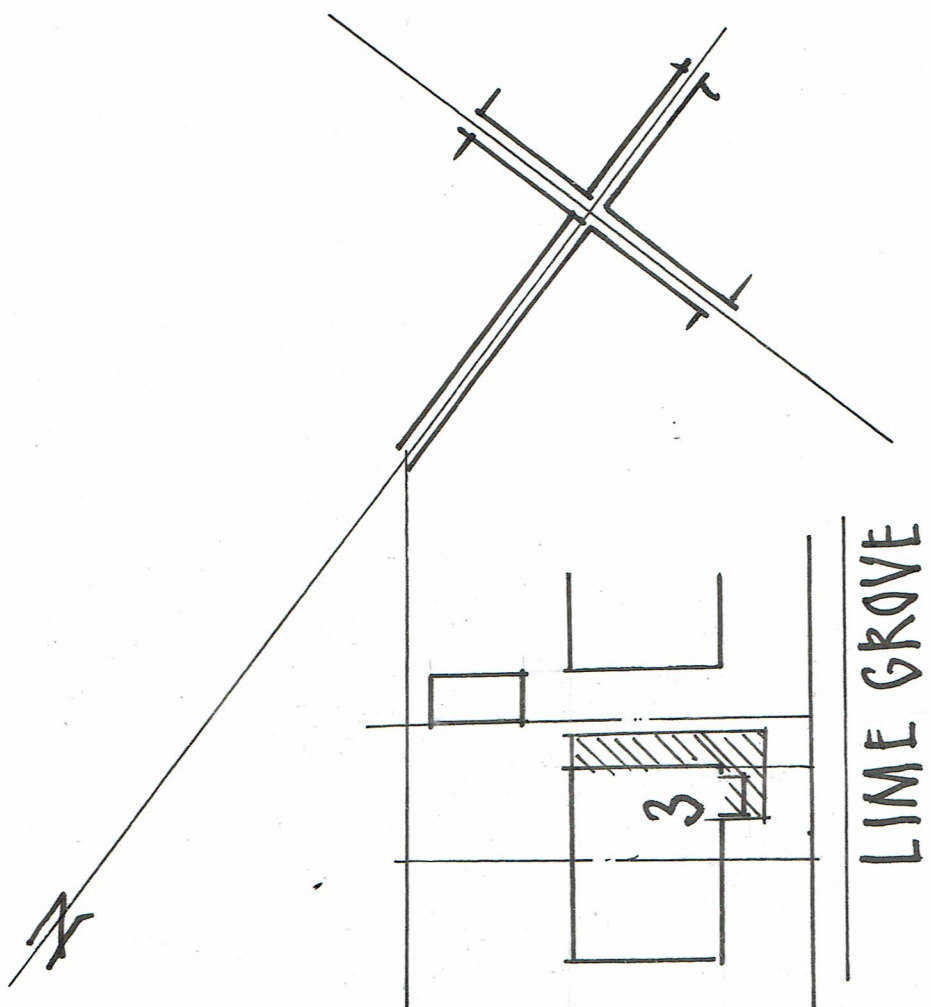

BLOCK PLAN

3 LIME GROVE ST1 STA

SITE LOCATION PLAN
 AREA 2 HA
 SCALE 1:1250 on A4
 CENTRE COORDINATES: 436409, 410398

Supplied by Streetwise Maps Ltd
www.streetwise.net
 Licence No: 100047474
 07/06/2016 19:38

SCALE 1:500