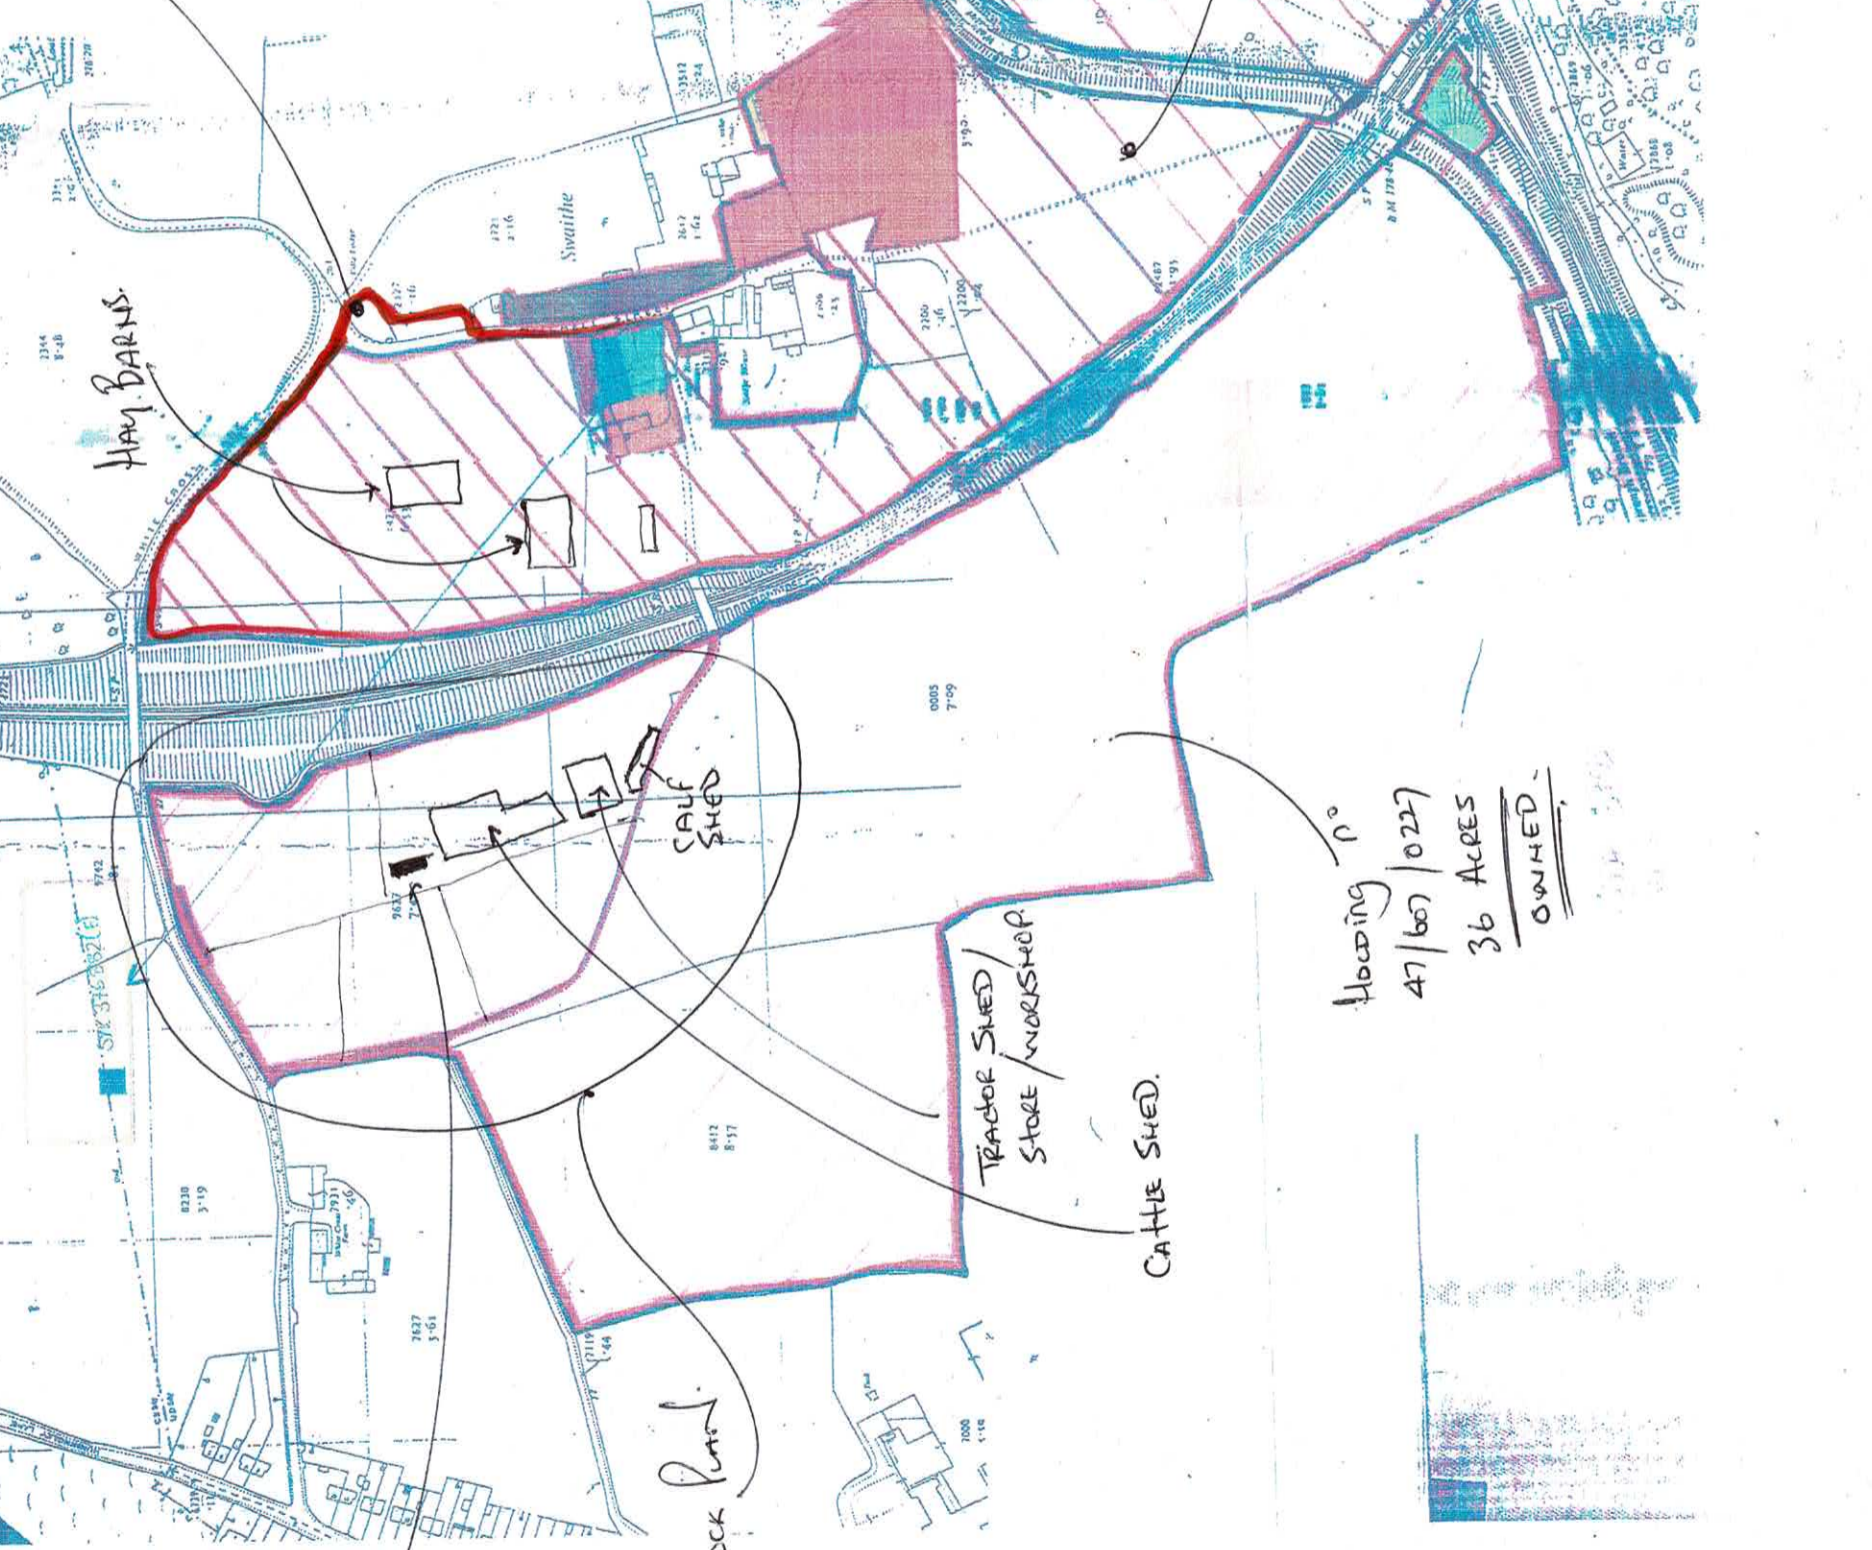

"MR & MRS MEDHAM"
 LOCATION OF FARM HOUSE.
 "SWAITH VIA LODGE."
 (ALL OTHER PROPERTIES ARE PRIVATELY OWNED.)

HAY BARN

STATIC CARAVAN LOCATION.

Refer to block plan.

CAULF SHED

TRACTOR SHED / STORE / WORKSHOP

CATTLE SHED.

Holding n^o
 47/607/0227
 36 ACRES
 OWNED.

Holding n^o
 47/607/0313.
 65 ACRES
 OWNED.

Not to scale.

NATIONAL COAL BOARD
 BARNSELY AREA
 ESTATES DEPARTMENT
 GRIMETHORPE
 BARNSELY