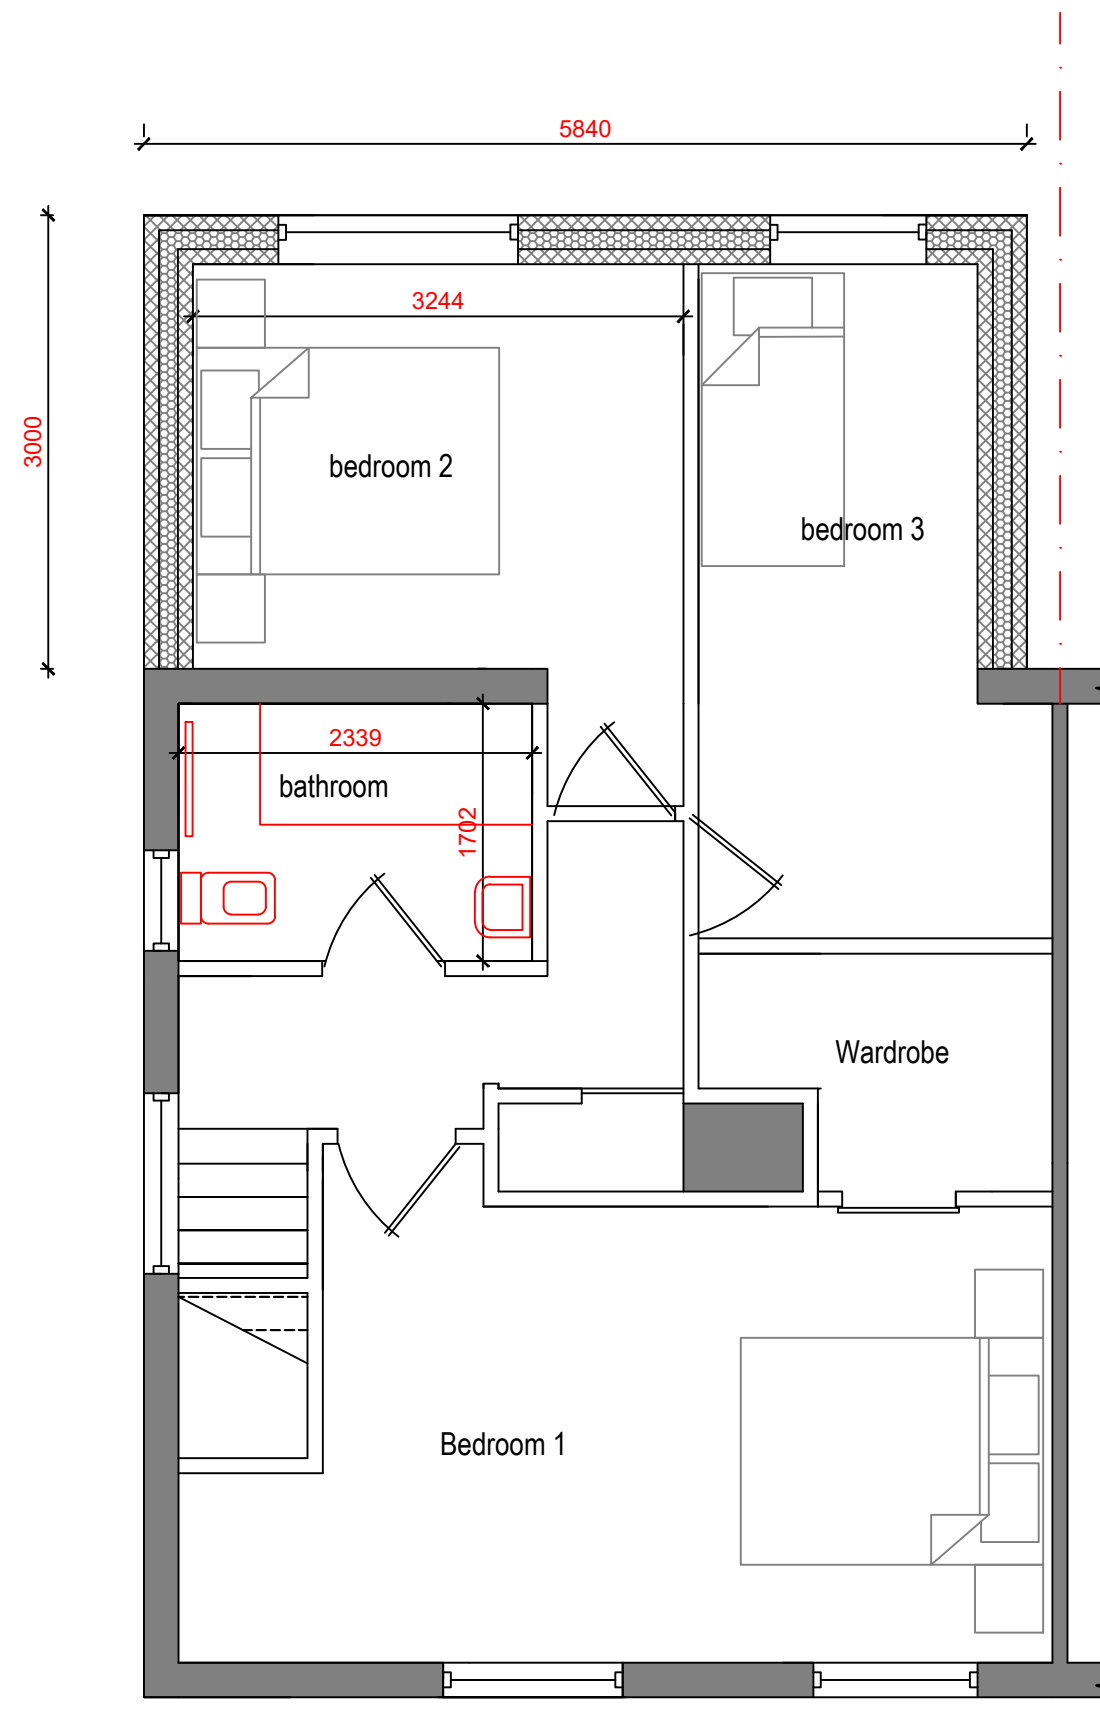

ground floor plan

first floor plan

Project  
8 Edinburgh Avenue, Bolton on Dearne

Title  
Proposed Floor Plans

Drawing No -  
06-PL (A)

Scale - 1/50  
Date - 16/2/20  
Drawn By - BH