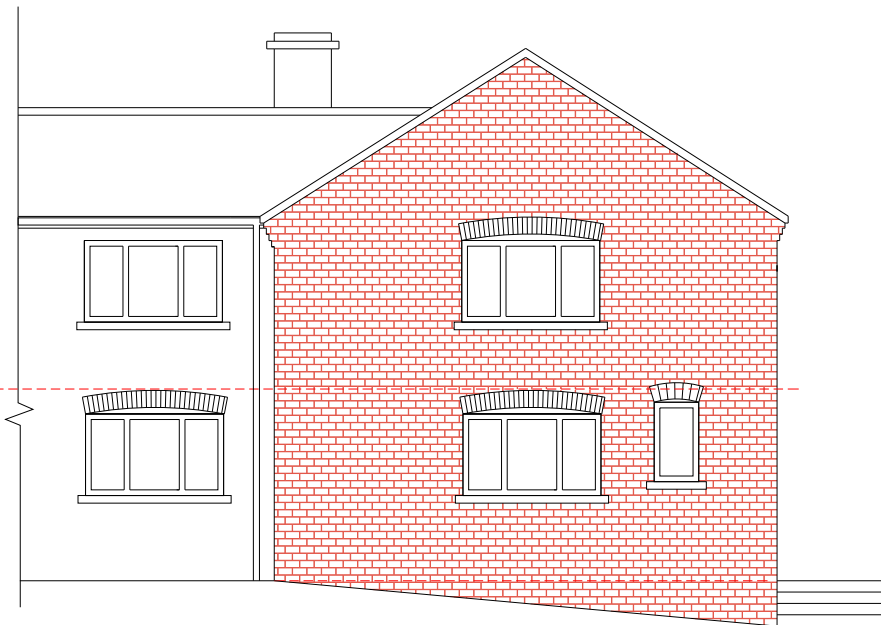

North West Elevation

South East Elevation

South West Elevation

North East Elevation

Project
15 Mount Avenue, Great Houghton

Title
Proposed Elevations

Drawing No -
005-PL

Scale - 1/100
Date - 16-4-26
Drawn By - BH