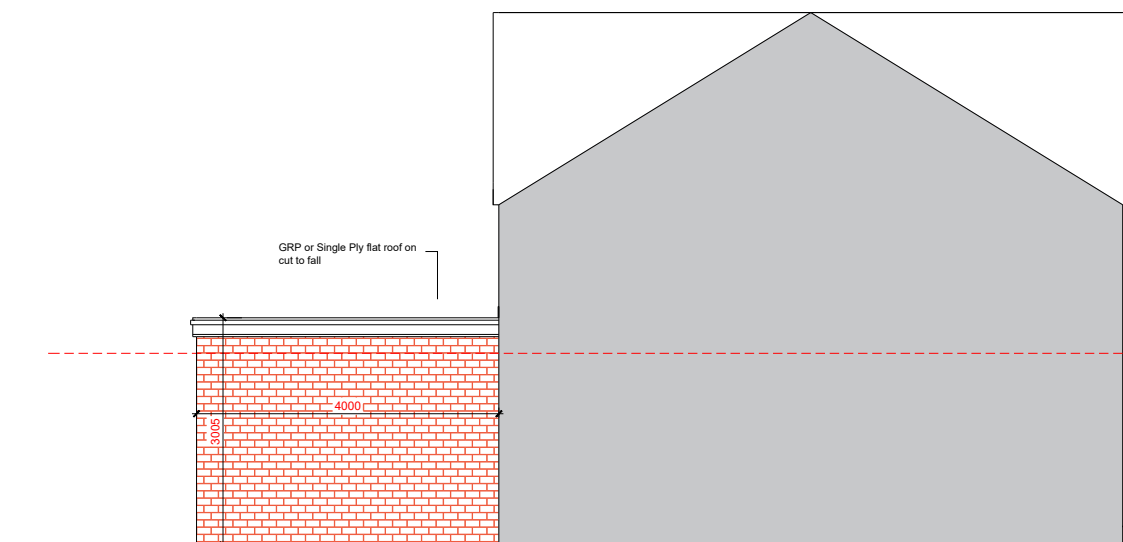

North West Elevation

South East Elevation

South West Elevation

North East Elevation

Project
15 Mount Avenue, Great Houghton

Title
Proposed Elevations

Drawing No -
005-PL

Scale - 1/100
Date - 16-4-26
Drawn By - BH