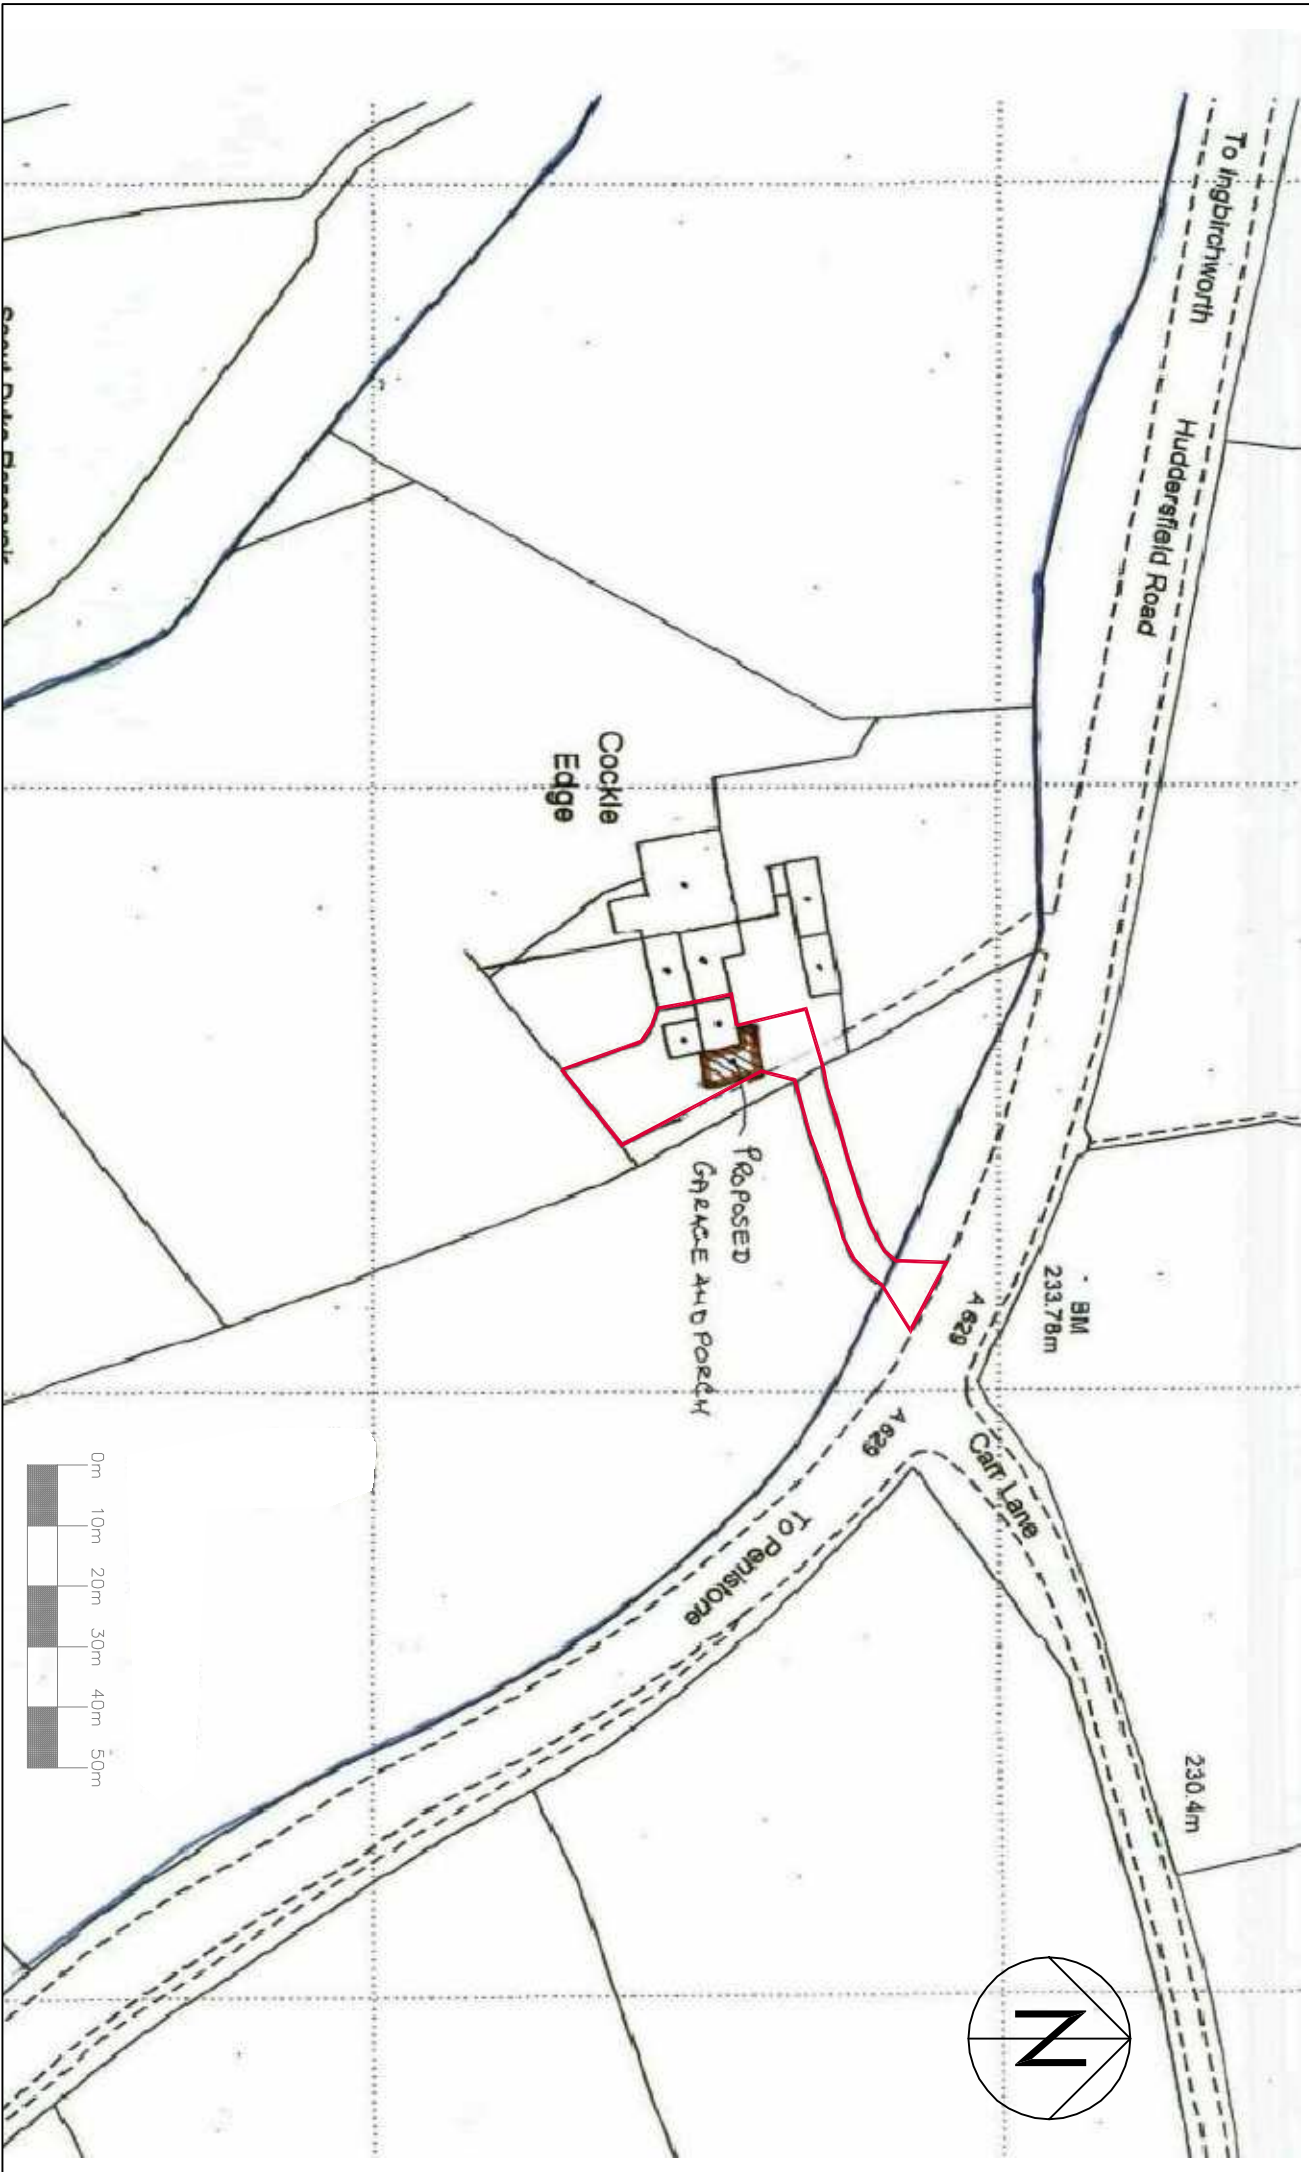

idprojects

SITE LOCATION PLAN

PROPOSED GARAGE & FRONT PORCH
COCKLEDGE FARM, HUDDERSFIELD ROAD,
INGBIRCHWORTH, SHEFFIELD, S36 7GF
DWG No. 448-A10 revB
SCALE 1:1250@A4 SEPTEMBER 2019

REV	DATE	ITEM
A	03/10/19	RED LINE AMENDED
B	11/10/19	RED LINE AMENDED

AUTH
ID
ID

Scout Data, Plans etc