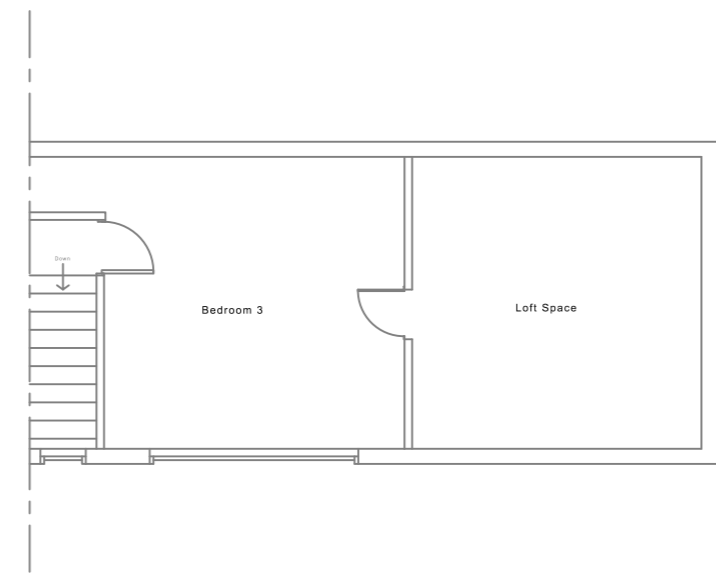

**Existing First Floor
Layout** Scale 1:100

**Proposed First Floor
Layout** Scale 1:100

**Existing Ground Floor
Layout** Scale 1:50

**Proposed Ground Floor
Layout** Scale 1:50

Rev.	Date	Revision Details

Pole Star Property Services Ltd
5 Long Meadows, Everton,
Doncaster, DN10 5BL
Tel: 07551050402
e-mail: info@polestarpropertyservices.co.uk
www.polestarpropertyservices.co.uk

Client: Mrs Janet Wild
Project: 48 Lynwood Drive, Carlton, Barnsley
Title: Existing & Proposed Layouts

Scale: 100, 1:50 @ A2
Date: November 2017
Drawn: C.Mason
Dwg No: 117 - 01