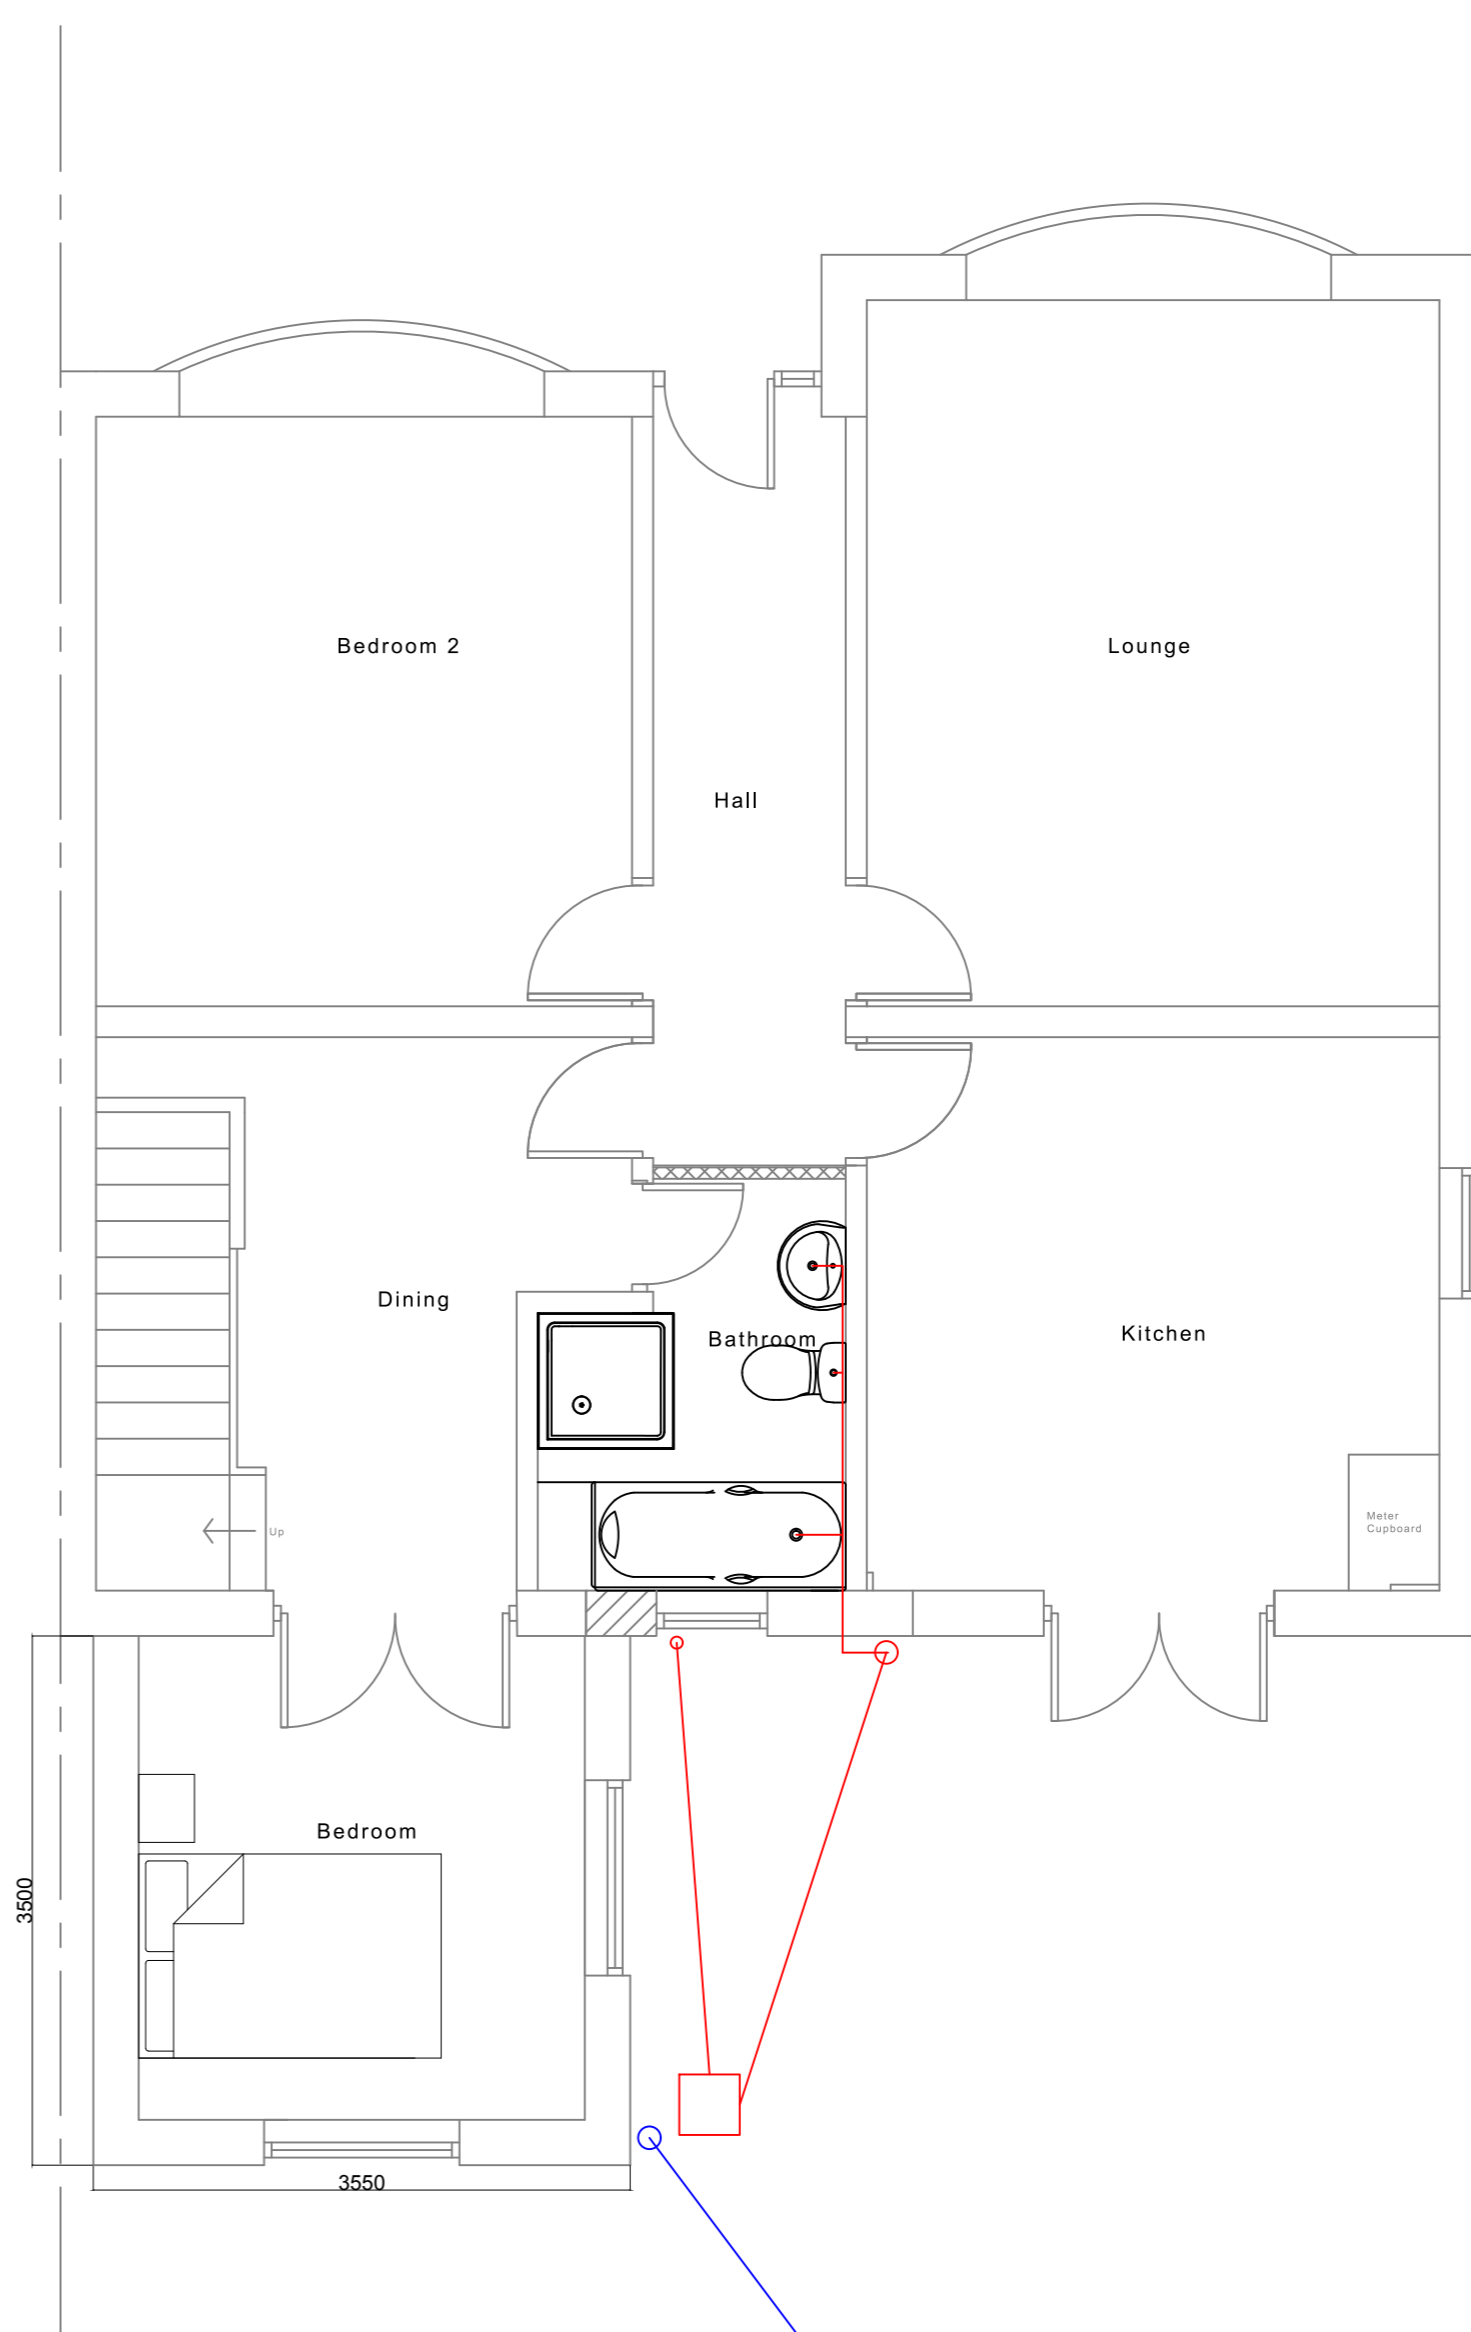

**Existing First Floor
Layout** Scale 1:100

**Proposed First Floor
Layout** Scale 1:100

**Existing Ground Floor
Layout** Scale 1:50

**Proposed Ground Floor
Layout** Scale 1:50

Rev.	Date	Revision Details

Pole Star Property Services Ltd
5 Long Meadows, Everton,
Doncaster, DN10 5BL
Tel: 07551050402
e-mail: info@polestarpropertyservices.co.uk
www.polestarpropertyservices.co.uk

Client: Mrs Janet Wild
Project: 48 Lynwood Drive, Carlton, Barnsley
Title: Existing & Proposed Layouts

Scale: 100, 1:50 @ A2
Date: November 2017
Drawn: C.Mason
Dwg No: 117 - 01