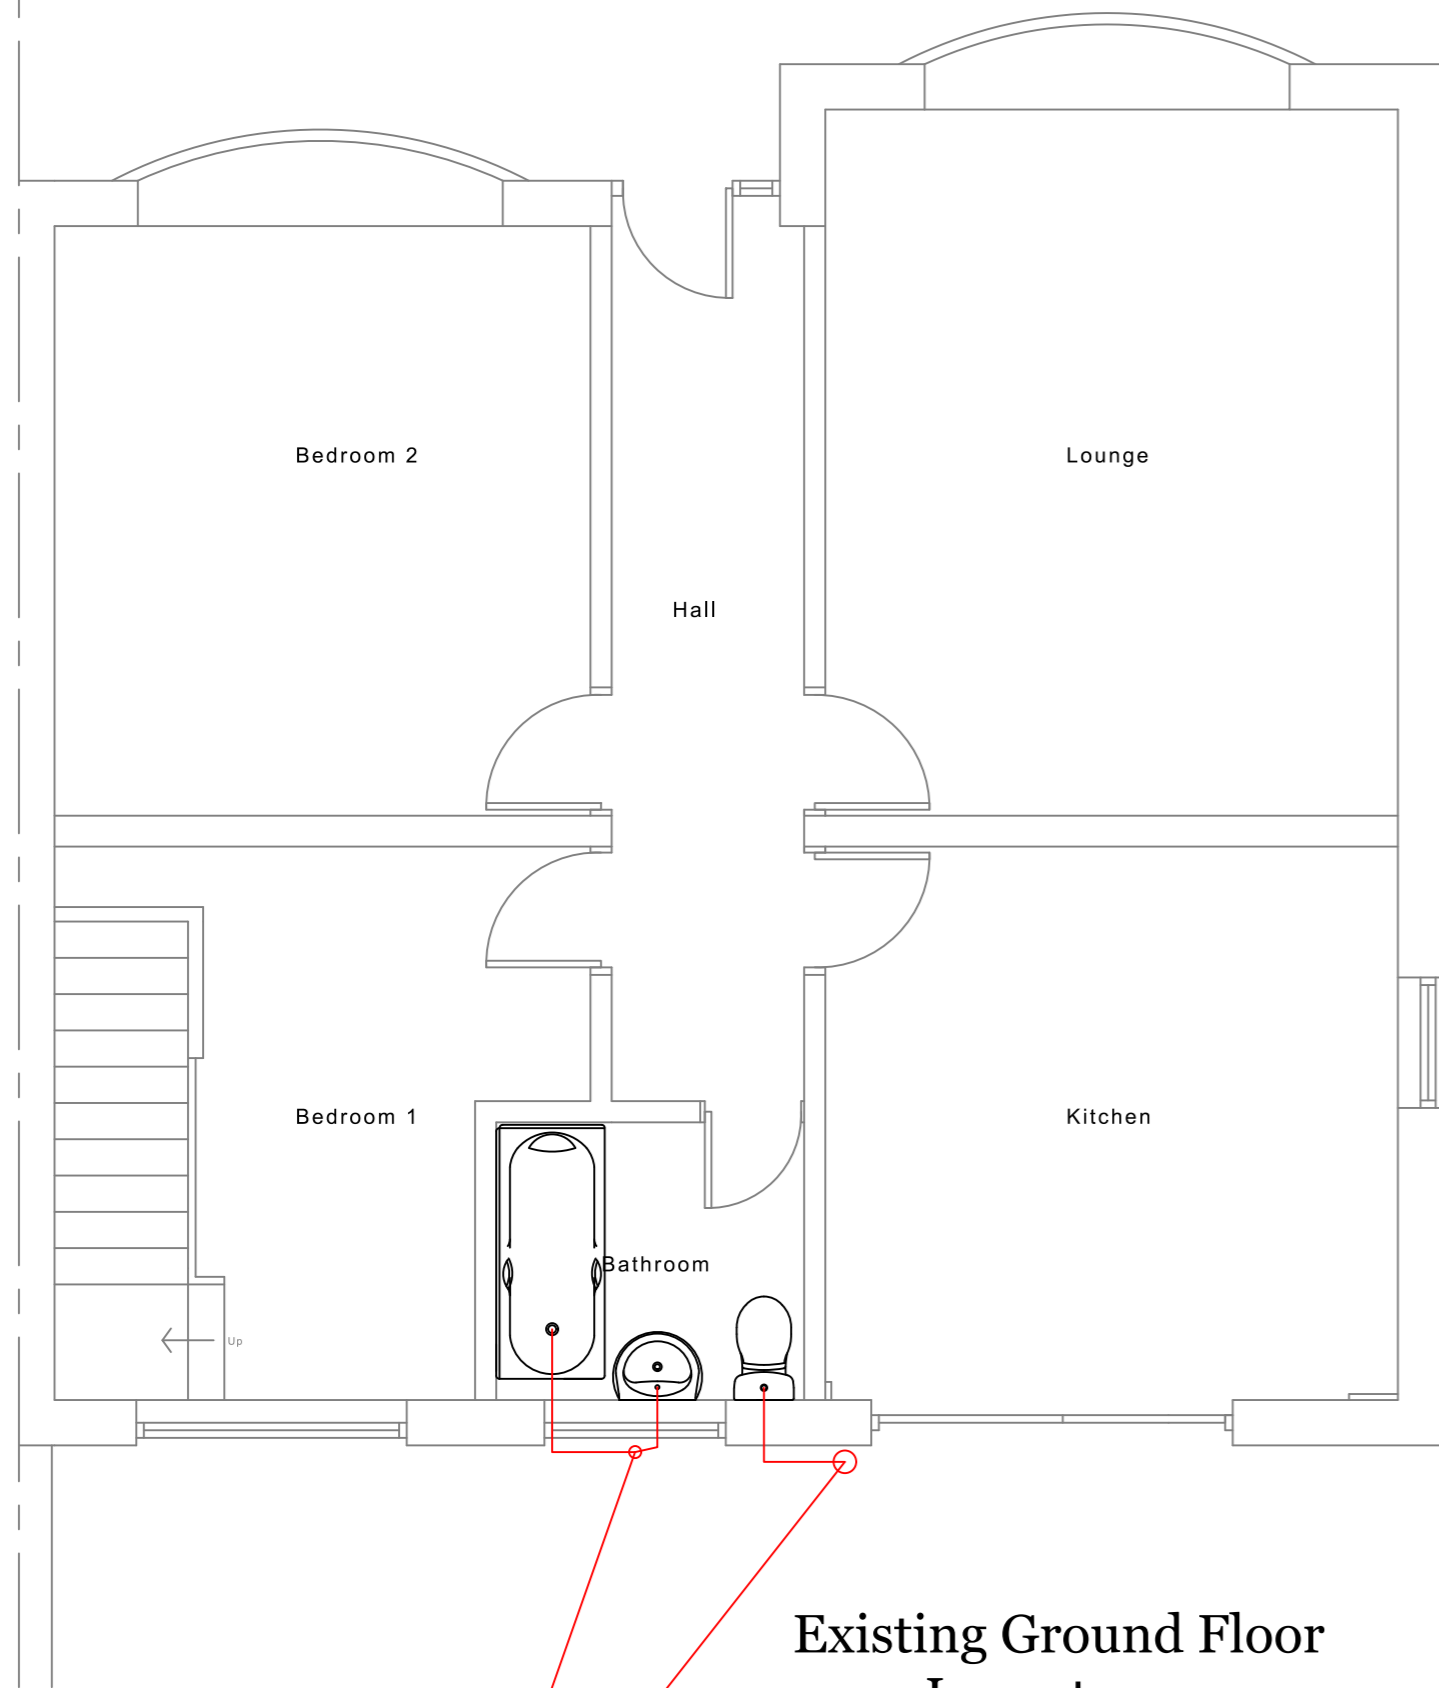

**Existing First Floor
Layout** Scale 1:100

**Proposed First Floor
Layout** Scale 1:100

**Existing Ground Floor
Layout** Scale 1:50

**Proposed Ground Floor
Layout** Scale 1:50

Rev.	Date	Revision Details

Pole Star Property Services Ltd
5 Long Meadows, Everton,
Doncaster, DN10 5BL
Tel: 07551050402
e-mail: info@polestarpropertyservices.co.uk
www.polestarpropertyservices.co.uk

Client: Mrs Janet Wild
Project: 48 Lynwood Drive, Carlton, Barnsley
Title: Existing & Proposed Layouts

Scale: 100, 1:50 @ A2
Date: November 2017
Drawn: C.Mason
Dwg No: 117 - 01