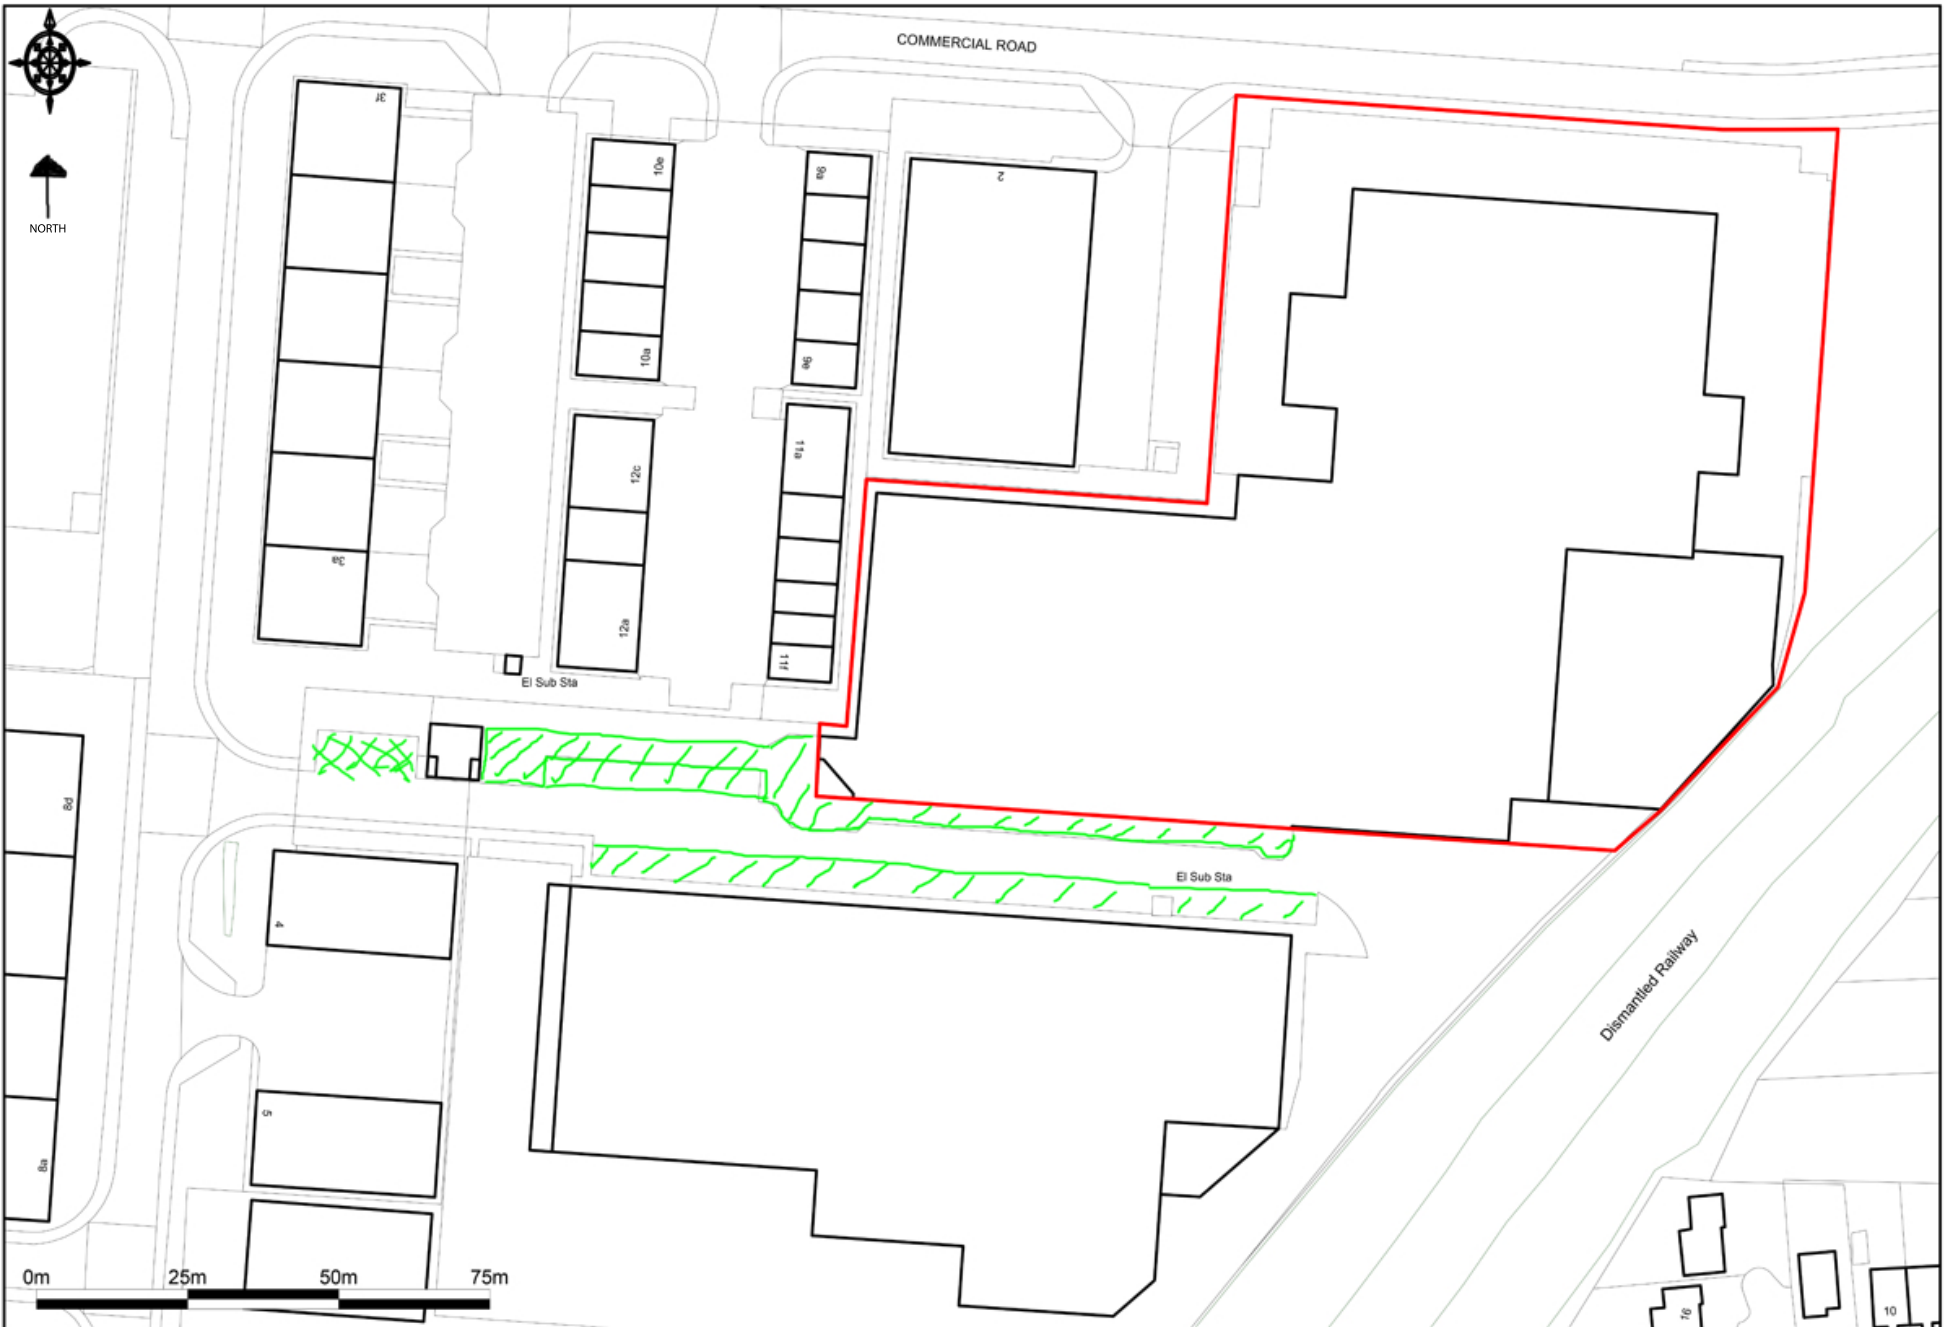

Goldthorpe Industrial Estate, Goldthorpe

Units 4&5