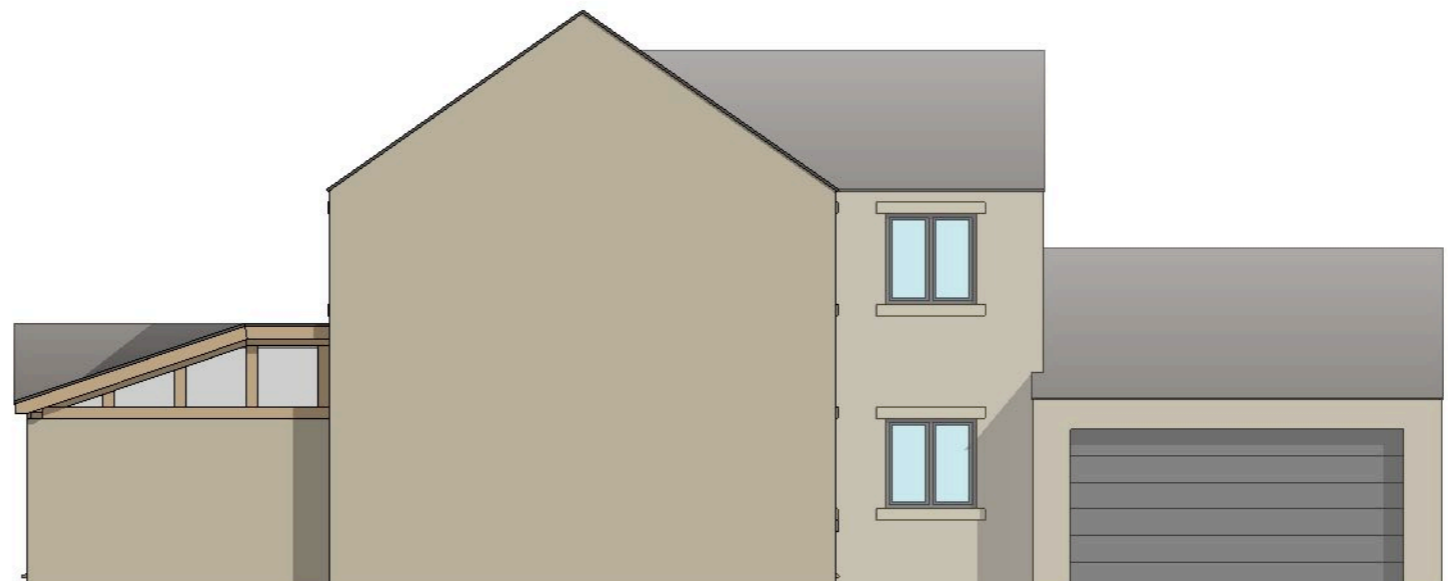

CLIENT
Ian Hanson

PROJECT
7 Summerford,
Ingbirchworth

DESCRIPTION
Existing Elevations

DRAWN BY
LT

ISSUE DATE
28.03.2023

REVISIONS
.

FRONT ELEVATION
Scale 1:100

LEFT HAND ELEVATION
Scale 1:100

REAR ELEVATION
Scale 1:100

RIGHT HAND ELEVATION
Scale 1:100

IH.2