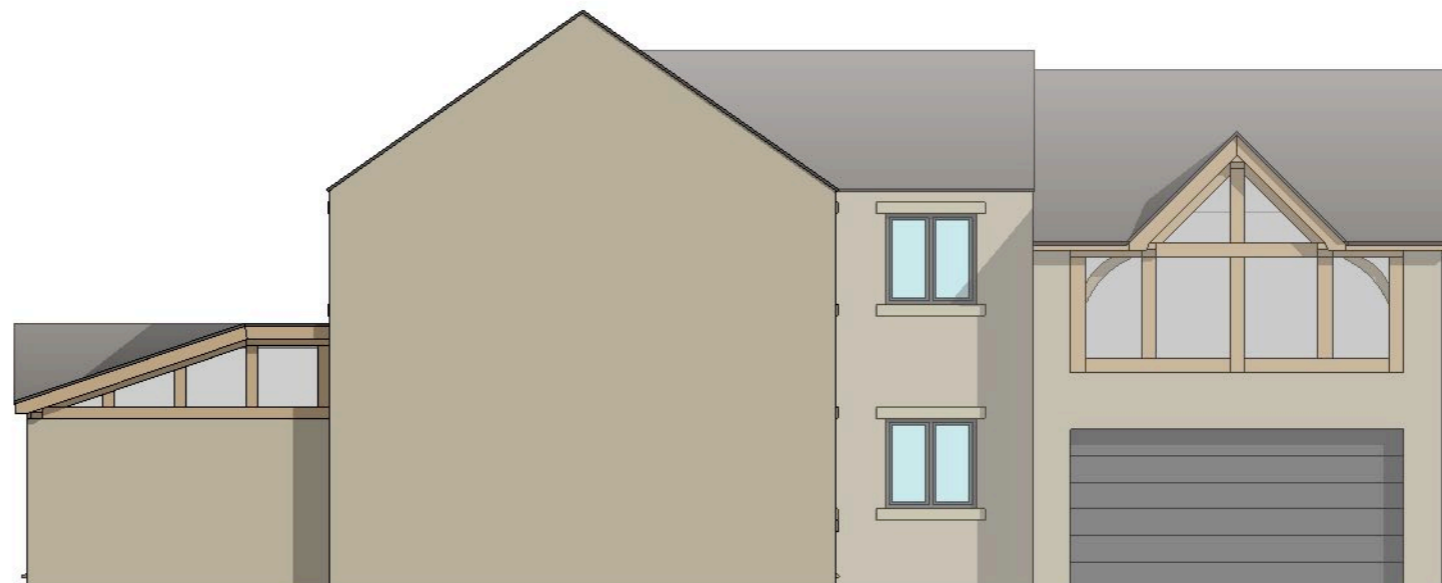

CLIENT

Ian Hanson

PROJECT

7 Summerford,
Ingbirchworth

DESCRIPTION

Proposed Elevations

DRAWN BY

LT

ISSUE DATE

28.03.2023

REVISIONS

.

FRONT ELEVATION

Scale 1:100

LEFT HAND ELEVATION

Scale 1:100

REAR ELEVATION

Scale 1:100

RIGHT HAND ELEVATION

Scale 1:100

IH.1

PARAGON OAK LIMITED
Wheatley Park,
Mirfield
WF14 8HE

NOTES

1. This drawing is copyright. It must not be copied or disclosed (in part or in whole) to third parties without our written consent.
2. Do not scale or detail from this drawing. If in doubt please ask.
3. Scales @ A3
1:100

CLIENT
Ian Hanson

PROJECT
7 Summerford,
Ingbirchworth

DESCRIPTION
Existing Elevations

DRAWN BY
LT

ISSUE DATE
28.03.2023

REVISIONS
.

FRONT ELEVATION
Scale 1:100

LEFT HAND ELEVATION
Scale 1:100